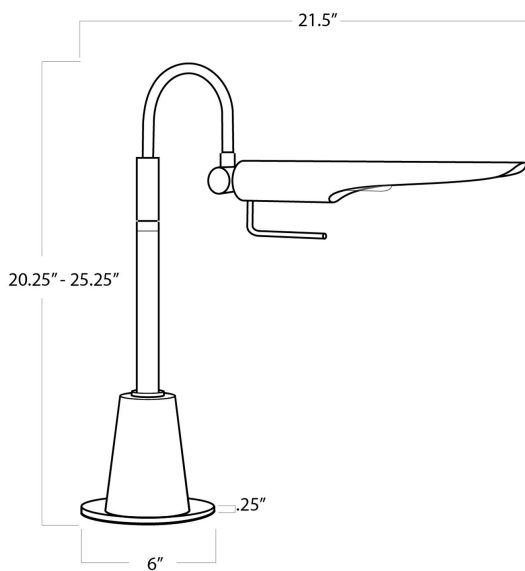

REGINA ANDREW

DETROIT

SPECIFICATION SHEET

Raven Task Lamp (Oil Rubbed Bronze)
13-1225ORB

HEIGHT	25.25
WIDTH	21.5
DEPTH	6
SHADE DIMS	N/A
SHADE COLOR	N/A
BULB QTY	1
BULB TYPE	B Type Candelabra Base (E12)
SOCKET	E12 Candelabra w Line Switch
WATTAGE	25 Watt Max
WIRING TYPE	Standard
MATERIAL	Steel
FINISH	N/A
NOTES	8 ft of cord
FREIGHT ONLY	No