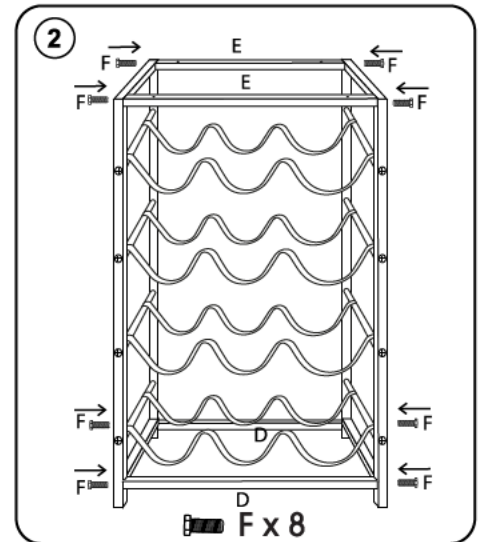

# Assembly Instruction

 <p>30min APPROXIMATE ASSEMBLY TIME</p> 	<p>1 PERSON ASSEMBLY</p> 	<p>FLOOR AREA 1Mx1M</p> <p>REQUIRED ASSEMBLY SPACE</p> 
--	--	--

 <p>A x 1</p>	 <p>B x 4</p>	 <p>C x 2</p>	 <p>D x 2</p>	 <p>E x 2</p>
---	--	--	--	--

 <p>M6 x 25mm F x 8</p>	 <p>M5 x 25mm G x 16</p>	 <p>M3 x 25mm H x 4</p>	 <p>I x 1</p>	
---	---	--	---	--

## Assembled Dimensions

Domestic use only  
Max Loading : 12kg (3kg per shelf)