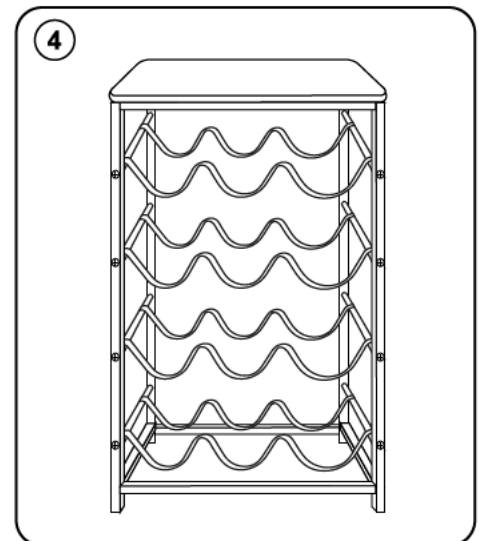

# Assembly Instruction

 <p>30min APPROXIMATE ASSEMBLY TIME</p> 	<p>1 PERSON ASSEMBLY</p> 	<p>FLOOR AREA 1Mx1M</p> <p>REQUIRED ASSEMBLY SPACE</p> 
--	--	--

 <p>A x 1</p>	 <p>B x 4</p>	 <p>C x 2</p>	 <p>D x 2</p>	 <p>E x 2</p>
---	--	--	--	--

 <p>M6 x 25mm F x 8</p>	 <p>M5 x 25mm G x 16</p>	 <p>M3 x 25mm H x 4</p>	 <p>I x 1</p>	
---	---	--	---	--

## Assembled Dimensions

Domestic use only  
Max Loading : 12kg (3kg per shelf)