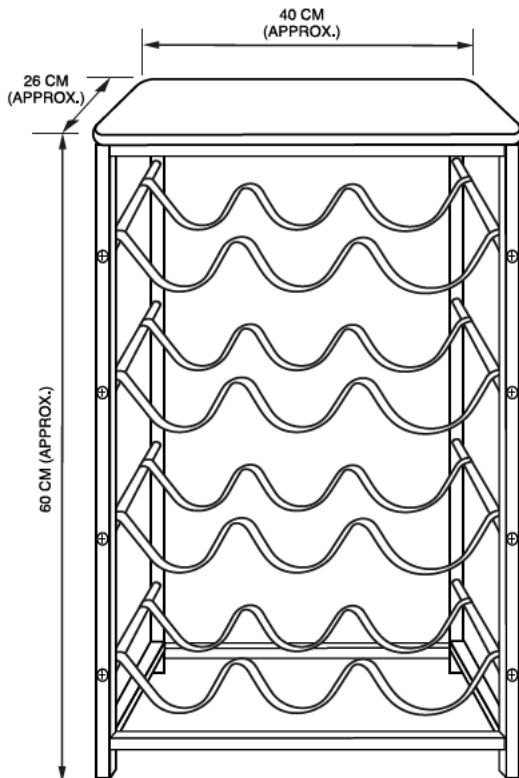

# Assembly Instruction

 <p>30min APPROXIMATE ASSEMBLY TIME</p> 	<p>1 PERSON ASSEMBLY</p> 	<p>FLOOR AREA 1Mx1M</p> <p>REQUIRED ASSEMBLY SPACE</p> 
--	--	--

 <p>A x 1</p>	 <p>B x 4</p>	 <p>C x 2</p>	 <p>D x 2</p>	 <p>E x 2</p>
---	--	--	--	--

 <p>M6 x 25mm F x 8</p>	 <p>M5 x 25mm G x 16</p>	 <p>M3 x 25mm H x 4</p>	 <p>I x 1</p>	
---	---	--	---	--

## Assembled Dimensions

Domestic use only  
Max Loading : 12kg (3kg per shelf)