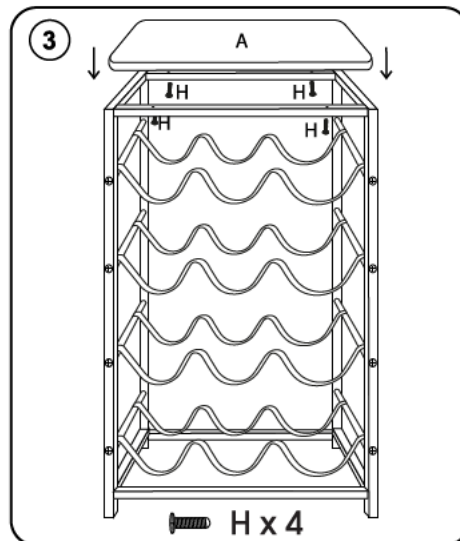

# Assembly Instruction

 <p>30min APPROXIMATE ASSEMBLY TIME</p> 	<p>1 PERSON ASSEMBLY</p> 	<p>FLOOR AREA 1Mx1M</p> <p>REQUIRED ASSEMBLY SPACE</p> 
--	--	--

 <p>A x 1</p>	 <p>B x 4</p>	 <p>C x 2</p>	 <p>D x 2</p>	 <p>E x 2</p>
---	--	--	--	--

 <p>M6 x 25mm F x 8</p>	 <p>M5 x 25mm G x 16</p>	 <p>M3 x 25mm H x 4</p>	 <p>I x 1</p>	
---	---	--	---	--

## Assembled Dimensions

Domestic use only  
Max Loading : 12kg (3kg per shelf)