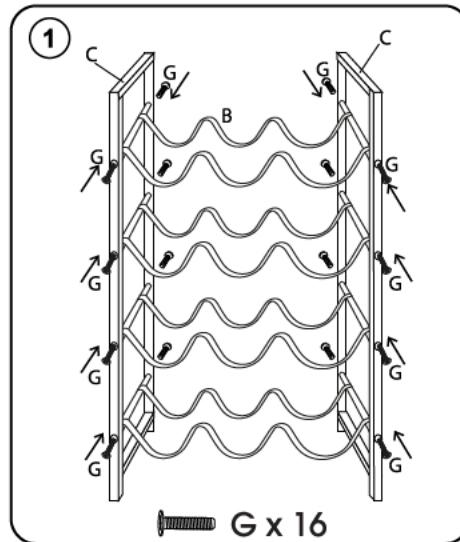

# Assembly Instruction

 <p>30min APPROXIMATE ASSEMBLY TIME</p> 	<p>1 PERSON ASSEMBLY</p> 	<p>FLOOR AREA 1Mx1M</p> <p>REQUIRED ASSEMBLY SPACE</p> 
--	--	--

 <p>A x 1</p>	 <p>B x 4</p>	 <p>C x 2</p>	 <p>D x 2</p>	 <p>E x 2</p>
---	--	--	--	--

 <p>M6 x 25mm F x 8</p>	 <p>M5 x 25mm G x 16</p>	 <p>M3 x 25mm H x 4</p>	 <p>I x 1</p>	
---	---	--	---	--

## Assembled Dimensions

Domestic use only  
Max Loading : 12kg (3kg per shelf)