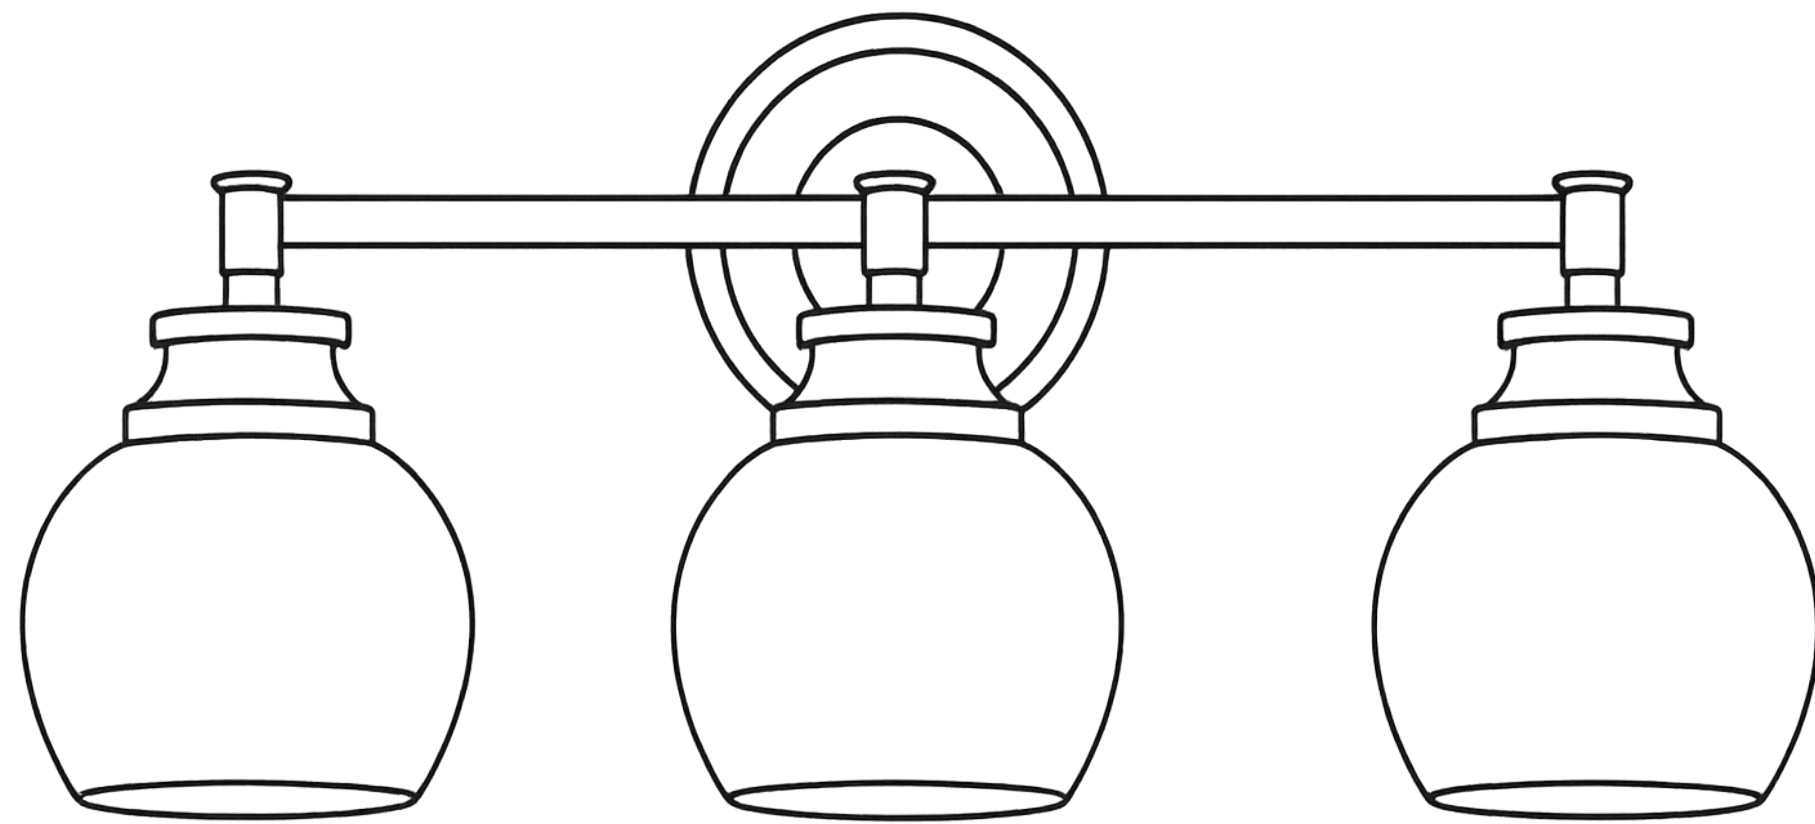

Specifications

3-Light Vanity Wall Fixture (Brushed Nickel)

Product Name: 3-Light Vanity Wall Fixture
(Brushed Nickel)

Product Dimensions: 570x170x248 (mm)

Package Dimensions: 585x365x195 (mm)

Socket Type: E26

Bulb Included: Yes

Number of Bulbs: 3

Bulb Specification: C35 Short Tip, 4W, E26
Base, 2700K Soft White

Adapter Input: 120v