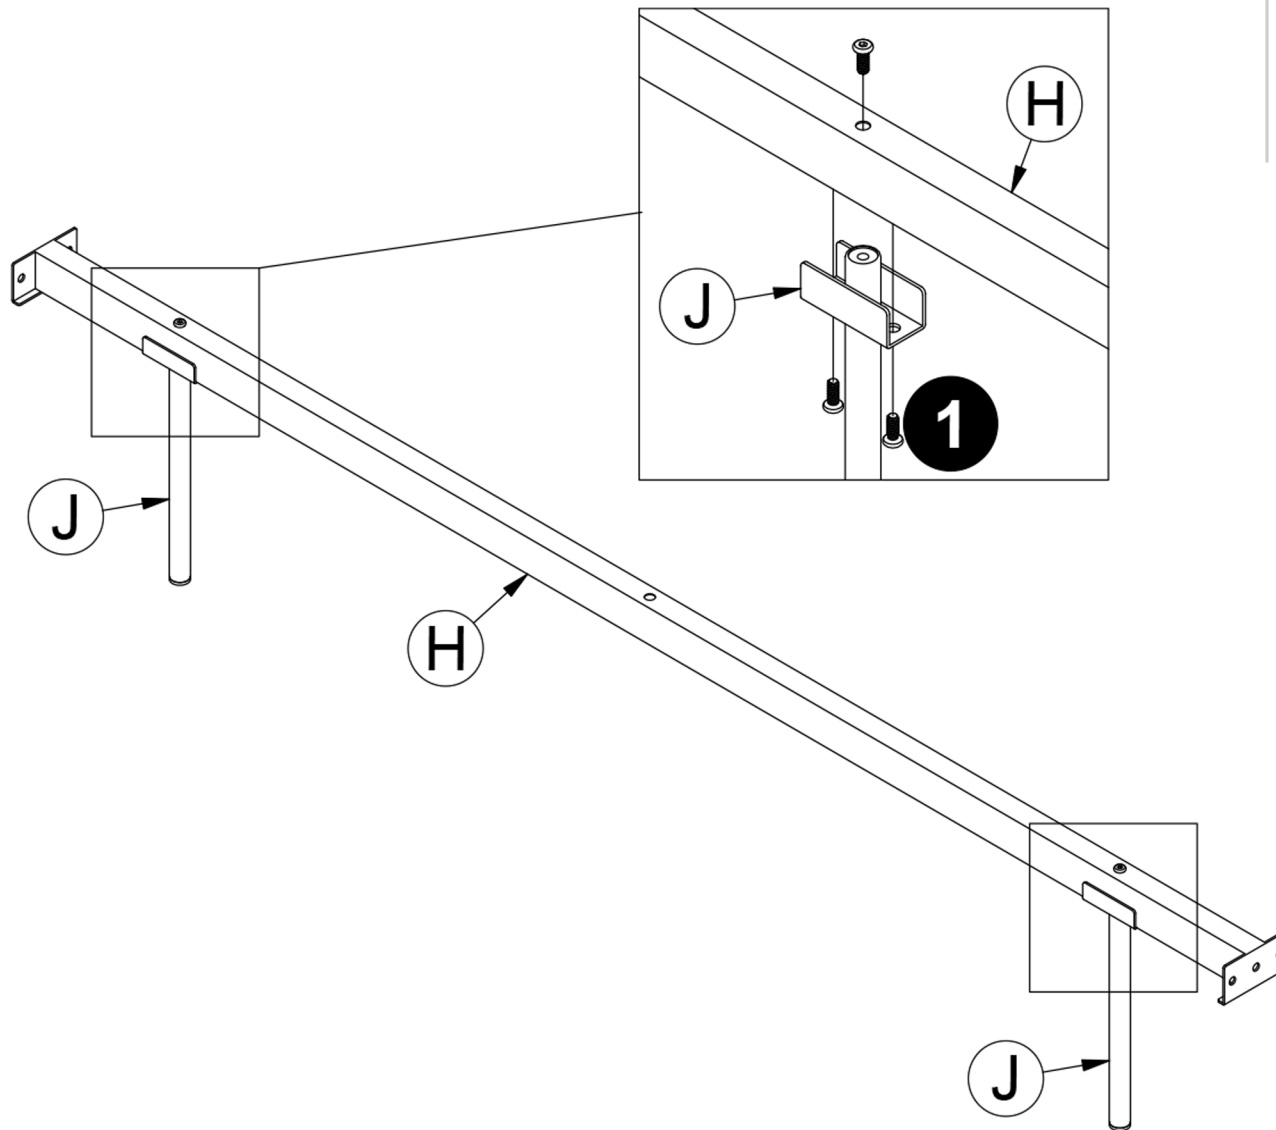

Queen Size
Weight Limited: 800Lbs

PARTS

1/4"*3/4"
Bolt
34 PCS

1/4" X 19/16"
Bolt
31 PCS

5/16"*13/16"
Bolt
1 PCS

1/4"
Spring Washer
19 PCS

1/4"
Spring Washer
8 PCS

4mm
Allen Key
1 PCS

Step 1

Step 2

Step 3

Step 4

Step 5

Step 6

Step 7

Step 8