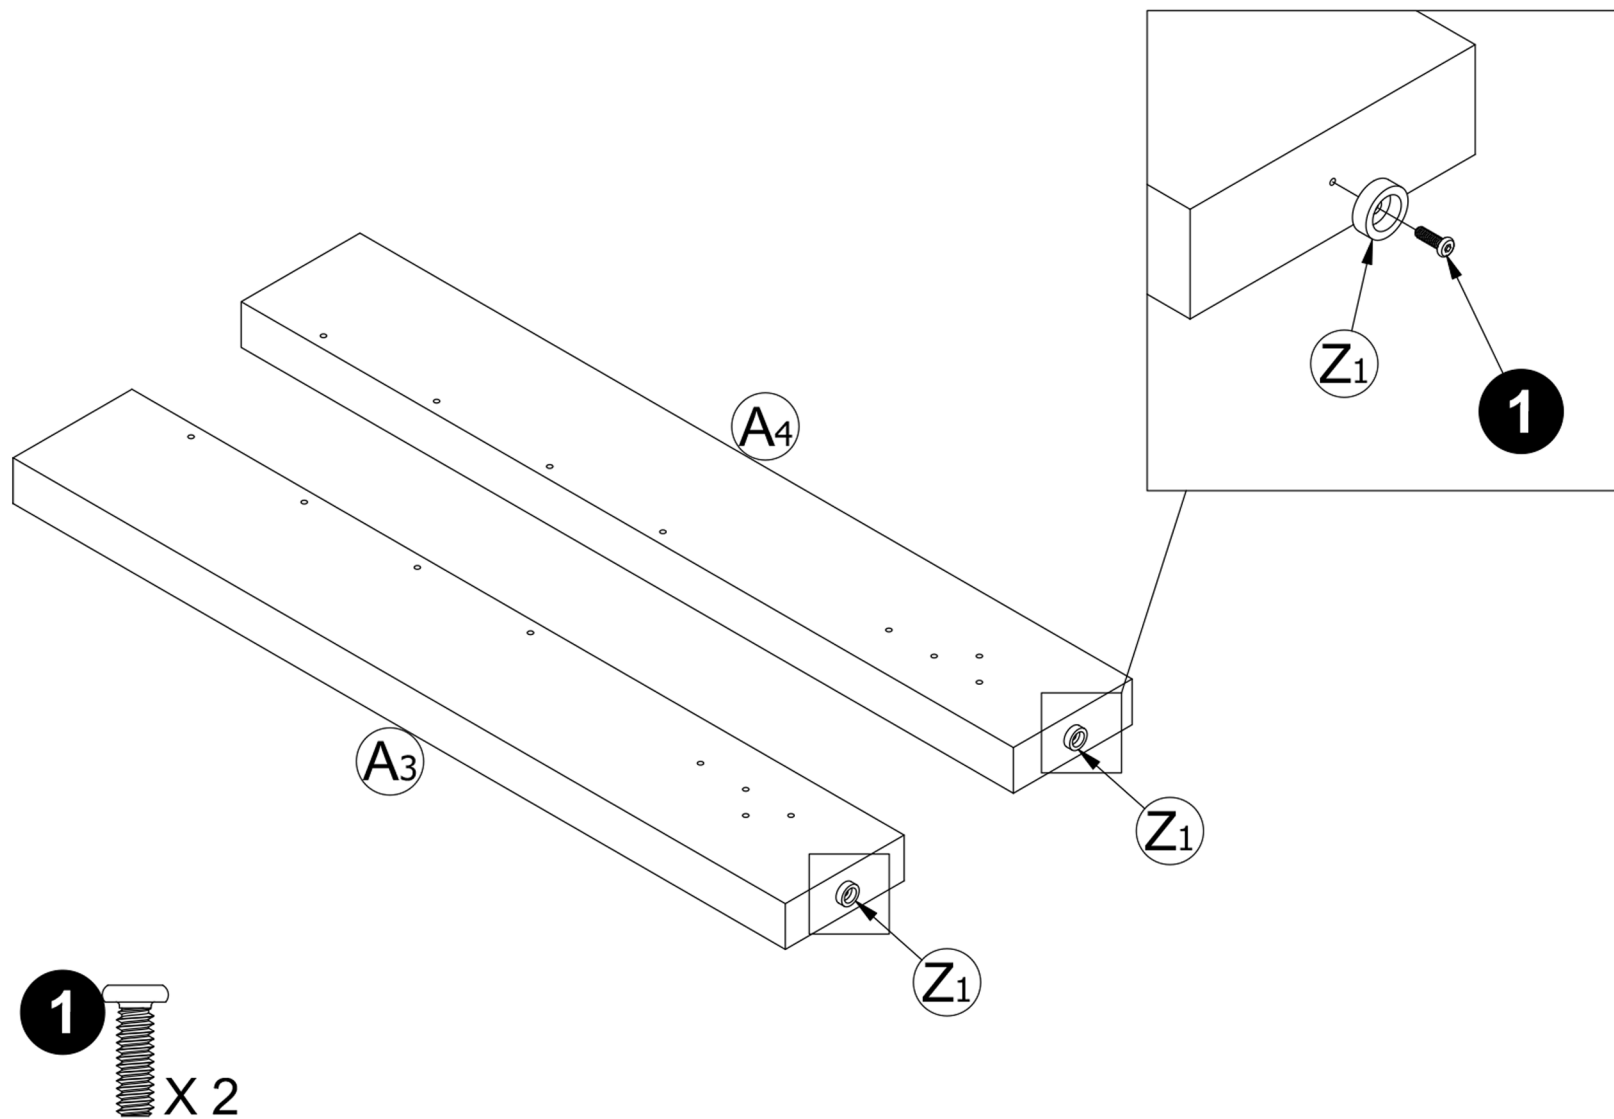

Queen Size
Weight Limited: 800Lbs

PARTS

1/4"*3/4"
Bolt
34 PCS

1/4" X 19/16"
Bolt
31 PCS

5/16"*13/16"
Bolt
1 PCS

1/4"
Spring Washer
19 PCS

1/4"
Spring Washer
8 PCS

4mm
Allen Key
1 PCS

Step 1

Step 2

Step 3

Step 4

Step 5

Step 6

Step 7

Step 8