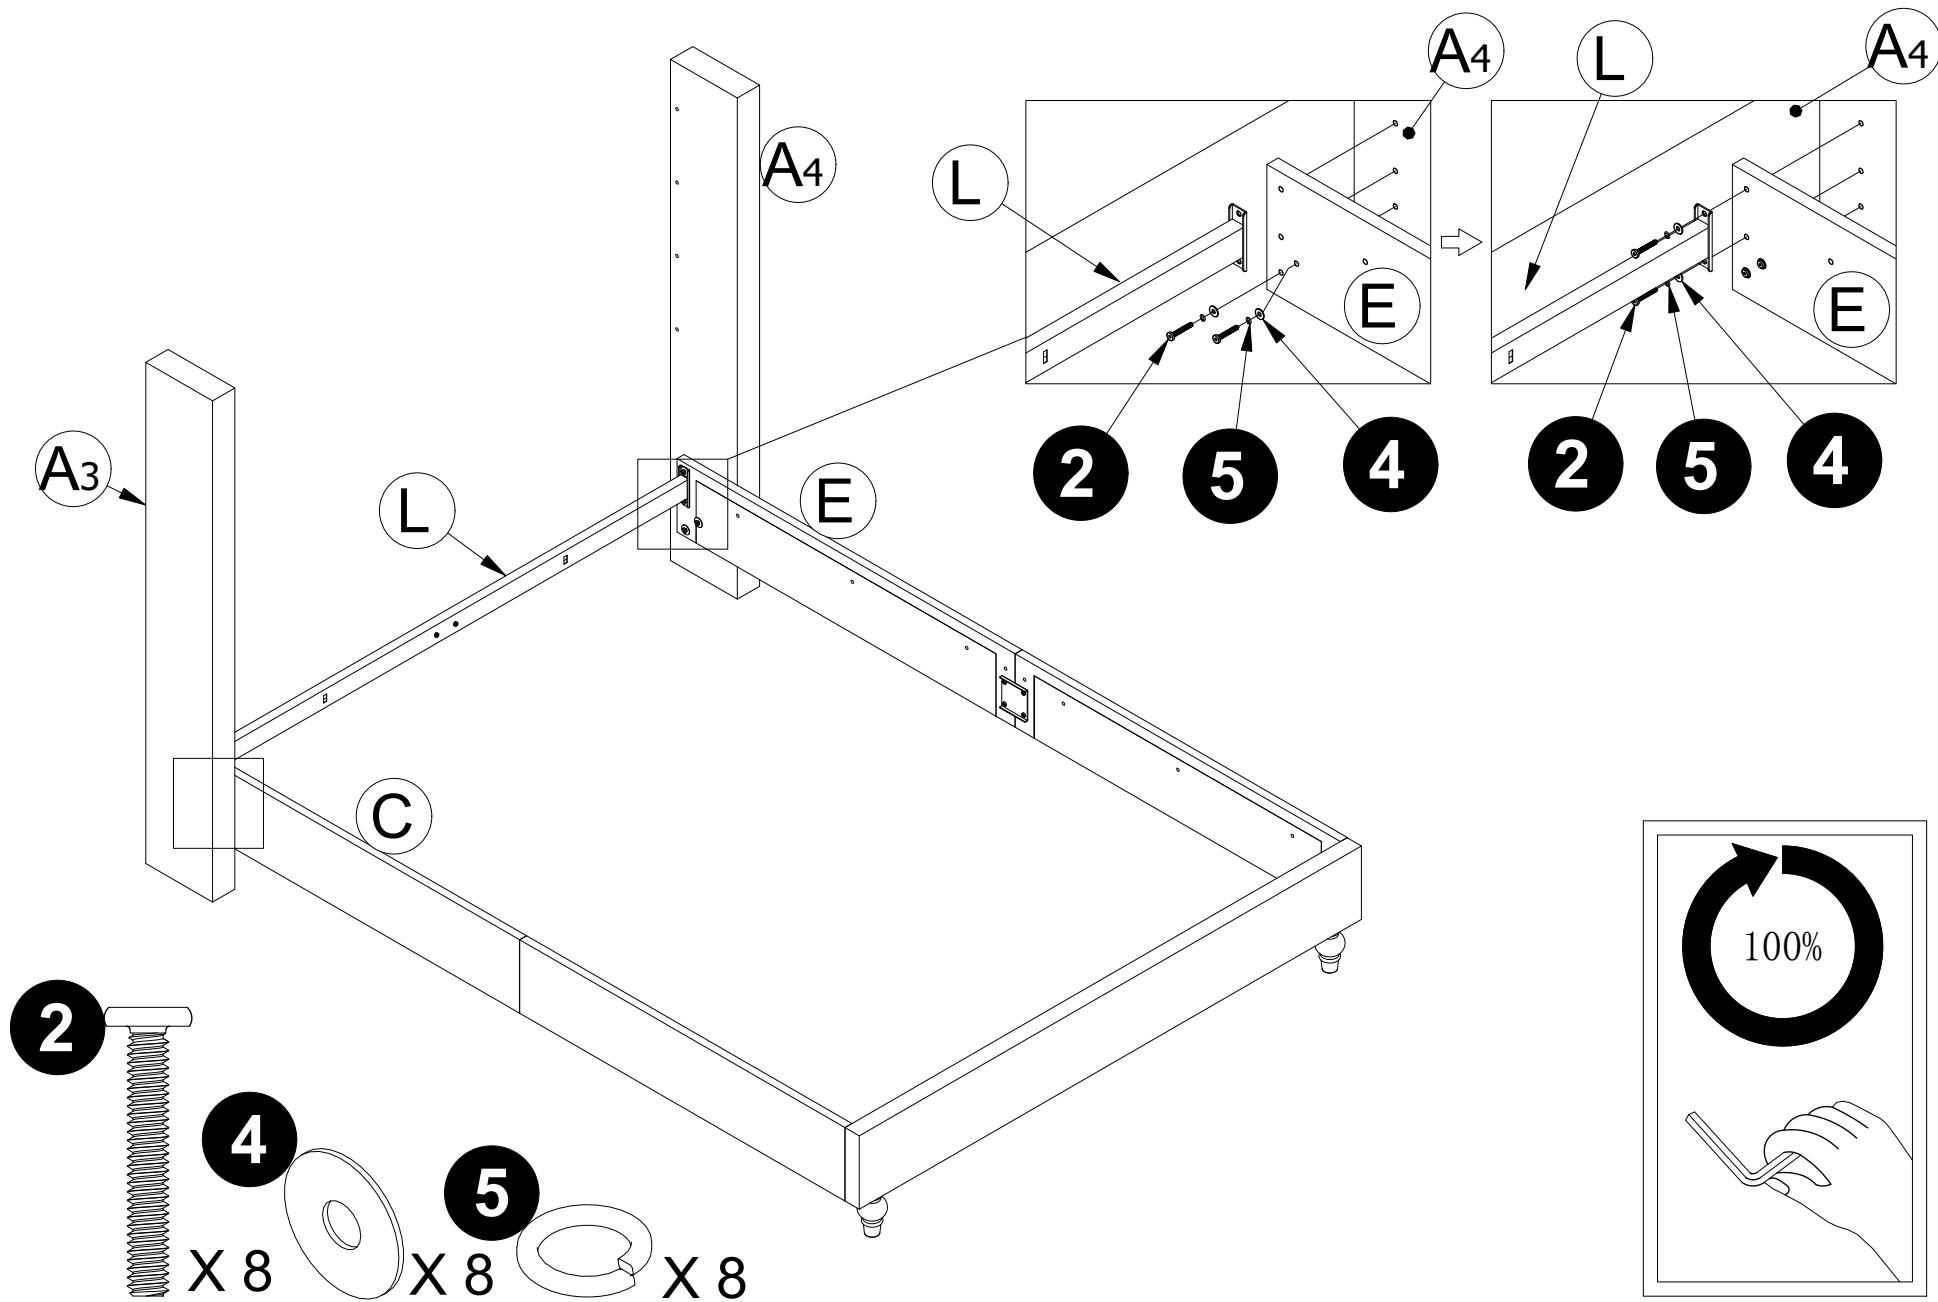

Queen Size
Weight Limited: 800Lbs

PARTS

1/4"*3/4"
Bolt
34 PCS

1/4" X 19/16"
Bolt
31 PCS

5/16"*13/16"
Bolt
1 PCS

1/4"
Spring Washer
19 PCS

1/4"
Spring Washer
8 PCS

4mm
Allen Key
1 PCS

Step 1

Step 2

Step 3

Step 4

Step 5

Step 6

Step 7

Step 8