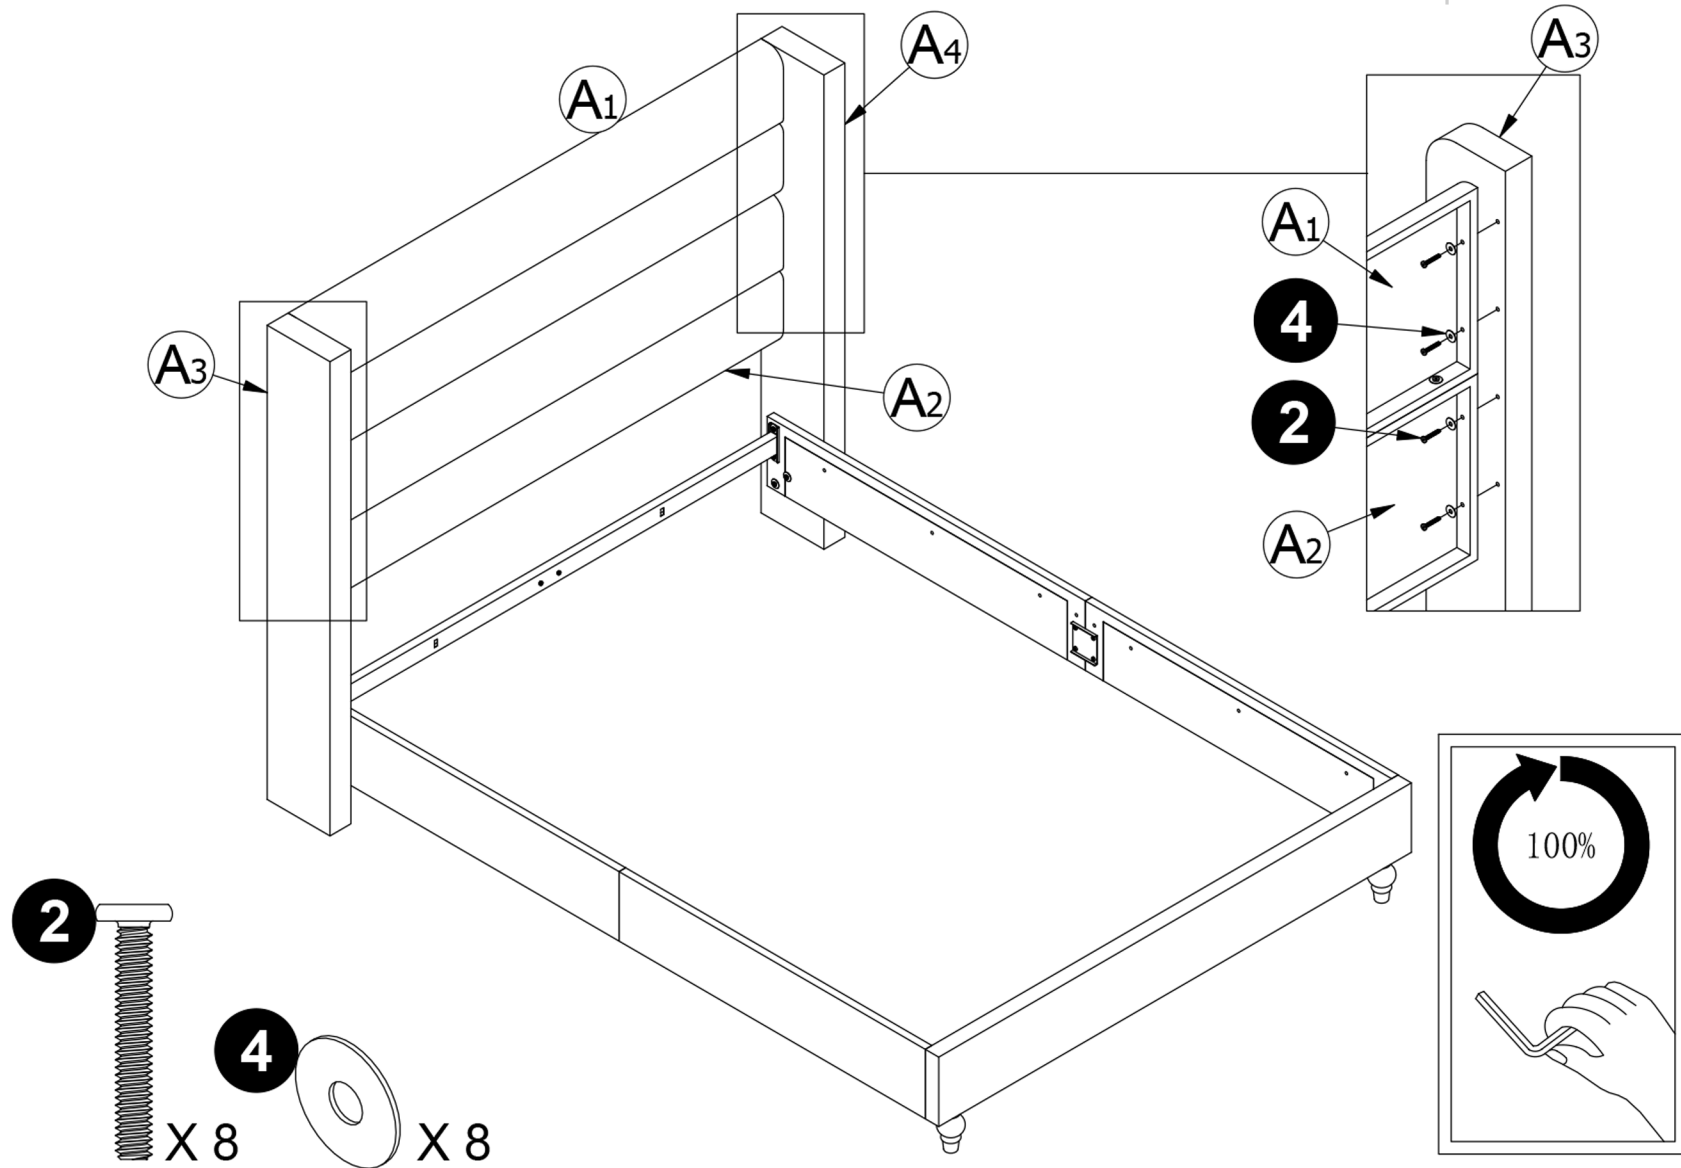

Queen Size
Weight Limited: 800Lbs

PARTS

1/4"*3/4"
Bolt
34 PCS

1/4" X 19/16"
Bolt
31 PCS

5/16"*13/16"
Bolt
1 PCS

1/4"
Spring Washer
19 PCS

1/4"
Spring Washer
8 PCS

4mm
Allen Key
1 PCS

Step 1

Step 2

Step 3

Step 4

Step 5

Step 6

Step 7

Step 8