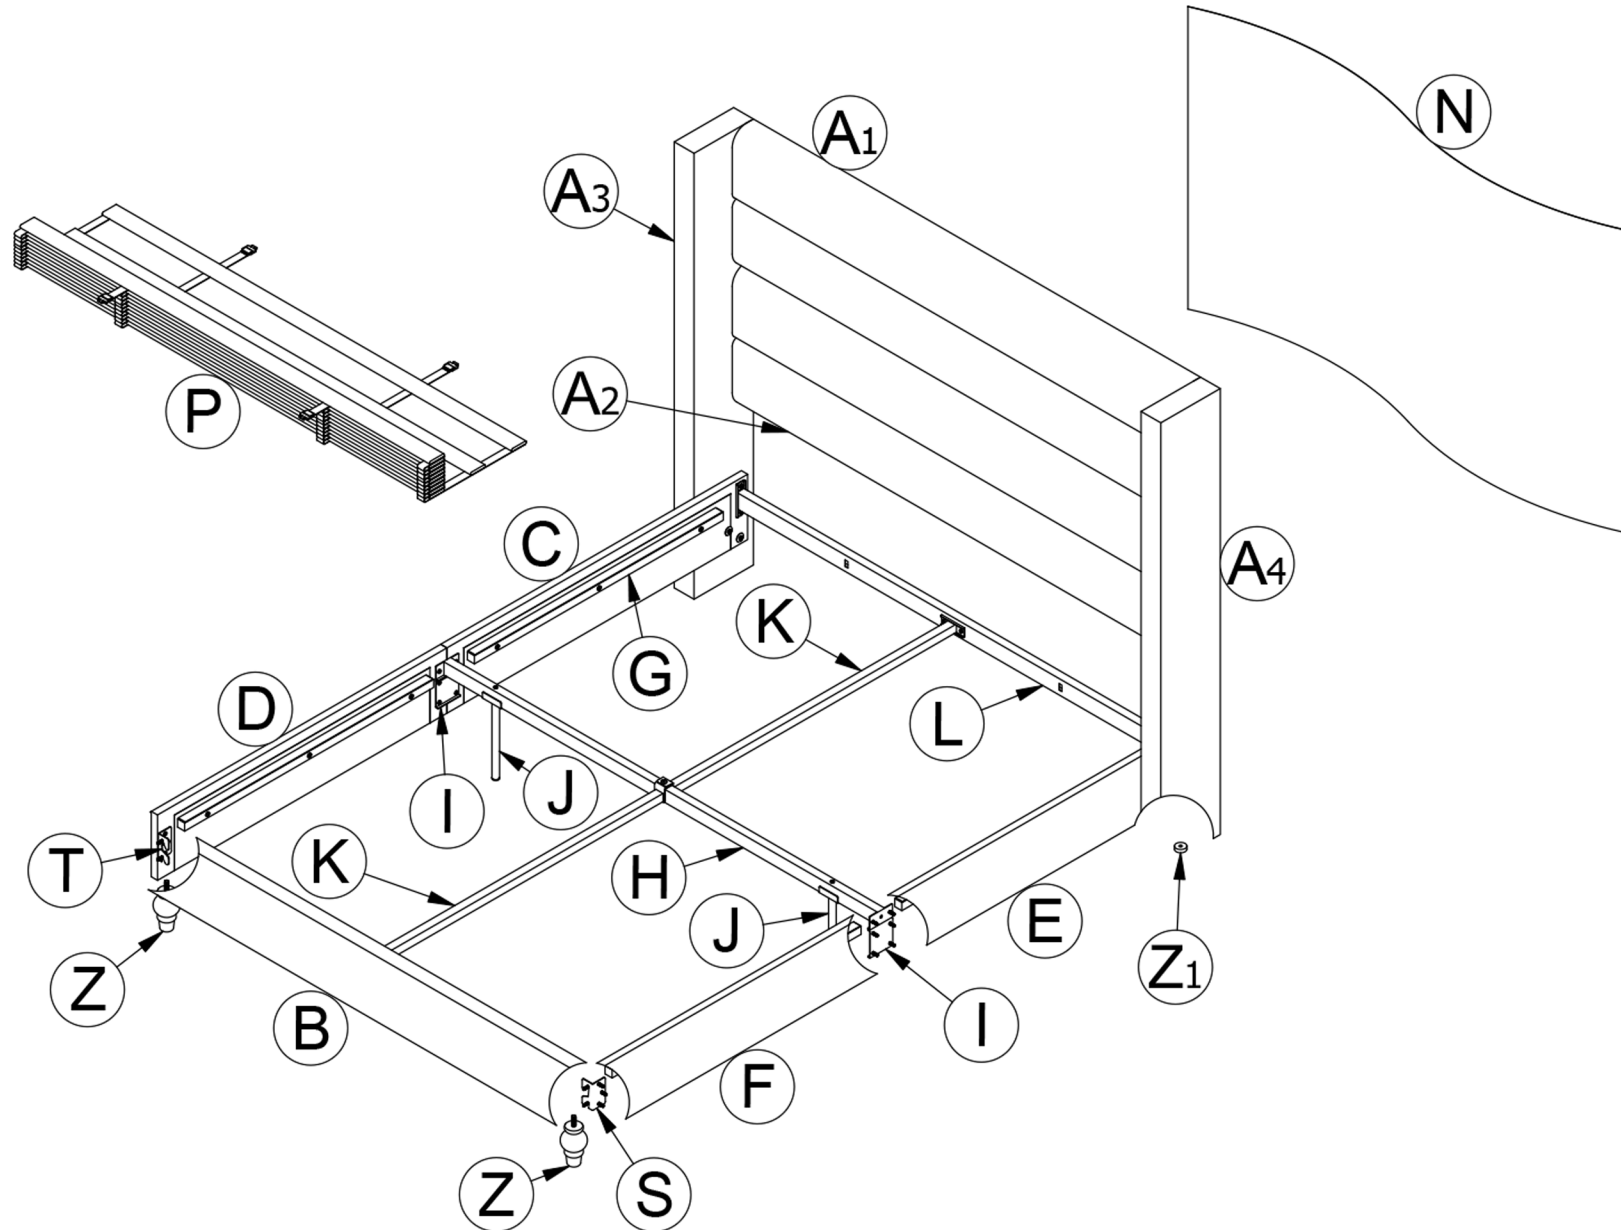

Queen Size
Weight Limited: 800Lbs

PARTS

1/4"*3/4"
Bolt
34 PCS

1/4" X 19/16"
Bolt
31 PCS

5/16"*13/16"
Bolt
1 PCS

1/4"
Spring Washer
19 PCS

1/4"
Spring Washer
8 PCS

4mm
Allen Key
1 PCS

Step 1

Step 2

Step 3

Step 4

Step 5

Step 6

Step 7

Step 8