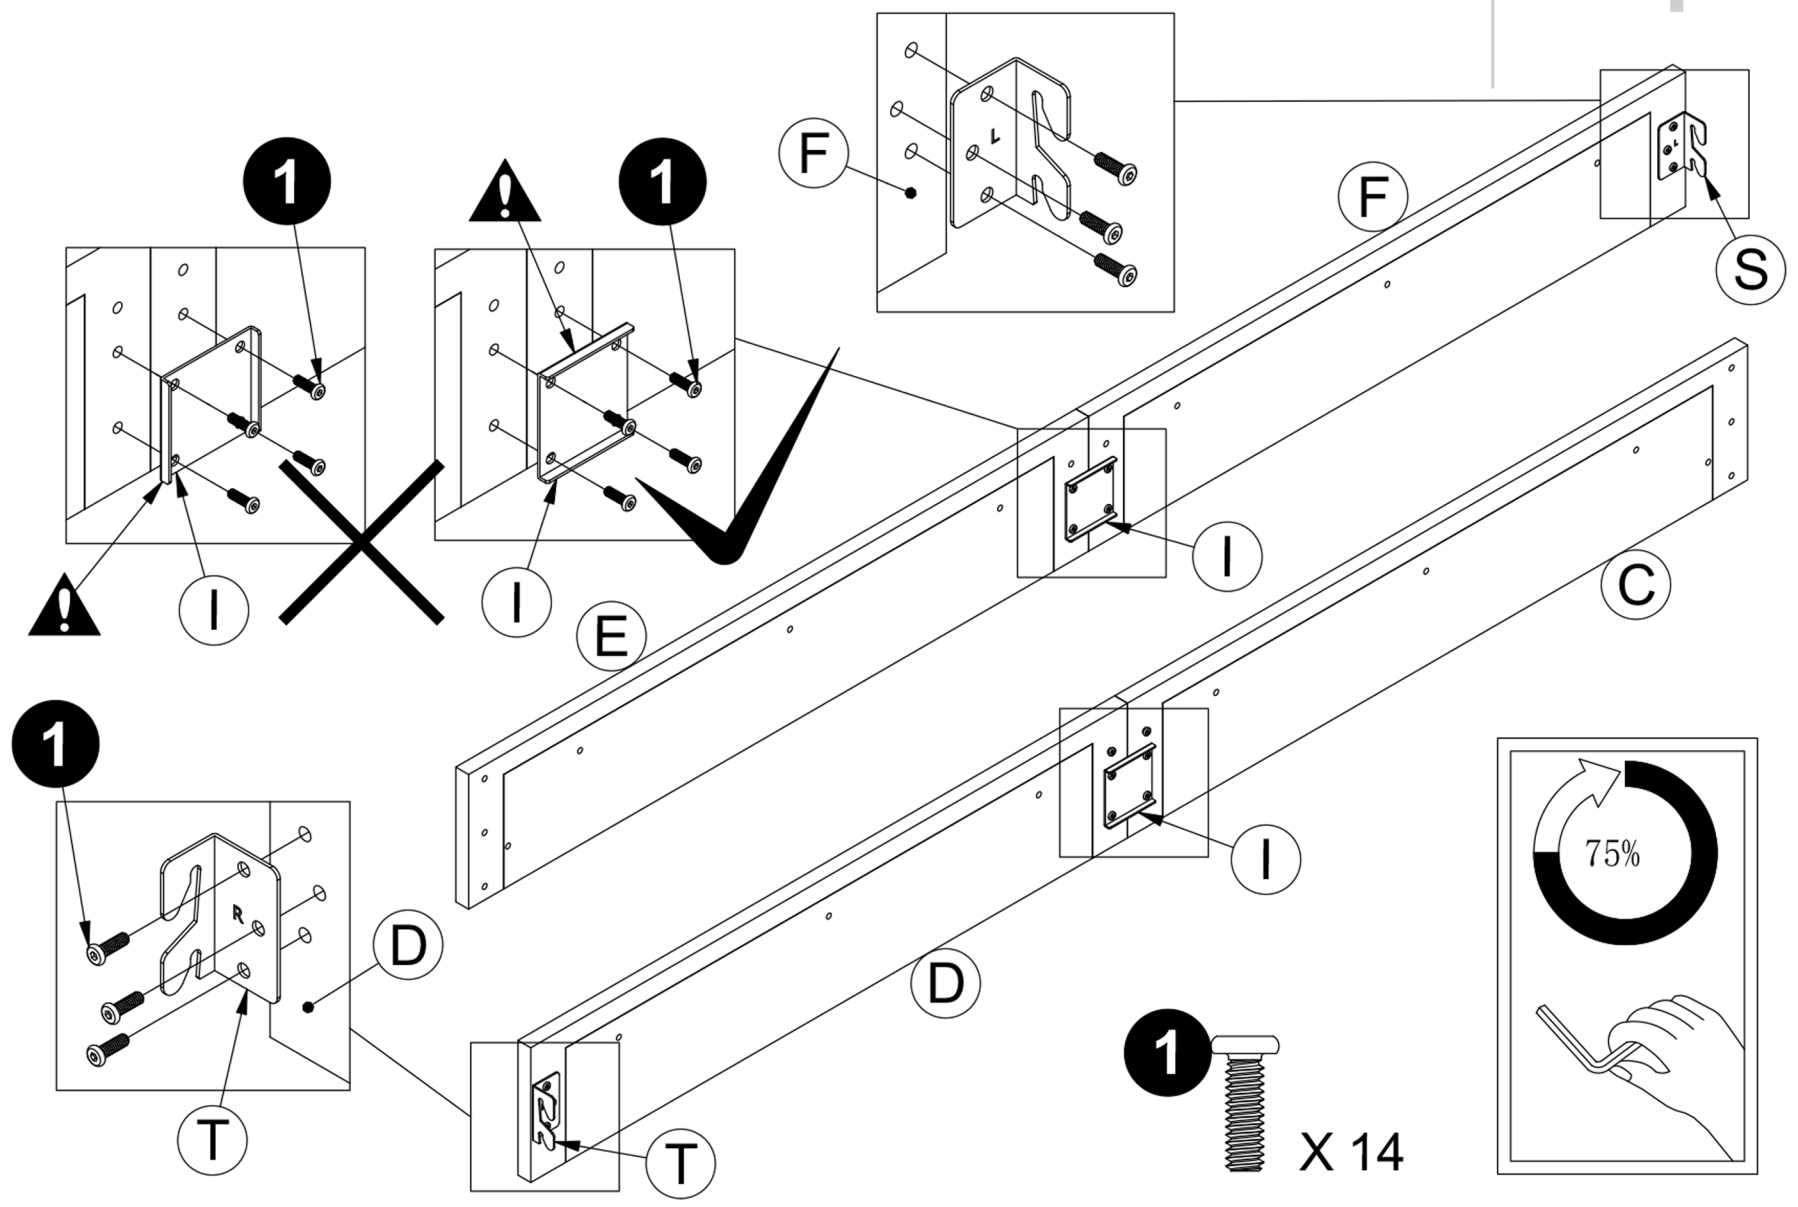

Queen Size
Weight Limited: 800Lbs

PARTS

1/4"*3/4"
Bolt
34 PCS

1/4" X 19/16"
Bolt
31 PCS

5/16"*13/16"
Bolt
1 PCS

1/4"
Spring Washer
19 PCS

1/4"
Spring Washer
8 PCS

4mm
Allen Key
1 PCS

Step 1

Step 2

Step 3

Step 4

Step 5

Step 6

Step 7

Step 8