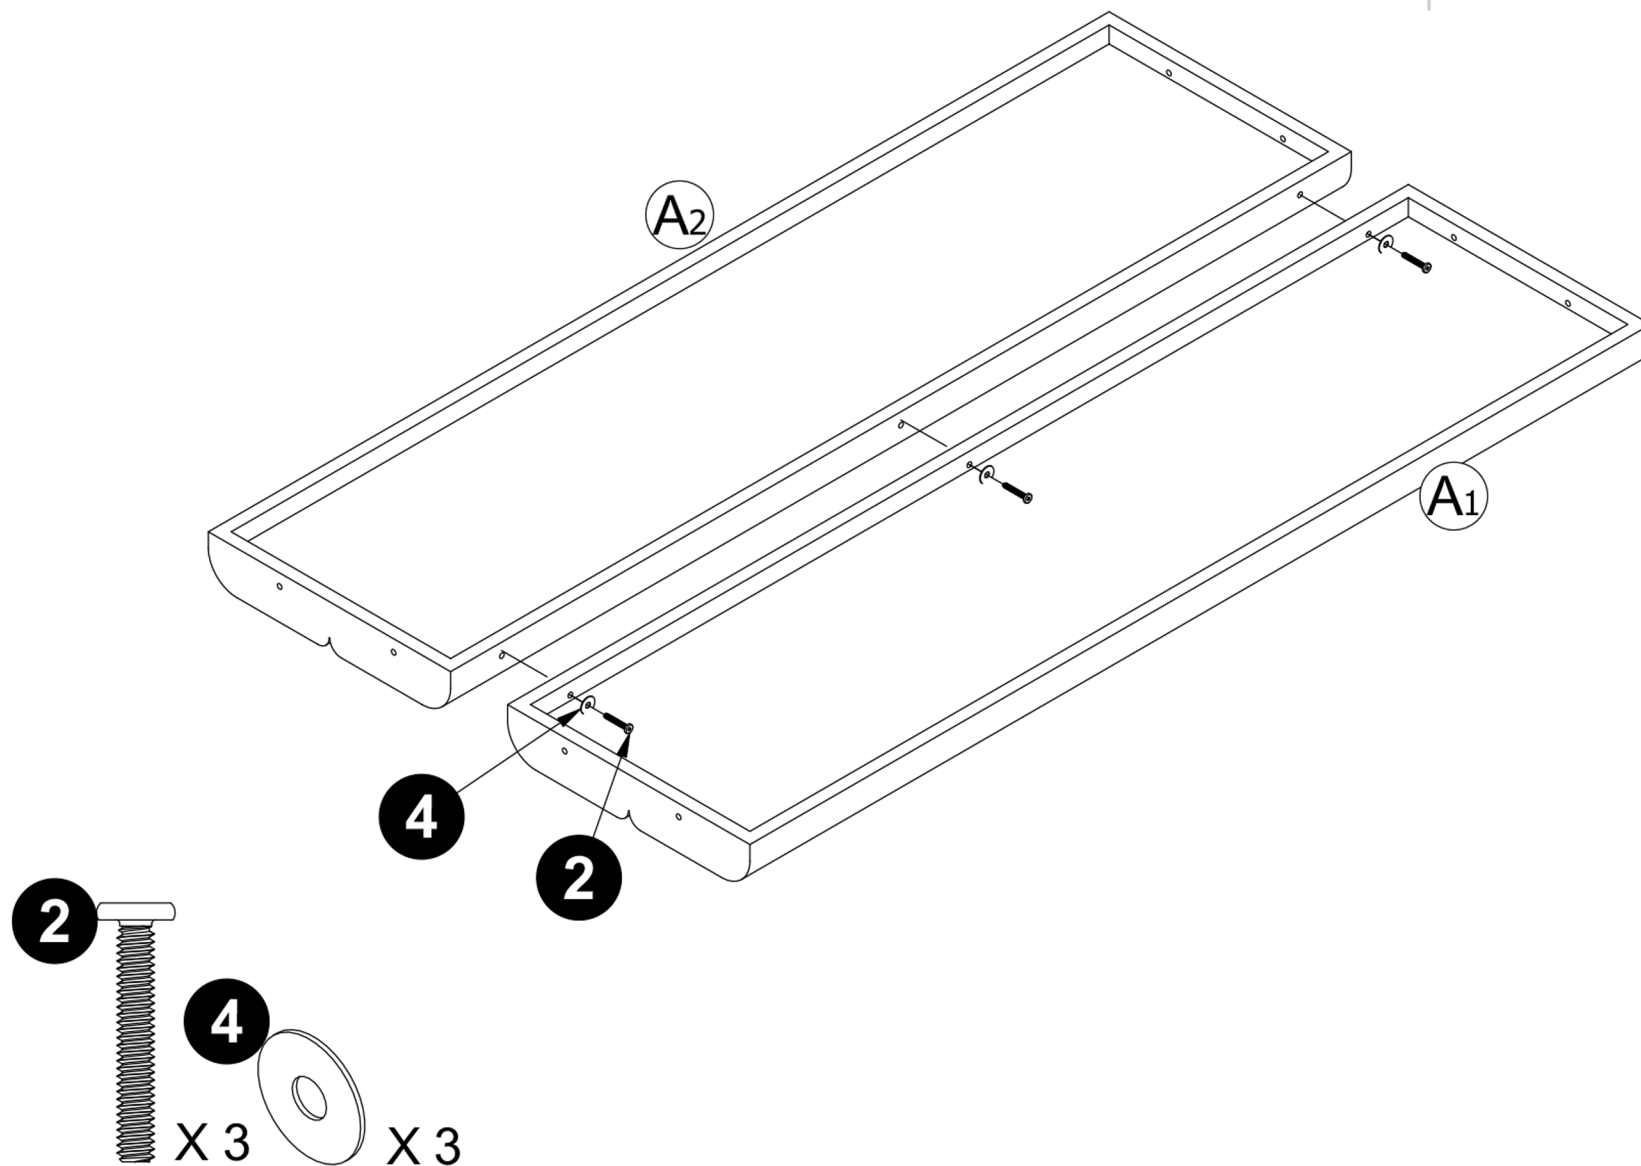

Queen Size
Weight Limited: 800Lbs

PARTS

1/4"*3/4"
Bolt
34 PCS

1/4" X 19/16"
Bolt
31 PCS

5/16"*13/16"
Bolt
1 PCS

1/4"
Spring Washer
19 PCS

1/4"
Spring Washer
8 PCS

4mm
Allen Key
1 PCS

Step 1

Step 2

Step 3

Step 4

Step 5

Step 6

Step 7

Step 8