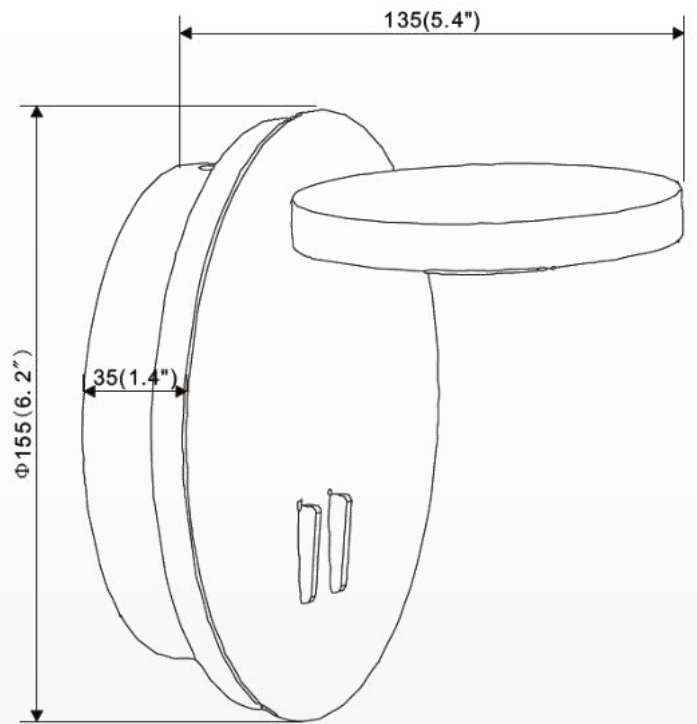

LIGHTING

LED Wall Sconce Lights

SPECIFICATION

- Dimension: 6.2"×5.4"×6.2"
- Wattage: 14W
- Voltage: 120V
- Temp: 3000K
- Lumens: 558LM
- Dimmable: ELV , DIMMING 5%-100%
- CRI: > 80
- Material : Iron+Aluminum+Acrylic
- Lifespan : 50000hs
- Warranty: 3 years
- Operation temperature : -20°C-40°C

AVAILABLE FINISH

WHAT'S IN THE BOX:

mounting bracket; plastic anchors;
anchor screws; outlet screws;
wire connectors, ground screw,
canopy screw, gloves