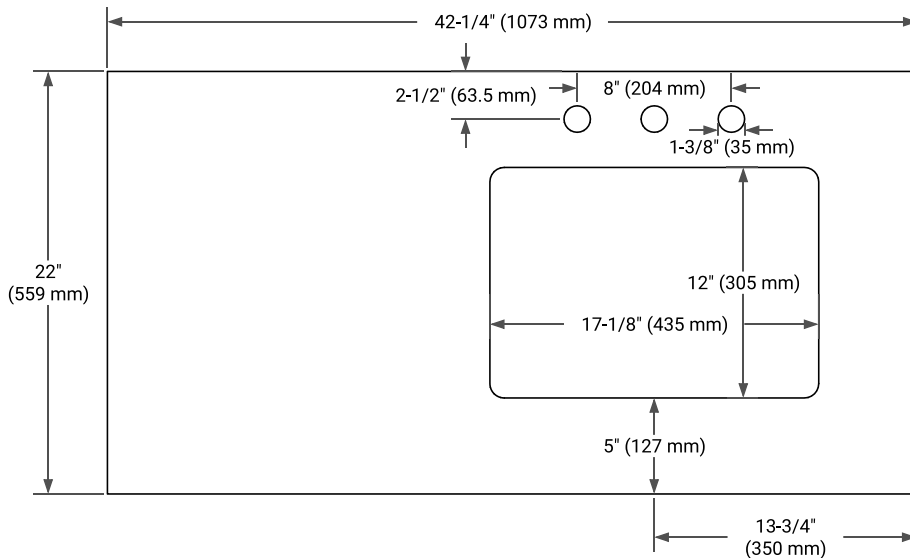

42" RIGHT RECTANGLE SINK COUNTERTOP WITH 1.5 IN. THICKNESS

OVERALL DIMENSIONS

42.25" W x 22" D x 1.5" H

COUNTERTOP OPTIONS

FEATURES

- Solid countertop with mitered edges & seams
- Undermount white rectangular sink
- Pre-drilled for 8" widespread faucet

INCLUDED

- Countertop
- Matching Backsplash
- Rectangle Sink

COUNTERTOP PLAN VIEW