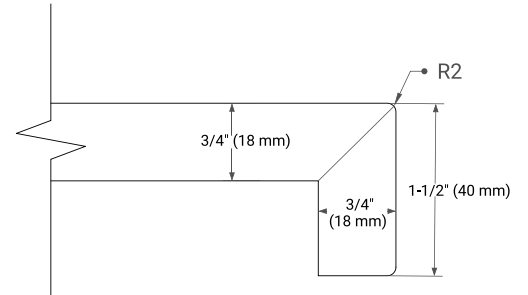

EDGE SIDE VIEW