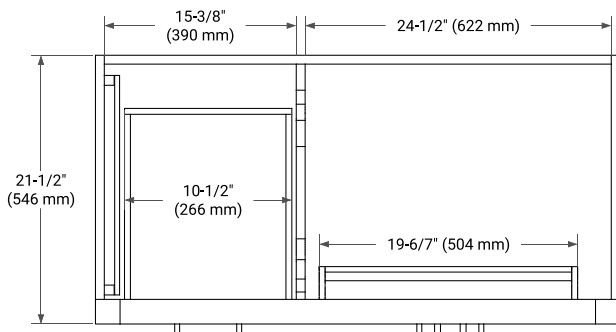

42" RIGHT OFFSET CABINET

BASE CABINET DIMENSIONS

42" W x 21.5" D x 34.5" H

FEATURES

- Solid wood frame & plywood panels
- Dovetail drawers and joints
- Soft closing doors & drawers

HARDWARE FINISHES*

Brushed Nickel   Satin Brass   Matte Black   Polished Chrome

Hardware comes preinstalled with the illustrated option. Other finishes are available on our online store if you prefer a different one.

AVAILABLE COLORS

White   Grey   Midnight Blue   Oak

FRONT VIEW

SIDE VIEW

PLAN VIEW