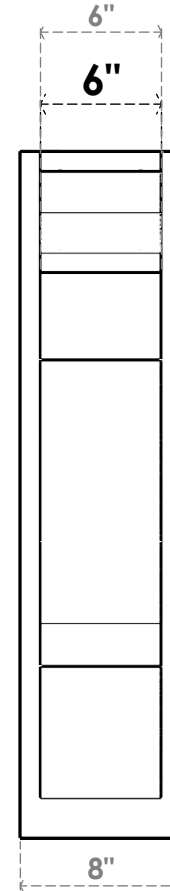

**ITEM NUMBER: OUTUROC060X080X26000X34000X060X020X060BOA04RCPR**

6"W TOP X 8"W BACK X 26"D X 34"H X 6"T TOP X 2"T BACK TIMBERTHANE ROUGH CEDAR BALBOA FAUX WOOD OPEN OUTLOOKER, TRADITIONAL TOP AND BLOCK BACK, 6"W CLOSED BRACE, PRIMED TAN

**SIDE PROFILE**

**FRONT PROFILE**

**ISOMETRIC**

GENERATED DATE : 07/05/2023

EKENA MILLWORK  
2300 WEST MAIN ST.  
CLARKSVILLE, TX 75426  
TOLL FREE: 866-607-0453  
WWW.EKENAMILLWORK.COM

**NOTES**

1. INSTALLATION TO BE COMPLETED IN ACCORDANCE WITH MANUFACTURER'S SPECIFICATIONS.
2. DRAWING MAY NOT BE TO SCALE
3. THIS DRAWING IS INTENDED FOR DESIGN AND PLANNING PURPOSES ONLY.
4. ALL INFORMATION CONTAINED HEREIN WAS CURRENT AT THE TIME OF DEVELOPMENT BUT MUST BE REVIEWED AND APPROVED BY THE PRODUCT MANUFACTURER TO BE CONSIDERED ACCURATE.
5. TIMBERTHANE ARCHITECTURAL PRODUCTS ARE MADE FROM HIGH DENSITY URETHANE AND COME FACTORY PRIMED