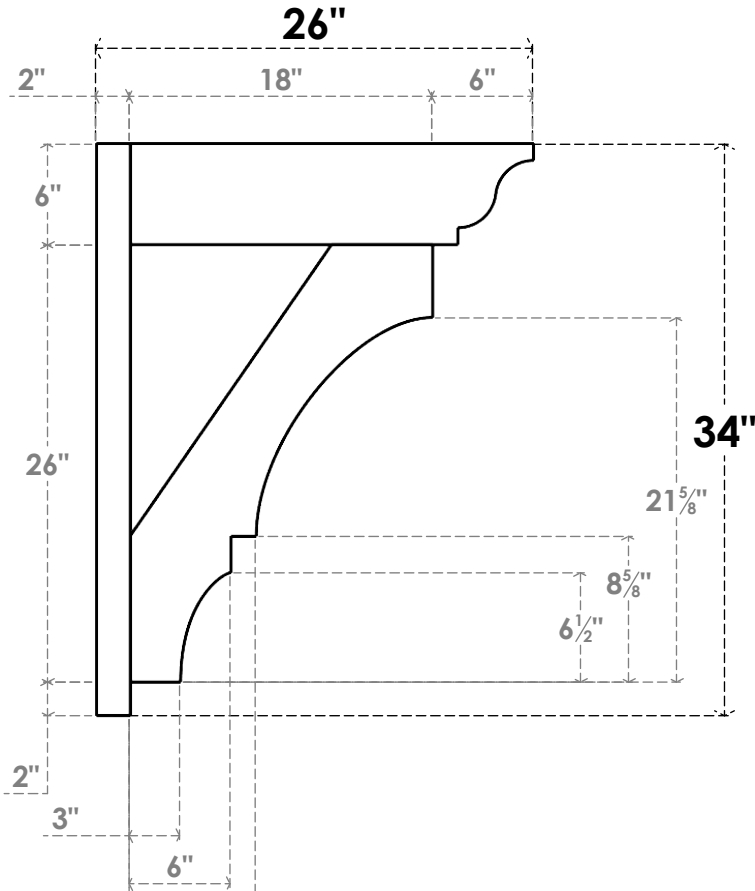

**ITEM NUMBER: OUTUROC060X080X26000X34000X060X020X060BOA04RCPR**

6"W TOP X 8"W BACK X 26"D X 34"H X 6"T TOP X 2"T BACK TIMBERTHANE ROUGH CEDAR BALBOA FAUX WOOD OPEN OUTLOOKER, TRADITIONAL TOP AND BLOCK BACK, 6"W CLOSED BRACE, PRIMED TAN

**SIDE PROFILE**

**FRONT PROFILE**

**ISOMETRIC**

GENERATED DATE : 07/05/2023

EKENA MILLWORK  
2300 WEST MAIN ST.  
CLARKSVILLE, TX 75426  
TOLL FREE: 866-607-0453  
WWW.EKENAMILLWORK.COM

**NOTES**

1. INSTALLATION TO BE COMPLETED IN ACCORDANCE WITH MANUFACTURER'S SPECIFICATIONS.
2. DRAWING MAY NOT BE TO SCALE
3. THIS DRAWING IS INTENDED FOR DESIGN AND PLANNING PURPOSES ONLY.
4. ALL INFORMATION CONTAINED HEREIN WAS CURRENT AT THE TIME OF DEVELOPMENT BUT MUST BE REVIEWED AND APPROVED BY THE PRODUCT MANUFACTURER TO BE CONSIDERED ACCURATE.
5. TIMBERTHANE ARCHITECTURAL PRODUCTS ARE MADE FROM HIGH DENSITY URETHANE AND COME FACTORY PRIMED