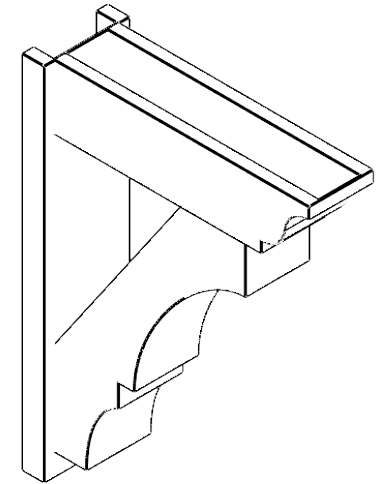

**ITEM NUMBER: OUTUROC060X080X26000X34000X060X020X060BOA04RCPR**

6"W TOP X 8"W BACK X 26"D X 34"H X 6"T TOP X 2"T BACK TIMBERTHANE ROUGH CEDAR BALBOA FAUX WOOD OPEN OUTLOOKER, TRADITIONAL TOP AND BLOCK BACK, 6"W CLOSED BRACE, PRIMED TAN

**SIDE PROFILE**

**FRONT PROFILE**

**ISOMETRIC**

GENERATED DATE : 07/05/2023

EKENA MILLWORK  
2300 WEST MAIN ST.  
CLARKSVILLE, TX 75426  
TOLL FREE: 866-607-0453  
WWW.EKENAMILLWORK.COM

**NOTES**

1. INSTALLATION TO BE COMPLETED IN ACCORDANCE WITH MANUFACTURER'S SPECIFICATIONS.
2. DRAWING MAY NOT BE TO SCALE
3. THIS DRAWING IS INTENDED FOR DESIGN AND PLANNING PURPOSES ONLY.
4. ALL INFORMATION CONTAINED HEREIN WAS CURRENT AT THE TIME OF DEVELOPMENT BUT MUST BE REVIEWED AND APPROVED BY THE PRODUCT MANUFACTURER TO BE CONSIDERED ACCURATE.
5. TIMBERTHANE ARCHITECTURAL PRODUCTS ARE MADE FROM HIGH DENSITY URETHANE AND COME FACTORY PRIMED