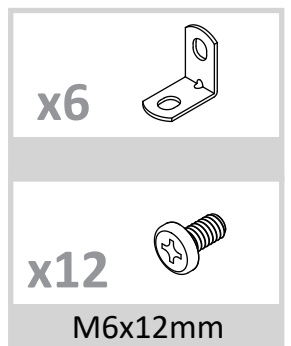

Tools required:

A screwdriver will be needed.

 <p>x88+1</p>	 <p>x6+1</p>	 <p>x42+1</p>
<p>M6x12mm M6x28mm</p>		
 <p>x6+1</p>	 <p>x2+1</p>	 <p>x46+1</p>
<p>Ø8x30mm</p>		
 <p>x2</p>	 <p>x2</p>	 <p>x2</p>
<p>ST5X40mm 44X20mm Ø8x40mm</p>		
 <p>x2</p>	 <p>x1</p>	
<p>ST3.5X16mm 8*250mm</p>		

ASSEMBLY INSTRUCTIONS

01

02

Carry out this assembly step on both sides.

03

04

Carry out this assembly step on both sides.

05

06

Carry out this assembly step on both sides.

07

x2 
Ø8x30mm

08

x6 
M6x28mm

x6 

Carry out this assembly step on both sides.

09

x10

Ø8x30mm

10

x8

x16

M6x12mm

Carry out this assembly step on both sides.