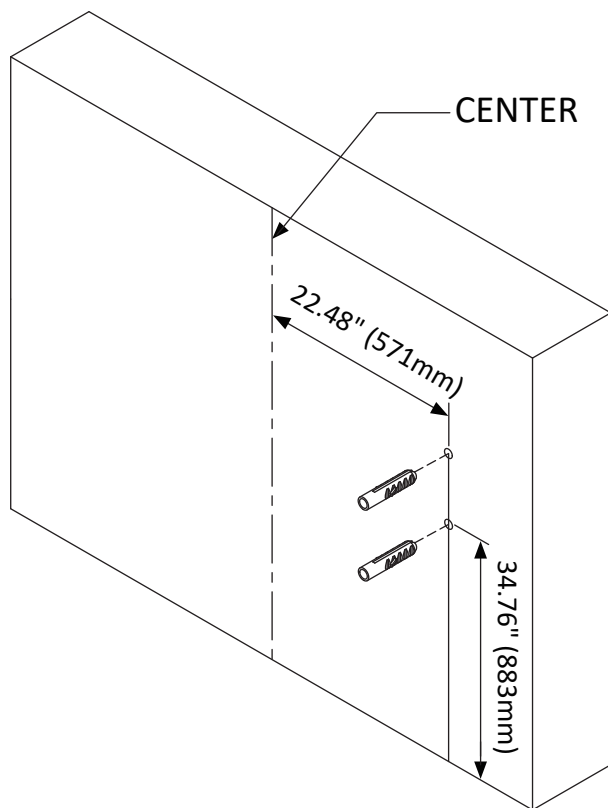

09

x10

Ø8x30mm

10

x8

x16

M6x12mm

Carry out this assembly step on both sides.

11

12

Carry out this assembly step on both sides.

13

x8 
Ø8x30mm

14

x9 
x18 
M6x12mm

Carry out this assembly step on both sides.

15

16

Carry out this assembly step on both sides.

17

x2

ST3.5X16mm

x1

44*20mmX1

18

x2

Ø8x40mm

19

ST4X38mm

44*20mmX1

20

These parts come with fireplace.