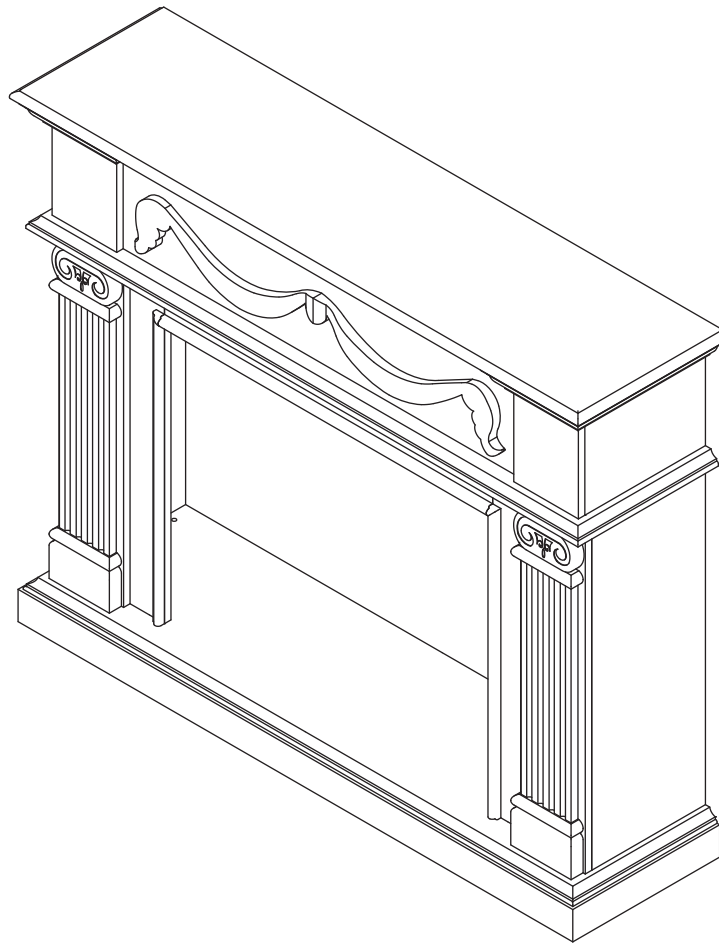

FIREPLACE MANTEL

ASSEMBLY INSTRUCTION

MT44A

If you have a problem with this product, DO NOT RETURN

Call our customer service: 909-206-6608

or email: customerservice@puraflame.com

PARTS LIST

PARTS AND ACCESSORIES