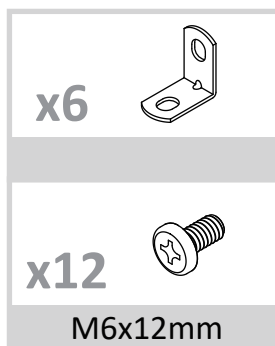

Tools required:

A screwdriver will be needed.

 <p>x88+1</p>	 <p>x6+1</p>	 <p>x42+1</p>
<p>M6x12mm M6x28mm</p>		
 <p>x6+1</p>	 <p>x2+1</p>	 <p>x46+1</p>
<p>Ø8x30mm</p>		
 <p>x2</p>	 <p>x2</p>	 <p>x2</p>
<p>ST5X40mm 44X20mm Ø8x40mm</p>		
 <p>x2</p>	 <p>x1</p>	
<p>ST3.5X16mm 8*250mm</p>		

ASSEMBLY INSTRUCTIONS

01

02

Carry out this assembly step on both sides.

03

04

Carry out this assembly step on both sides.

05

06

Carry out this assembly step on both sides.

07

x2 
Ø8x30mm

08

x6 
M6x28mm

x6 

Carry out this assembly step on both sides.

09

x10

Ø8x30mm

10

x8

x16

M6x12mm

Carry out this assembly step on both sides.