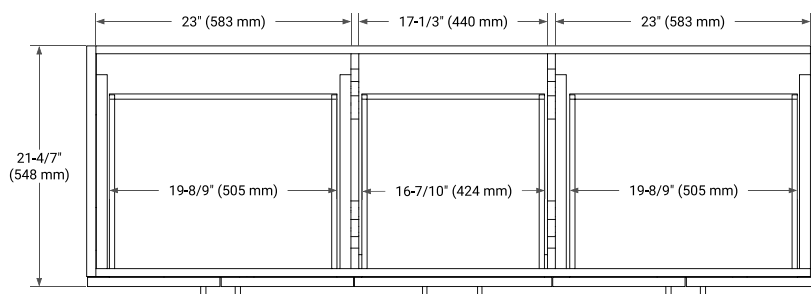

66" DOUBLE SINK BASE CABINET

BASE CABINET DIMENSIONS

66" W x 21.6" D x 34.5" H

FEATURES

- Solid wood frame & plywood panels
- Dovetail drawers and joints
- Soft closing doors & drawers

HARDWARE FINISHES*

Brushed Nickel Satin Brass Matte Black Polished Chrome

66" DOUBLE RECTANGLE SINK COUNTERTOP WITH 1.5 IN. THICKNESS

OVERALL DIMENSIONS

66.25" W x 22" D x 1.5" H

COUNTERTOP OPTIONS

Carrara White Quartz

FEATURES

- Solid countertop with mitered edges & seams
- Undermount white rectangular sink
- Pre-drilled for 8" widespread faucet

INCLUDED

- Countertop
- Matching Backsplash
- Rectangle Sinks

COUNTERTOP PLAN VIEW

EDGE SIDE VIEW

THREE DIMENSIONAL COUNTERTOP VIEW