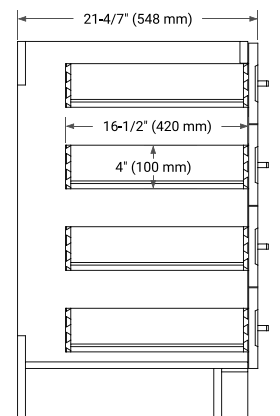

66" DOUBLE SINK BASE CABINET

BASE CABINET DIMENSIONS

66" W x 21.6" D x 34.5" H

FEATURES

- Solid wood frame & plywood panels
- Dovetail drawers and joints
- Soft closing doors & drawers

HARDWARE FINISHES*

Brushed Nickel Satin Brass Matte Black Polished Chrome

66" DOUBLE RECTANGLE SINK COUNTERTOP WITH 1.5 IN. THICKNESS

OVERALL DIMENSIONS

66.25" W x 22" D x 1.5" H

COUNTERTOP OPTIONS

Carrara White Quartz

FEATURES

- Solid countertop with mitered edges & seams
- Undermount white rectangular sink
- Pre-drilled for 8" widespread faucet

INCLUDED

- Countertop
- Matching Backsplash
- Rectangle Sinks

COUNTERTOP PLAN VIEW

EDGE SIDE VIEW

THREE DIMENSIONAL COUNTERTOP VIEW