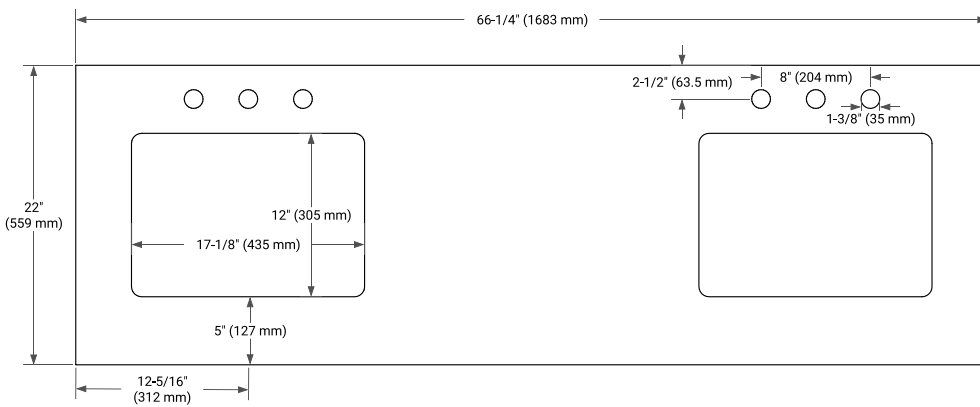

66" DOUBLE SINK BASE CABINET

BASE CABINET DIMENSIONS

66" W x 21.6" D x 34.5" H

FEATURES

- Solid wood frame & plywood panels
- Dovetail drawers and joints
- Soft closing doors & drawers

HARDWARE FINISHES*

Brushed Nickel Satin Brass Matte Black Polished Chrome

66" DOUBLE RECTANGLE SINK COUNTERTOP WITH 1.5 IN. THICKNESS

OVERALL DIMENSIONS

66.25" W x 22" D x 1.5" H

COUNTERTOP OPTIONS

Carrara White Quartz

FEATURES

- Solid countertop with mitered edges & seams
- Undermount white rectangular sink
- Pre-drilled for 8" widespread faucet

INCLUDED

- Countertop
- Matching Backsplash
- Rectangle Sinks

COUNTERTOP PLAN VIEW

EDGE SIDE VIEW

THREE DIMENSIONAL COUNTERTOP VIEW