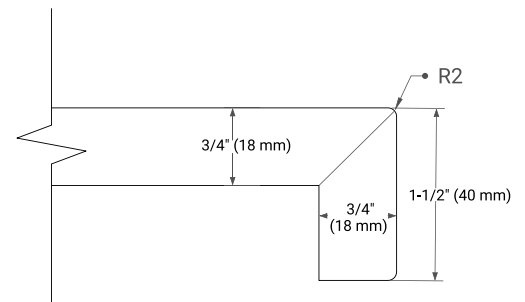

66" DOUBLE SINK BASE CABINET

BASE CABINET DIMENSIONS

66" W x 21.6" D x 34.5" H

FEATURES

- Solid wood frame & plywood panels
- Dovetail drawers and joints
- Soft closing doors & drawers

HARDWARE FINISHES*

Brushed Nickel Satin Brass Matte Black Polished Chrome

66" DOUBLE RECTANGLE SINK COUNTERTOP WITH 1.5 IN. THICKNESS

OVERALL DIMENSIONS

66.25" W x 22" D x 1.5" H

COUNTERTOP OPTIONS

Carrara White Quartz

FEATURES

- Solid countertop with mitered edges & seams
- Undermount white rectangular sink
- Pre-drilled for 8" widespread faucet

INCLUDED

- Countertop
- Matching Backsplash
- Rectangle Sinks

COUNTERTOP PLAN VIEW

EDGE SIDE VIEW

THREE DIMENSIONAL COUNTERTOP VIEW