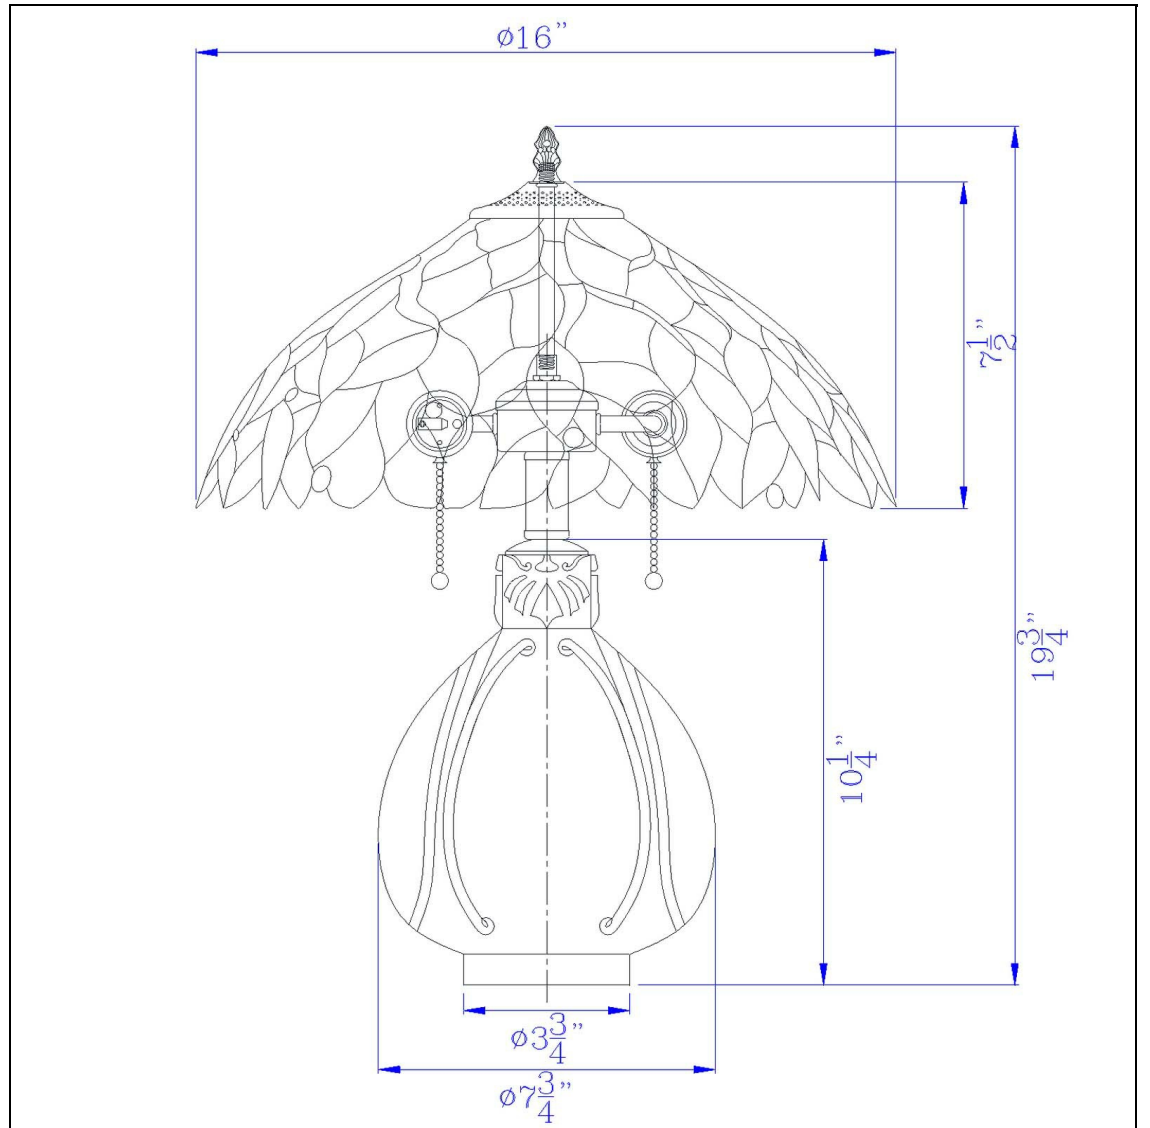

Type: _____
 Project: _____
 Catalog No: _____
 Lamp/Wattage: _____

Description

60w X 2 Tiffany Table Lamp
 Durable Resin Construction
 Pull Chain Switch
 Ships in One Carton
 Stained Glass Shade
 19.25" Height Resin Table Lamp in Tiffany
 Finish

Technical Specifications

Wattage	60w X 2	Shade Bottom1	16.00
CRI	N/A	Shade Side	7.50
Lumen	N/A	Carton 1 Dimensions	26.80 x 10.50 x 18.80
Switch Type	On/Off	Carton 2 Dimensions	0.00 x 0.00 x 18.80
Bulb Base	E26	Package Dimensions	L: 18.80 W: 10.50 H: 26.80
Number of Lights	2		
Color	Tiffany		
Base Color	Tiffany		