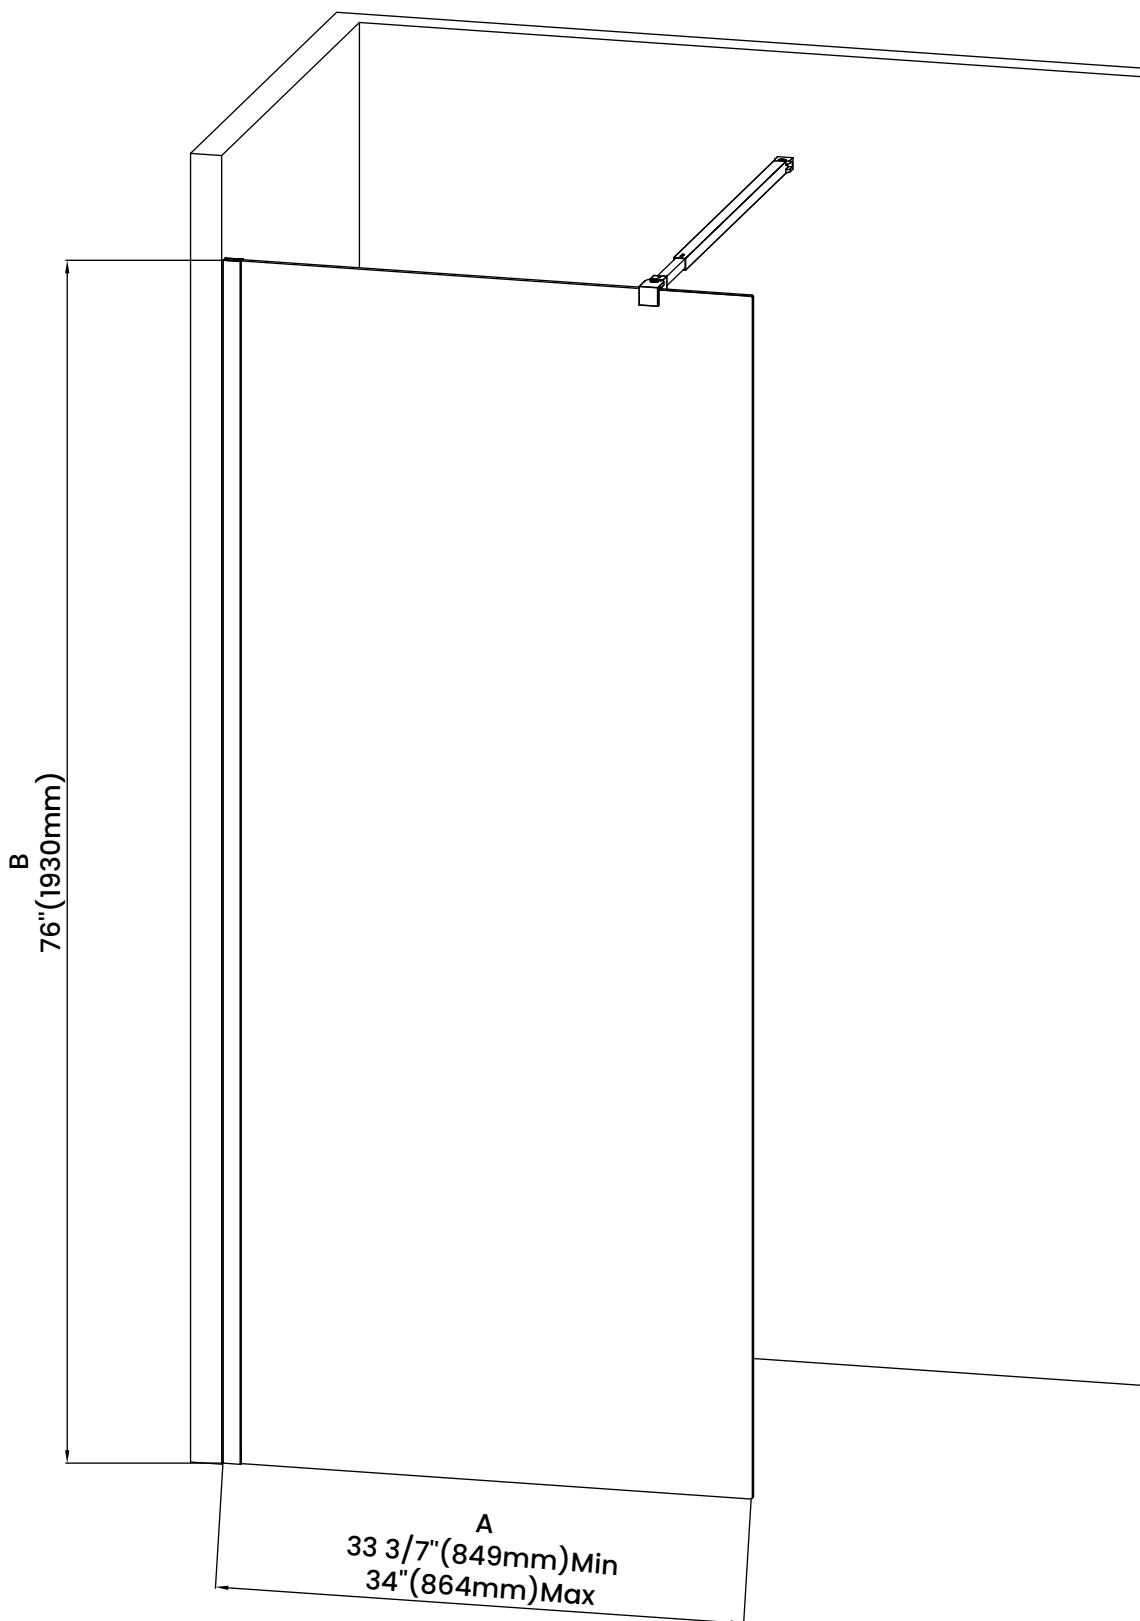

## Measurements

<b>A</b>	Min/Max Shower Door Width
<b>B</b>	Shower Door Height

Measurements provided are in mm and inches.

Measurements	
<b>A</b>	Min/Max Shower Door Width
<b>B</b>	Shower Door Height

Measurements provided are in mm and inches.