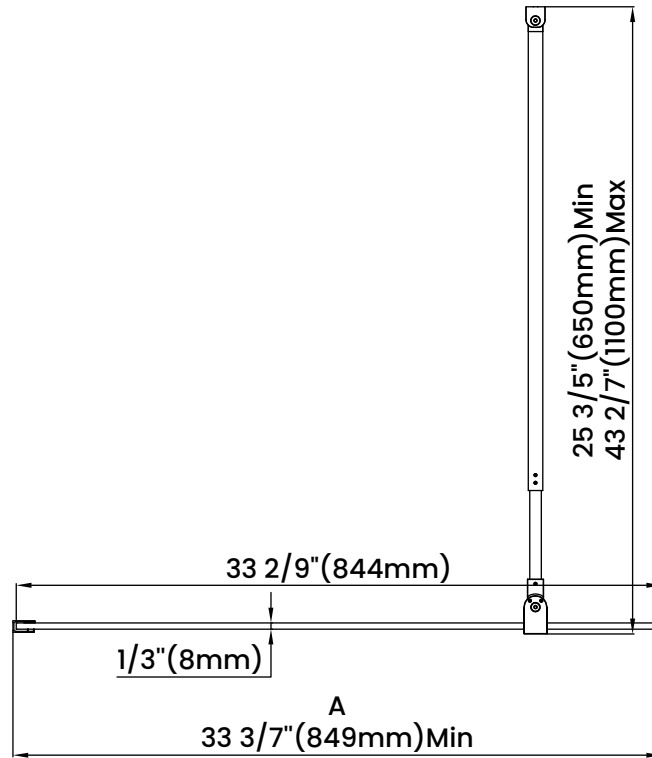

## Measurements

<b>A</b>	Min/Max Shower Door Width
<b>B</b>	Shower Door Height

Measurements provided are in mm and inches.

Measurements	
<b>A</b>	Min/Max Shower Door Width
<b>B</b>	Shower Door Height

Measurements provided are in mm and inches.