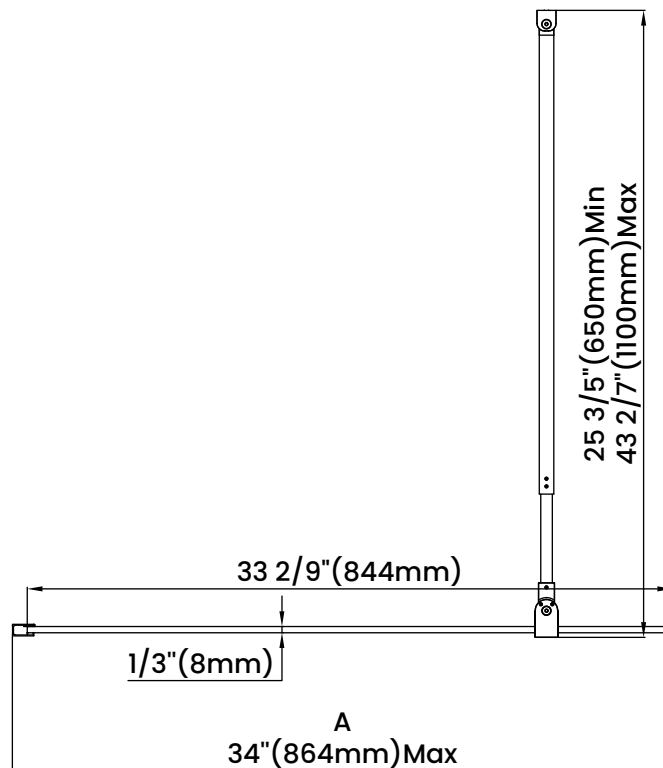

## Measurements

<b>A</b>	Min/Max Shower Door Width
<b>B</b>	Shower Door Height

Measurements provided are in mm and inches.

Measurements	
<b>A</b>	Min/Max Shower Door Width
<b>B</b>	Shower Door Height

Measurements provided are in mm and inches.