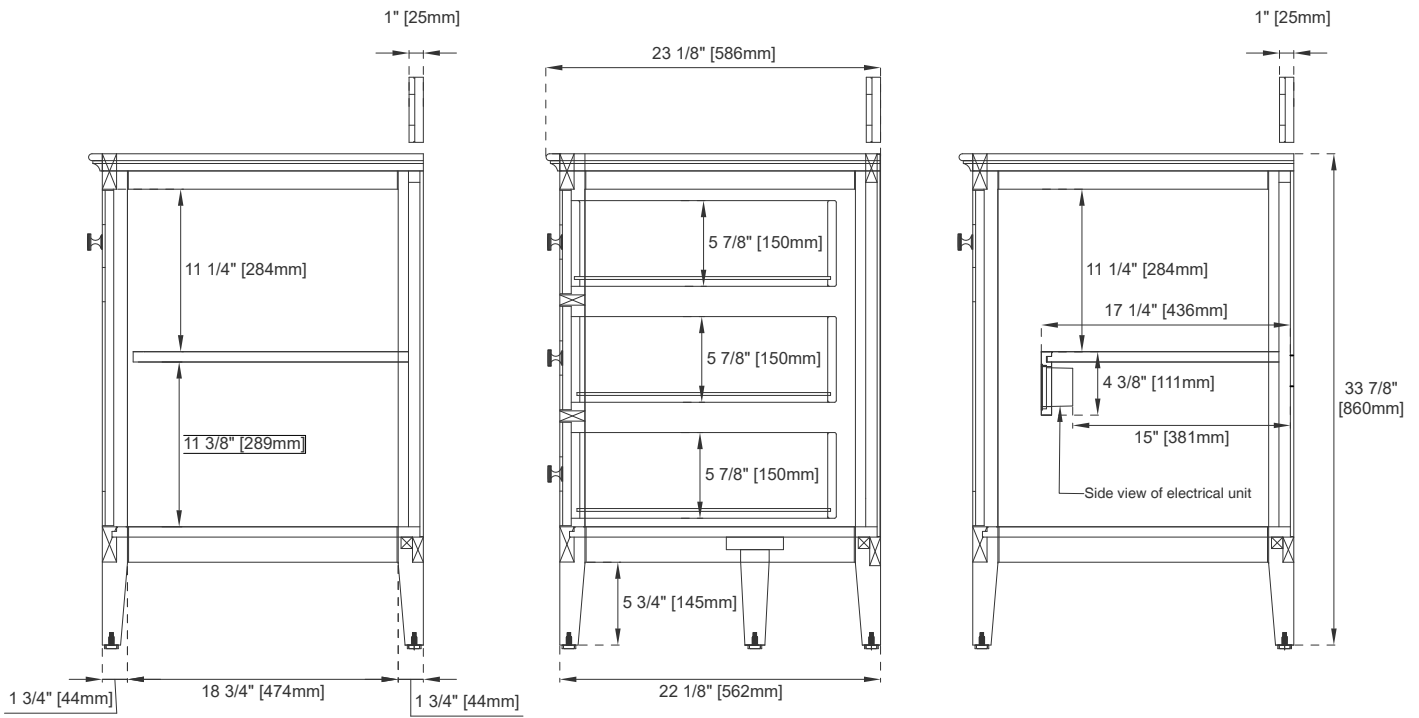

Wooden Backsplash

Number of Doors: Four

Number of Drawers: Three

USB/Power Component: YES

Cord Length: 6'6"

Assembly Required: NO

Bamboo Storage Tray: YES

Drawer Box Material and Construction: 15mm Poplar/English Dovetail Joinery

Dimension

Width: 71-1/8"

Depth: 23-1/8"

Height: 33-7/8"

Rough-In Height: 21-1/2"

72" VANITY

VANITIES

Knob

Bamboo Drawer Organizer

Top View

Front View

All dimensions are nominal

72" VANITY

VANITIES

Side View 1

Side View 2

Side View 3

Back View

All dimensions are nominal