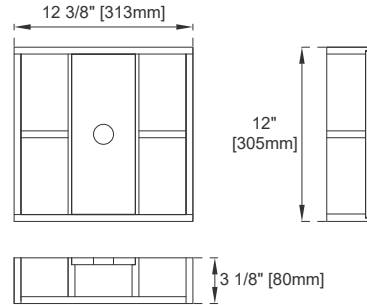

Hardware Material and Finish: Zinc Alloy in Satin Nickel

Fits Drain Hole Size: 1-3/4"

Overflow: Front Facing

Full Extension, Soft Close Glides

European Soft Close Hinges

Aluminum Laminate Drawer Liners

Adjustable Levelers

Dimension

Width: 71-1/8"

Depth: 23-1/8"

Height: 33-7/8"

Rough-In Height: 21-1/2"

72" VANITY

VANITIES

Knob

Bamboo Drawer Organizer

Top View

Front View

All dimensions are nominal

72" VANITY

VANITIES

Side View 1

Side View 2

Side View 3

Back View

All dimensions are nominal