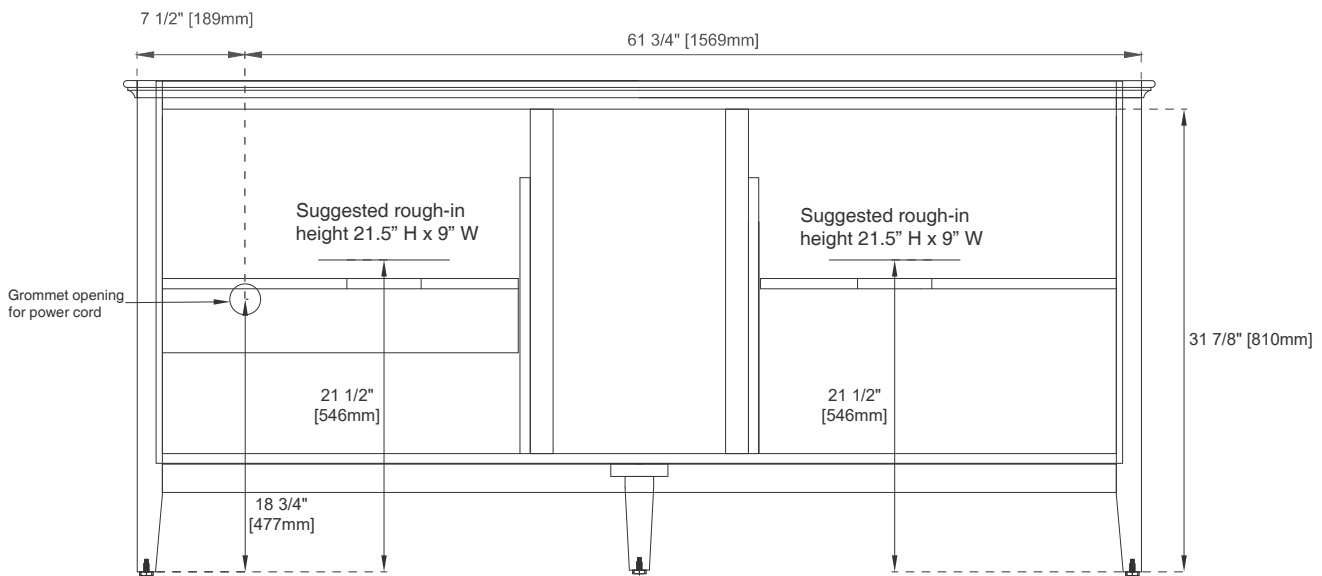

Hardware Material and Finish: Zinc Alloy in Satin Nickel

Fits Drain Hole Size: 1-3/4"

Overflow: Front Facing

Full Extension, Soft Close Glides

European Soft Close Hinges

Aluminum Laminate Drawer Liners

Adjustable Levelers

Dimension

Width: 71-1/8"

Depth: 23-1/8"

Height: 33-7/8"

Rough-In Height: 21-1/2"

72" VANITY

VANITIES

Knob

Bamboo Drawer Organizer

Top View

Front View

All dimensions are nominal

72" VANITY

VANITIES

Side View 1

Side View 2

Side View 3

Back View

All dimensions are nominal