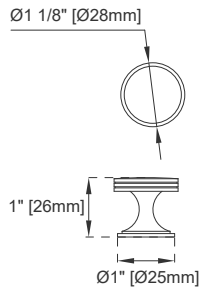

Hardware Material and Finish: Zinc Alloy in Satin Nickel

Fits Drain Hole Size: 1-3/4"

Overflow: Front Facing

Full Extension, Soft Close Glides

European Soft Close Hinges

Aluminum Laminate Drawer Liners

Adjustable Levelers

Dimension

Width: 71-1/8"

Depth: 23-1/8"

Height: 33-7/8"

Rough-In Height: 21-1/2"

72" VANITY

VANITIES

Knob

Bamboo Drawer Organizer

Top View

Front View

All dimensions are nominal

72" VANITY

VANITIES

Side View 1

Side View 2

Side View 3

Back View

All dimensions are nominal