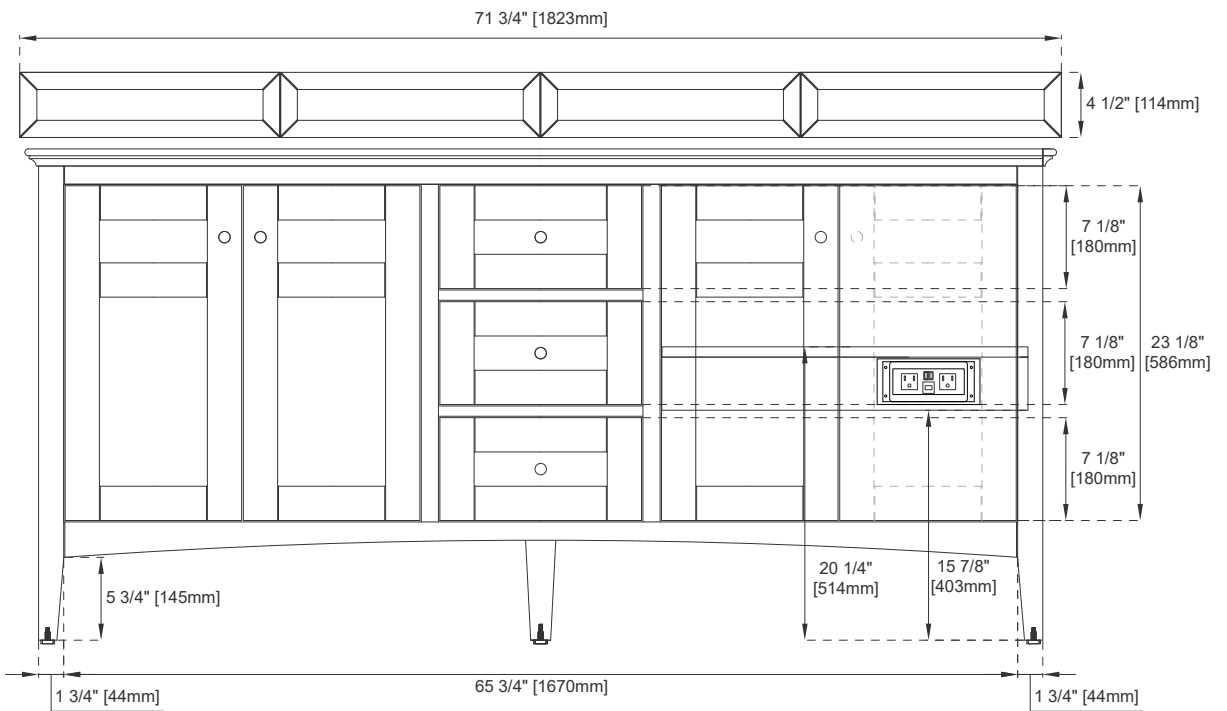

Hardware Material and Finish: Zinc Alloy in Satin Nickel

Fits Drain Hole Size: 1-3/4"

Overflow: Front Facing

Full Extension, Soft Close Glides

European Soft Close Hinges

Aluminum Laminate Drawer Liners

Adjustable Levelers

Dimension

Width: 71-1/8"

Depth: 23-1/8"

Height: 33-7/8"

Rough-In Height: 21-1/2"

72" VANITY

VANITIES

Knob

Bamboo Drawer Organizer

Top View

Front View

All dimensions are nominal

72" VANITY

VANITIES

Side View 1

Side View 2

Side View 3

Back View

All dimensions are nominal