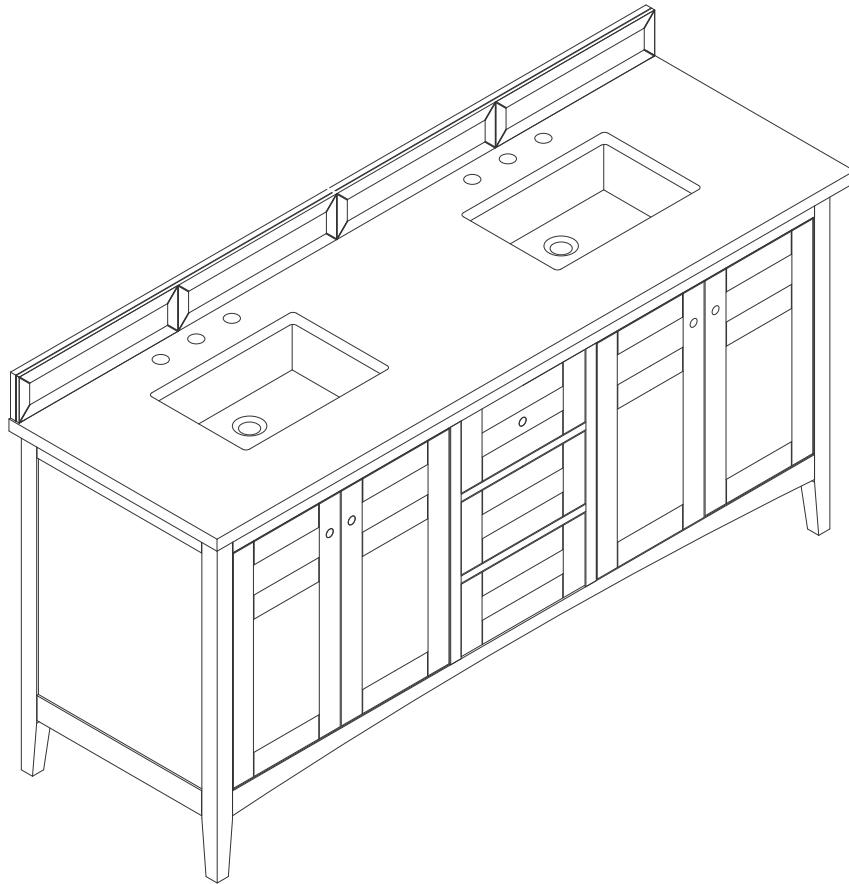

72" VANITY

VANITIES

Features and Materials

Solids: Soft Maple and Yellow Poplar

Panels: Plywood

Installation Type: Floor Standing

Number of Basins: Two, with optional 3cm top

Vanity Top Included: NO, Optional 3cm Tops Available with Sinks Optional

Wooden Backsplash

Number of Doors: Four

Number of Drawers: Three

USB/Power Component: YES

Cord Length: 6'6"

Assembly Required: NO

Bamboo Storage Tray: YES

Drawer Box Material and Construction: 15mm Poplar/English Dovetail Joinery

Hardware Material and Finish: Zinc Alloy in Satin Nickel

Fits Drain Hole Size: 1-3/4"

Overflow: Front Facing

Full Extension, Soft Close Glides

European Soft Close Hinges

Aluminum Laminate Drawer Liners

Adjustable Levelers

Dimension

Width: 71-1/8"

Depth: 23-1/8"

Height: 33-7/8"

Rough-In Height: 21-1/2"

72" VANITY

VANITIES

Knob