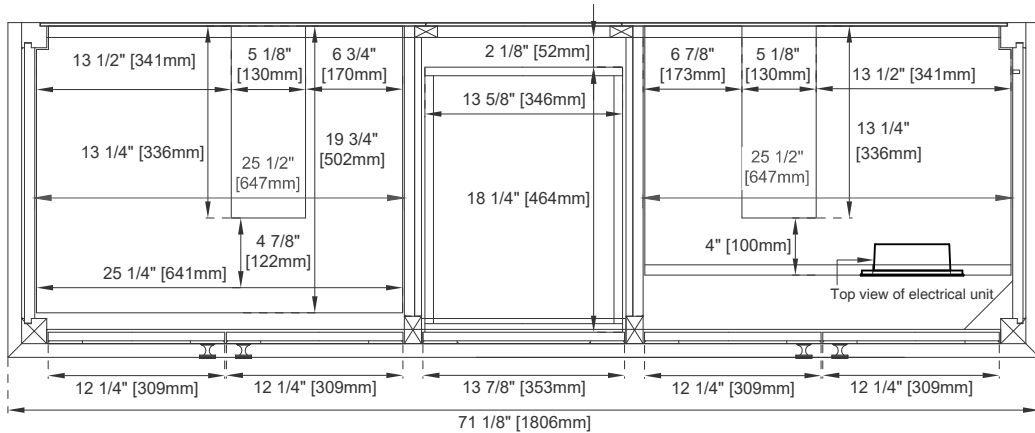

Wooden Backsplash

Number of Doors: Four

Number of Drawers: Three

USB/Power Component: YES

Cord Length: 6'6"

Assembly Required: NO

Bamboo Storage Tray: YES

Drawer Box Material and Construction: 15mm Poplar/English Dovetail Joinery

Dimension

Width: 71-1/8"

Depth: 23-1/8"

Height: 33-7/8"

Rough-In Height: 21-1/2"

72" VANITY

VANITIES

Knob

Bamboo Drawer Organizer

Top View

Front View

All dimensions are nominal

72" VANITY

VANITIES

Side View 1

Side View 2

Side View 3

Back View

All dimensions are nominal