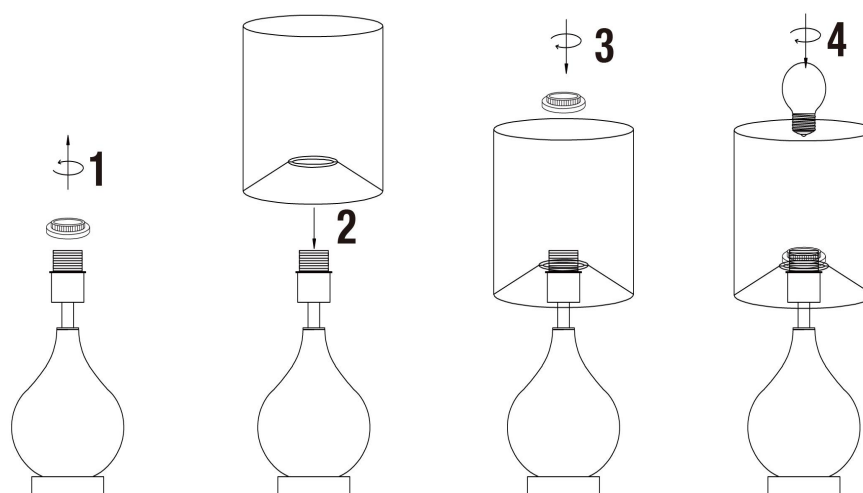

Lampshade Installation

1

Place the parts as shown in the picture

Placez les pièces comme indiqué sur l'image

2

Attach the top and bottom metal rings to the Velcro Strips on the upper and lower parts of the lampshade as shown in the picture.

Fixez les anneaux métalliques supérieur et inférieur aux bandes Velcro sur les parties supérieure et inférieure de l'abat-jour comme indiqué sur l'image.

3

Firmly secure the connection end of the lampshade.

Fixez fermement l'extrémité de connexion de l'abat-jour.

4

Installation complete.

Installation terminée.

INSTRUCTION

EN:

Product Type: Table lamp Input
Voltage Current: 120V Output
Power: MAX 60W
Bulb Base: E26
Indoor use only

How to Install?

1. Unscrew the fixing ring from the lamp holder.
2. Fix the lamp shade on the lamp holder.
3. Tighten the fixing ring.
4. Install the bulb.

NOTE: A spare ring is included in the package. (For installation images/video tutorial, please check the purchase link.)