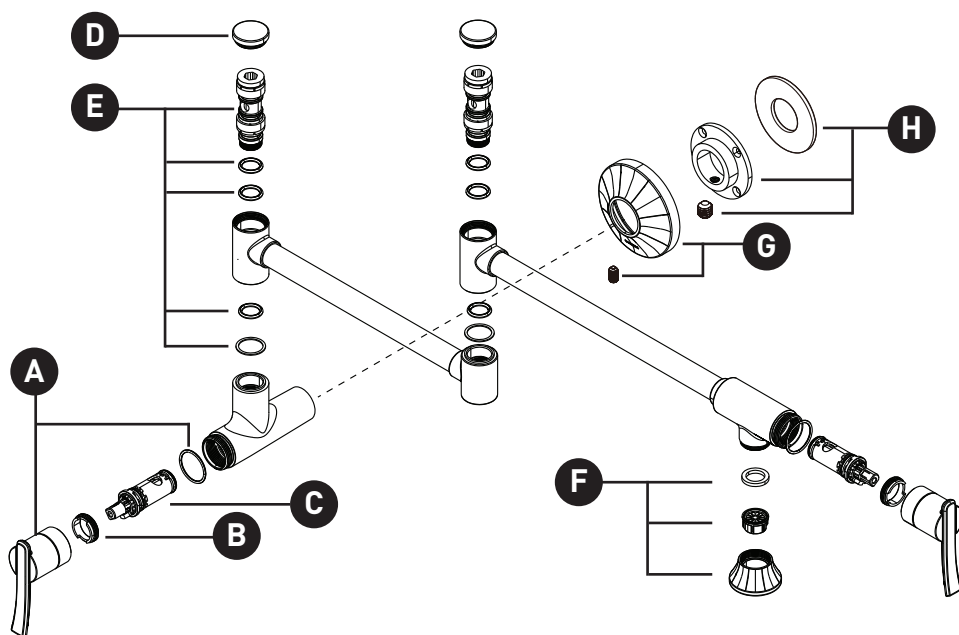

MOEN®

ILLUSTRATED PARTS

SINEMA

Pot-Filler Faucet
S6651 Series

ORDER BY PART NUMBER

ID	Kit Number	Finish
*A	218808	See below
B	110307	N/A
C	14891	N/A
*D	130966	See below
E	130967	N/A
*F	218809	See below
*G	218807	See below
H	130969	N/A

*Finish Determined by Suffix

<u>Finish</u>	<u>Description</u>
No Suffix	Chrome
SRS	Spot Resist Stainless
BL	Matte Black
NL	Polished Nickel