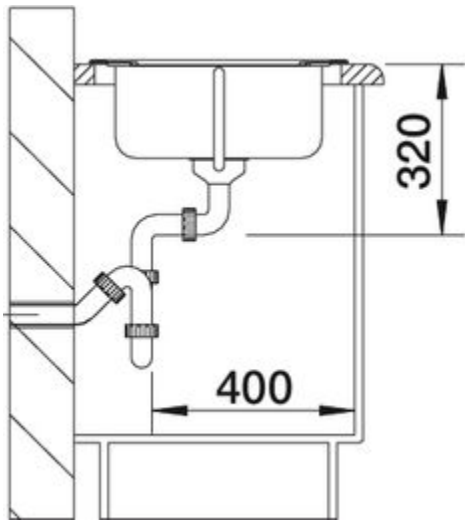

BLANCO TIPO XL 6 S

Item No. BL450749

Pros

A new definition of comfort

- Large bowl sizes
- Functional design
- Specific drainboard design

Surfaces

Stainless steel
18/10

Stainless steel 18/10

Item No. BL450749

Details

Top View

Side View

Front View

Scope of supply

3 1/2" basket strainer

Design tips

Cabinet Width: 60 cm

Bowl depth: 180 mm

Cut out size: 933 x 483 x R15

Universal handing

Extra large bowl

Taps

BLANCO PIER

chrome