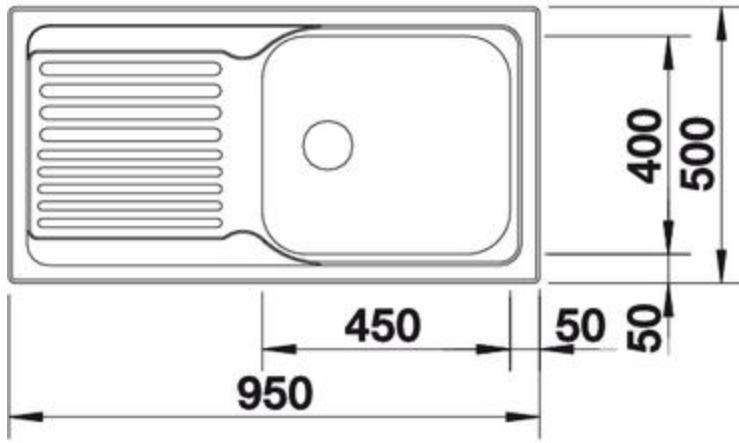

BLANCO TIPO XL 6 S

Item No. BL450749

Pros

A new definition of comfort

- Large bowl sizes
- Functional design
- Specific drainboard design

Surfaces

Stainless steel
18/10

Stainless steel 18/10

Item No. BL450749

Details

Top View

Side View

Front View

Scope of supply

3 1/2" basket strainer

Design tips

Cabinet Width: 60 cm

Bowl depth: 180 mm

Cut out size: 933 x 483 x R15

Universal handing

Extra large bowl

Taps

BLANCO PIER

chrome