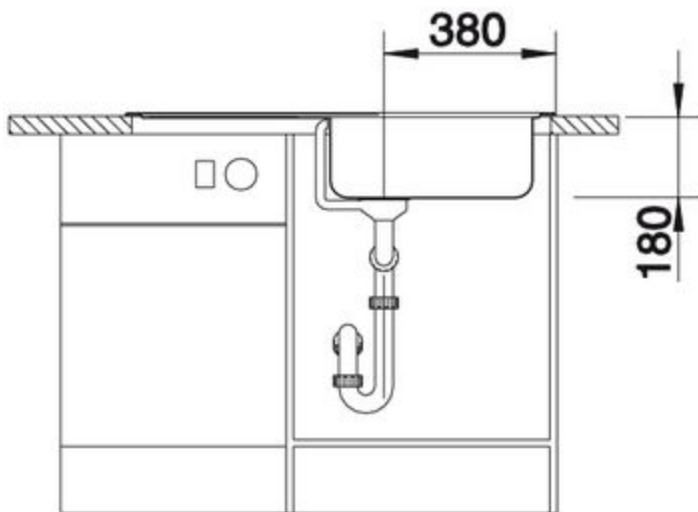

Item No. BL450749

Details

Top View

Side View

Front View

Scope of supply

3 1/2" basket strainer

Design tips

Cabinet Width: 60 cm

Bowl depth: 180 mm

Cut out size: 933 x 483 x R15

Universal handing

Extra large bowl

Taps

BLANCO PIER

chrome