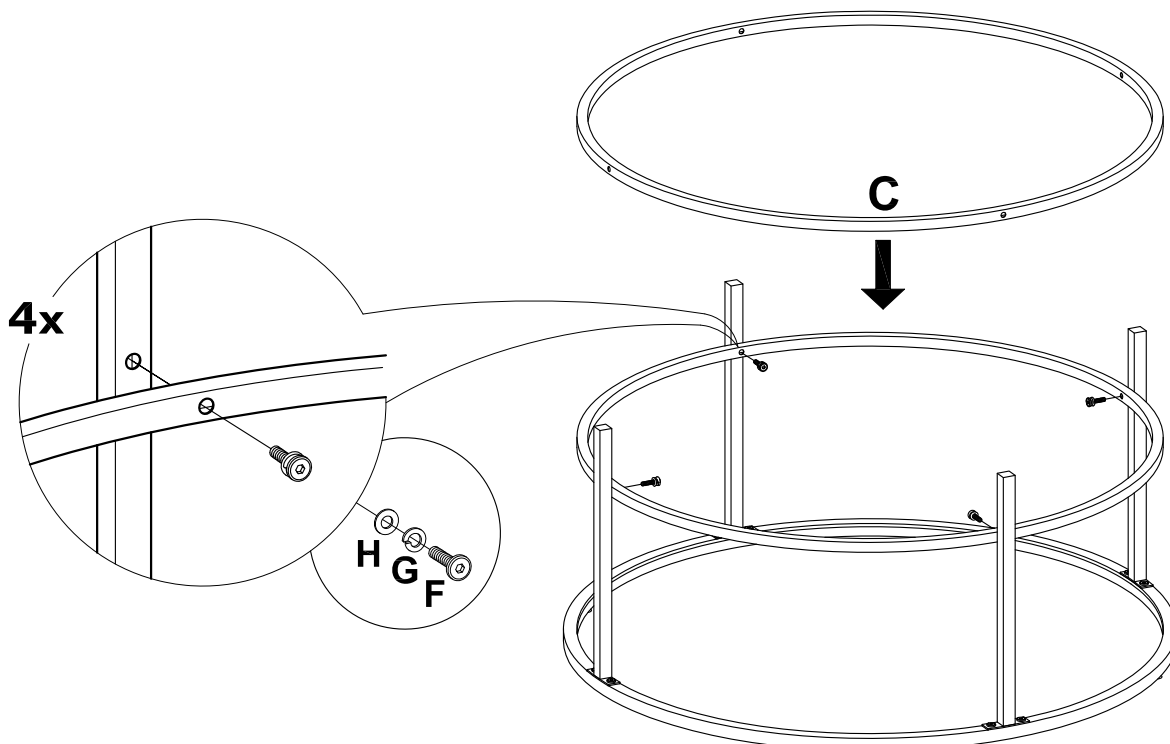

Assembly Instructions

COFFEE TABLE

NO.	PART	DESCRIPTION	Q'TY	NO.	PART	DESCRIPTION	Q'TY
A			1PC	D			4PCS
B			1PC	E		Allen Head Bolt 15mm	8PCS
				F		Allen Head Bolt 28mm	4PCS
				G		Spring Washers	12PCS
C			1PC	H		Flat Washers	12PCS
				I		Allen Head Wrench	1PC

Assembly Instructions

COFFEE TABLE

STEP 1

STEP 2

Assembly Instructions

COFFEE TABLE

STEP 3