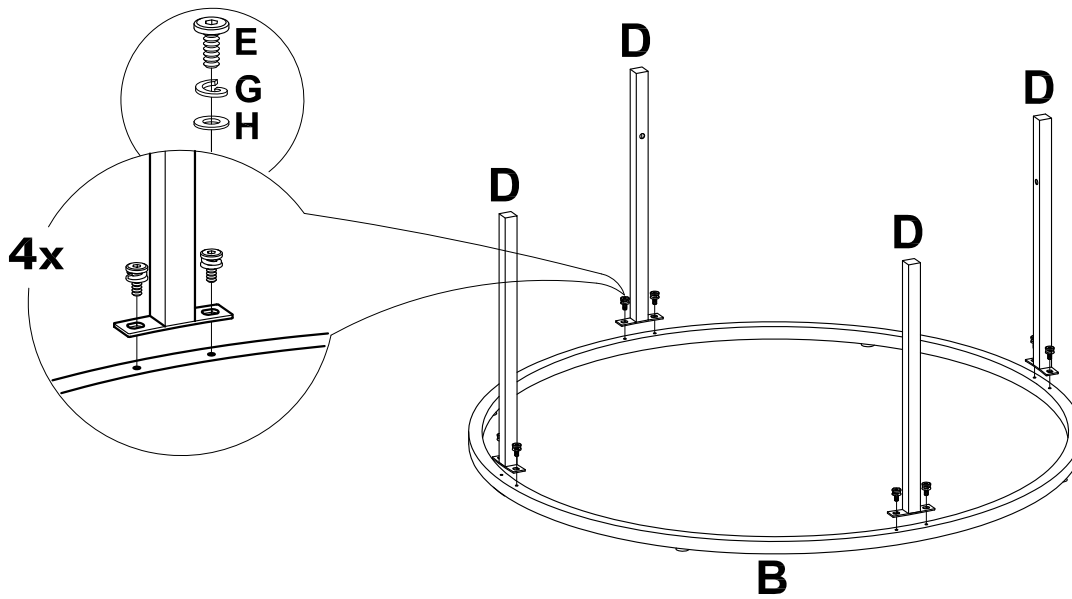

Assembly Instructions

COFFEE TABLE

NO.	PART	DESCRIPTION	Q'TY	NO.	PART	DESCRIPTION	Q'TY
A			1PC	D			4PCS
B			1PC	E		Allen Head Bolt 15mm	8PCS
				F		Allen Head Bolt 28mm	4PCS
				G		Spring Washers	12PCS
C			1PC	H		Flat Washers	12PCS
				I		Allen Head Wrench	1PC

Assembly Instructions

COFFEE TABLE

STEP 1

STEP 2

Assembly Instructions

COFFEE TABLE

STEP 3