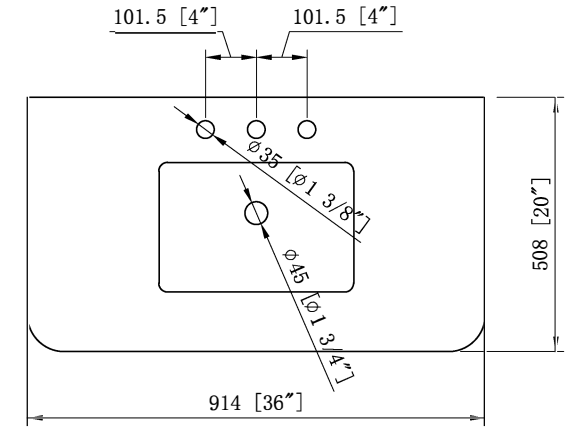

36" Bathroom Vanity

36 in. W x 20 in.D x 20 in.H
(91.4 cm x 50.8 cm x 50.8 cm)

Top View

Back View