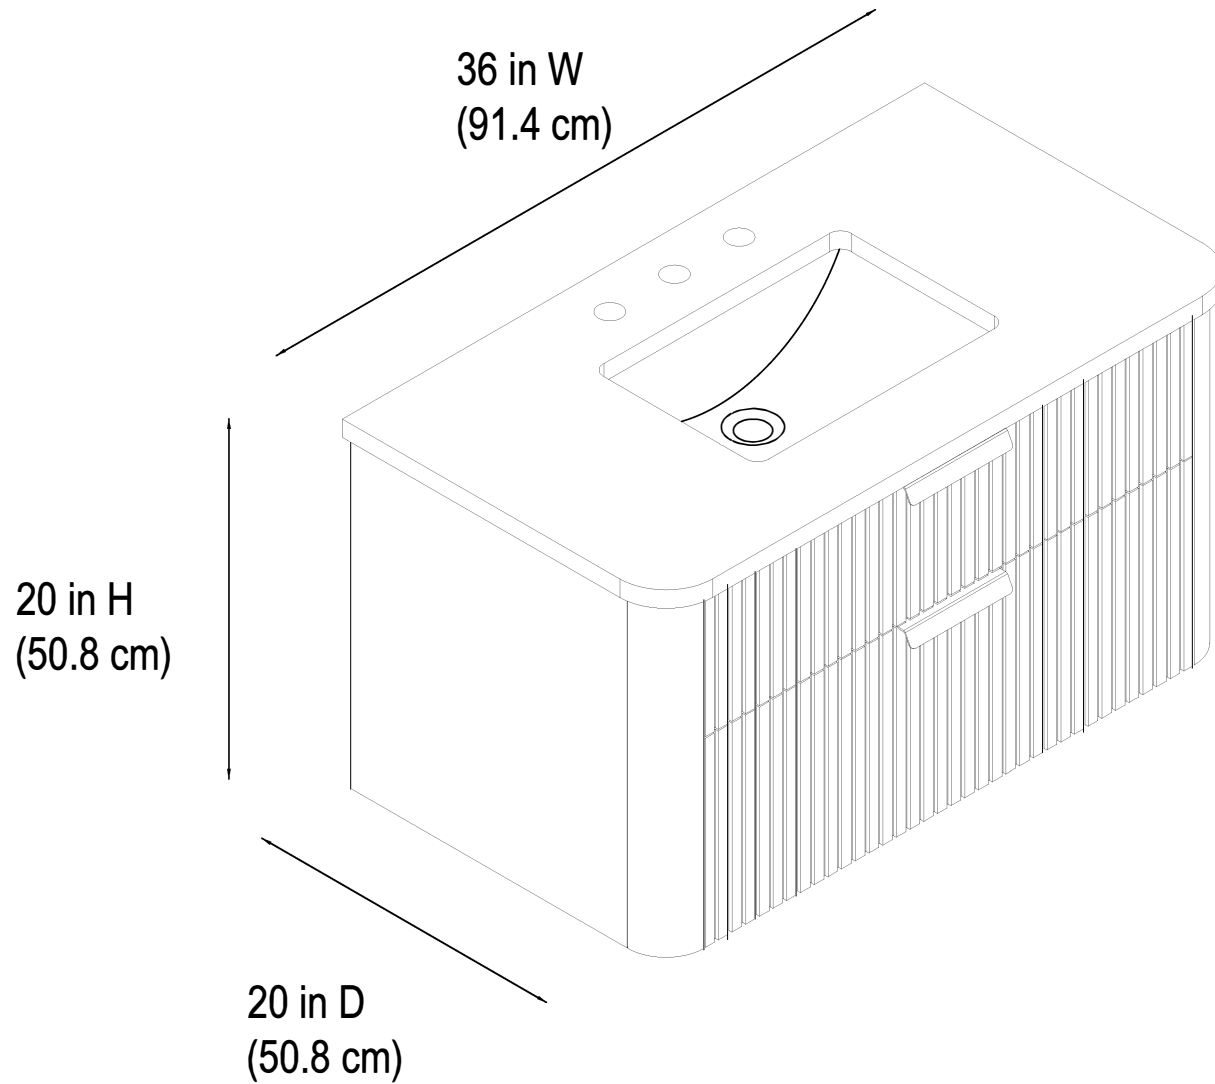

36" Bathroom Vanity

36 in. W x 20 in.D x 20 in.H
(91.4 cm x 50.8 cm x 50.8 cm)

Top View

Back View