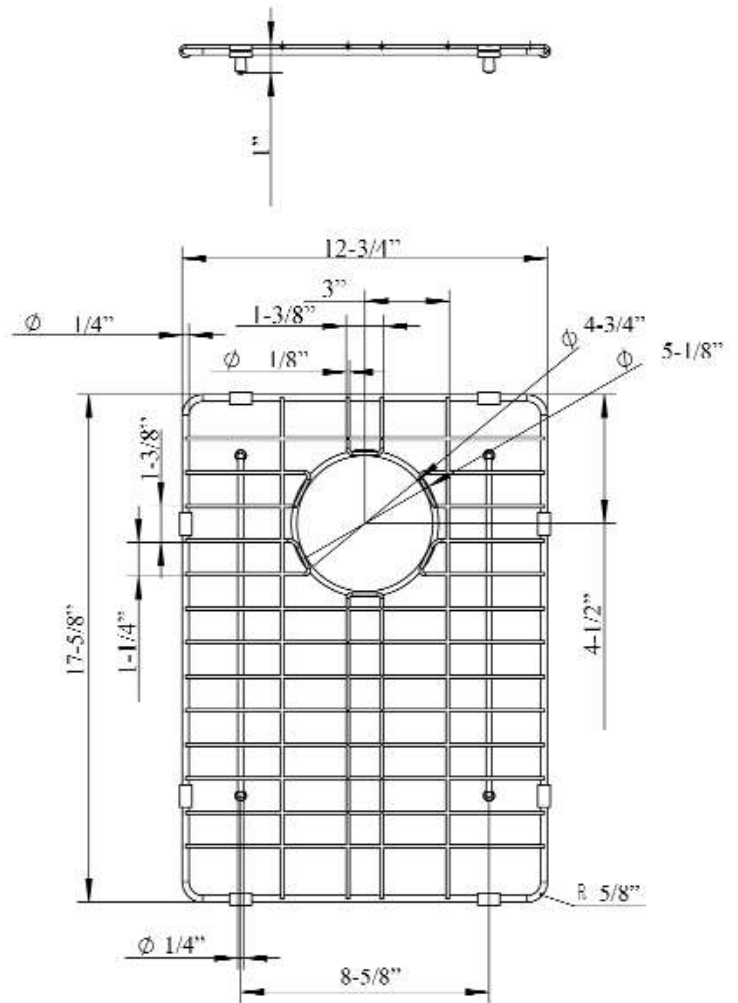

# PSSSB2054 WIRE GRID

Cat. No.  
PSSSB2054-WIRE

## Features:

- ▶ Fits bottom of PSSSB2054 prep sink
- ▶ Rubber Feet Covers Included

## Finishes:

**SS** Stainless Steel

W: 12-<sup>3</sup>/<sub>4</sub>"  
D: 17-<sup>5</sup>/<sub>8</sub>"  
H: 1"

Drain Hole : 4-<sup>3</sup>/<sub>4</sub>"

Dimensions and specifications subject to change without notice.