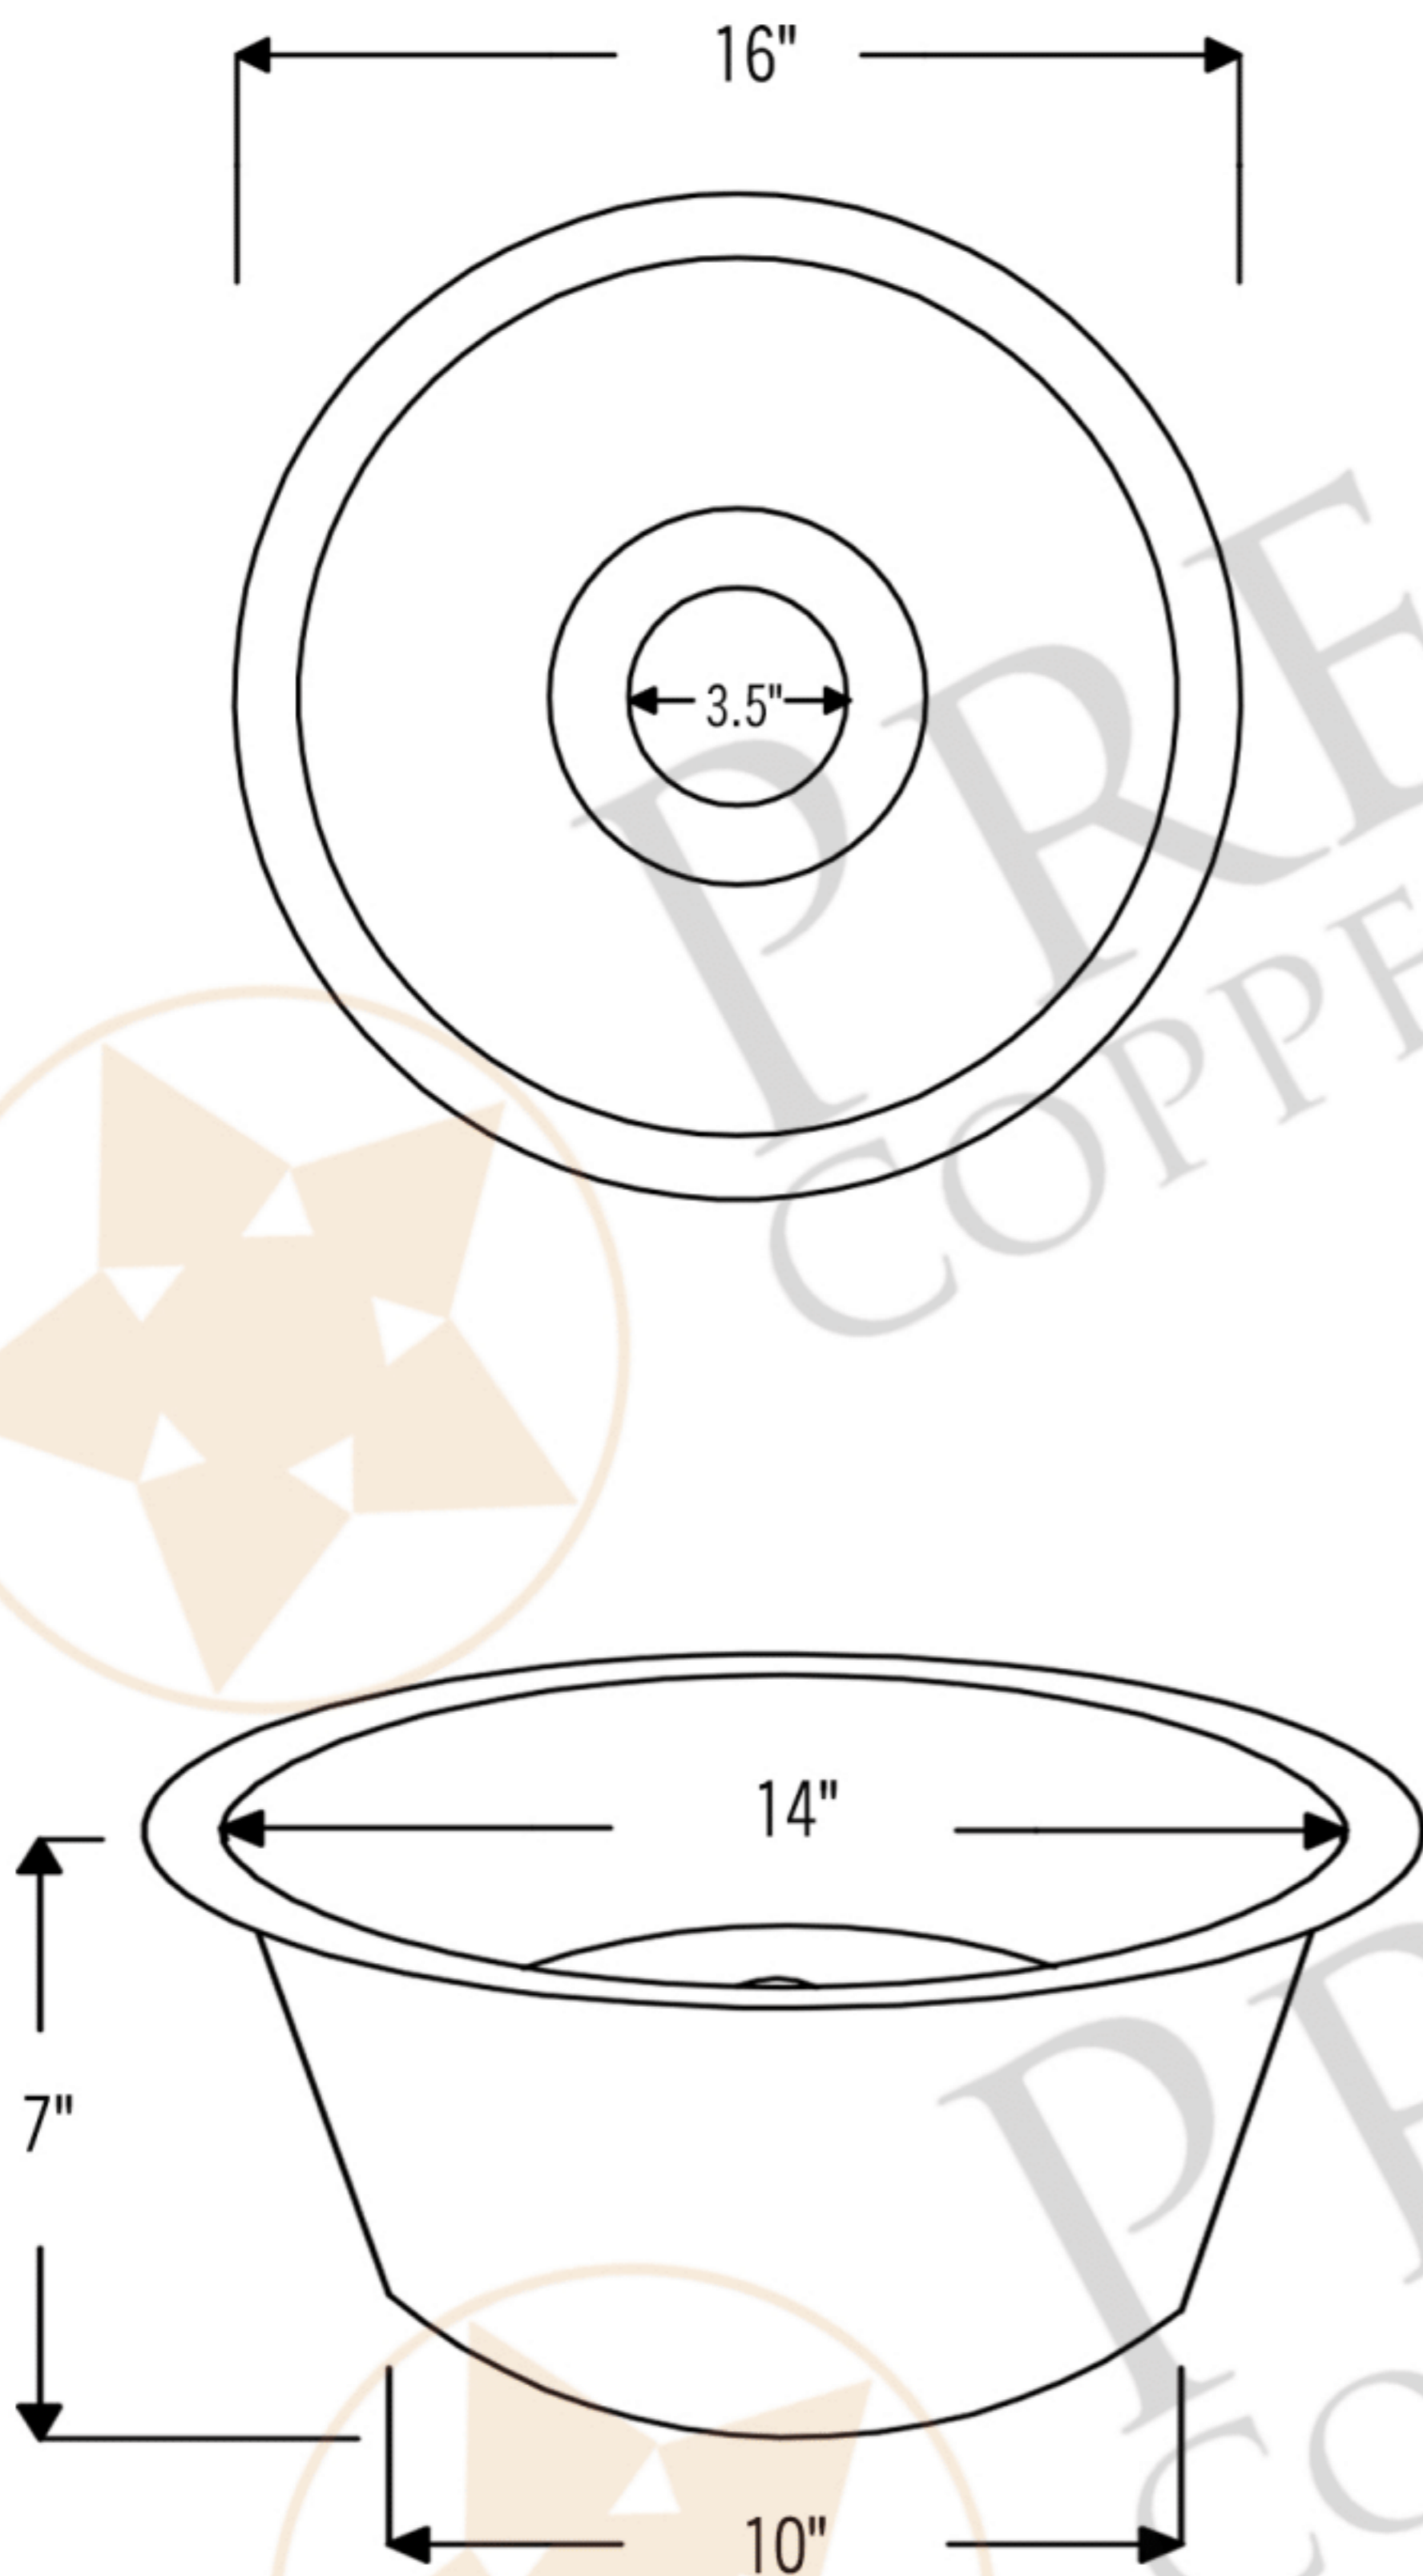

PREMIER
COPPER PRODUCTS

MODEL NUMBER: BR16DB3

- Description: 16" Round Hammered Copper Prep Sink with 3.5" Drain Opening
- Outer Dimension: 16" x 7"
- Inner Dimension: 14" x 7"
- Rim: 1"
- Drain Opening: 3.5"
- Finish: Oil Rubbed Bronze

CODE/STANDARD COMPLIANCE

* IAPMO/cUPC LISTED

* ORB: Oil Rubbed Bronze

THIS PRODUCT IS HAND CRAFTED, SMALL VARIANCES IN COLOR AND SIZE MAY OCCUR.
DO NOT MAKE ANY INSTALLATION CUTS UNTIL YOU RECEIVE YOUR ITEM(S).