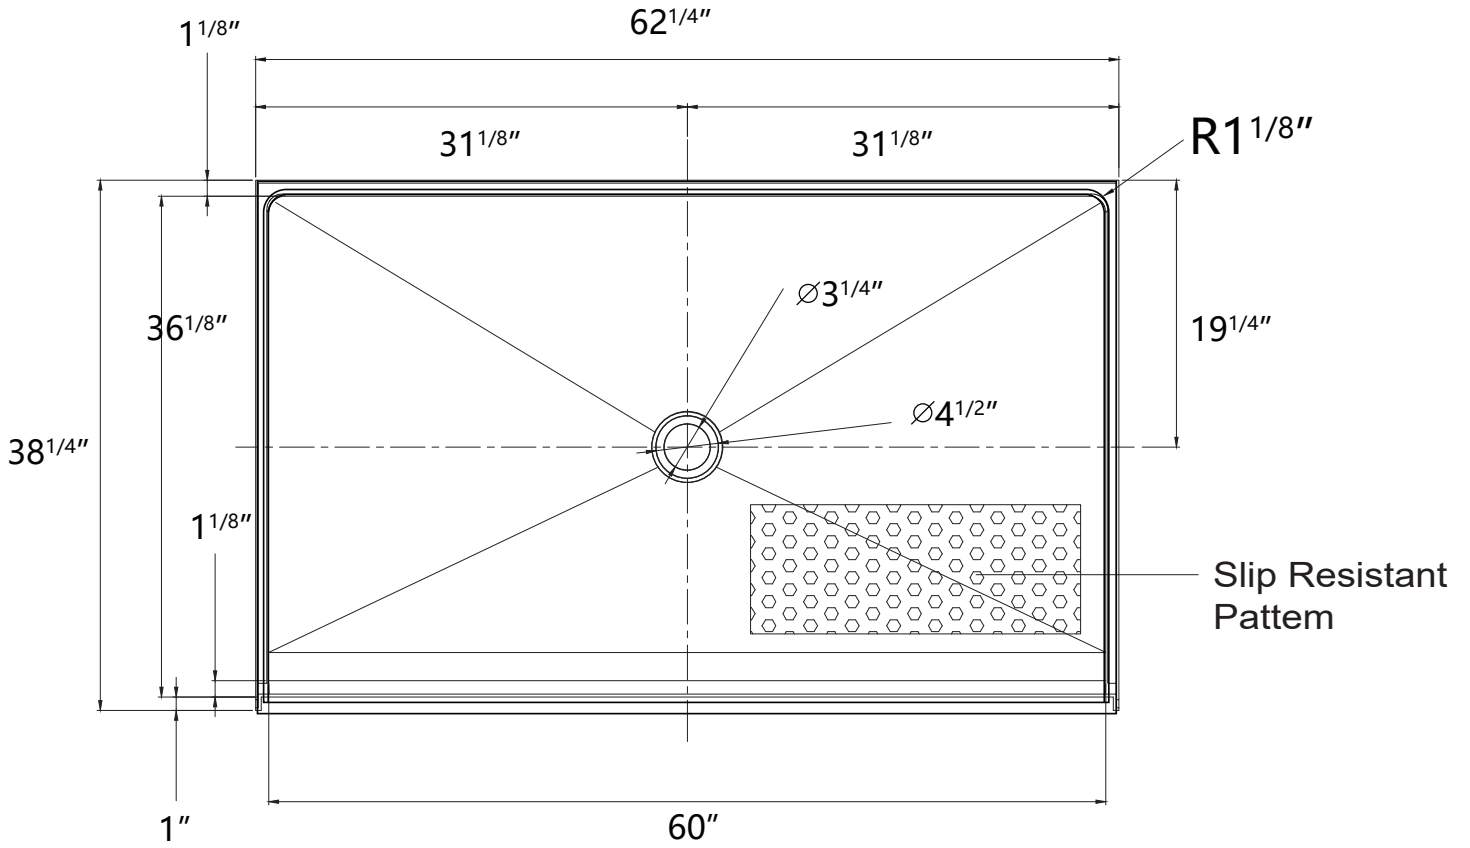

# SIZE DETAILS

PRODUCT  
INSTRUCTION  
VIDEO

MODEL No. GP-ADA-6238C

# SIZE DETAILS

Top View

Side View

Front View