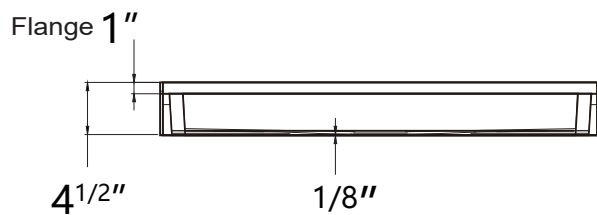

# SIZE DETAILS

PRODUCT  
INSTRUCTION  
VIDEO

MODEL No. GP-ADA-6238C

# SIZE DETAILS

Top View

Side View

Front View