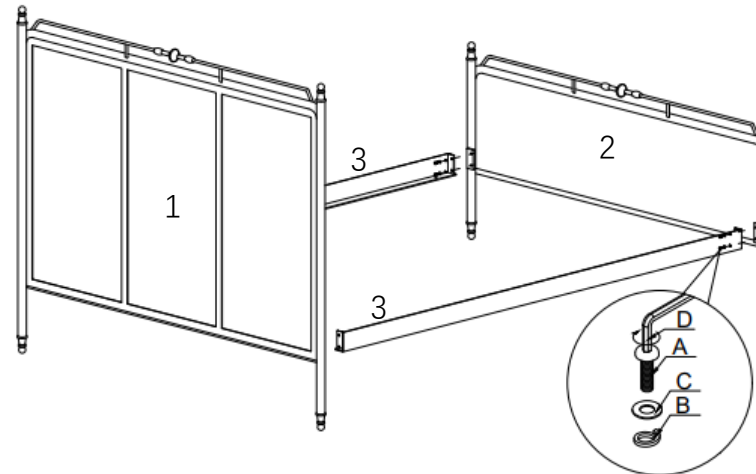

ASSEMBLY INSTRUCTION FOR Leyla Bed-Twin

Components

A		8PCS	Hexagon bolt	M8×20
B		8PCS	Lock washer	M8
C		8PCS	Washer	20×8
D		1PC	Allen key	M8
E		6PCS	Hexagon bolt	M6×20
F		6PCS	Lock washer	M6
G		6PCS	Washer	16×6
H		1PC	Allen key	M6
I		6PCS	Nut	M6

Part List		
NO	Description	QTY
1	Headboard	1
2	Footboard	1
3	Siderail	2
4	Slat	1

Assembly Steps

Step 1

Step 2