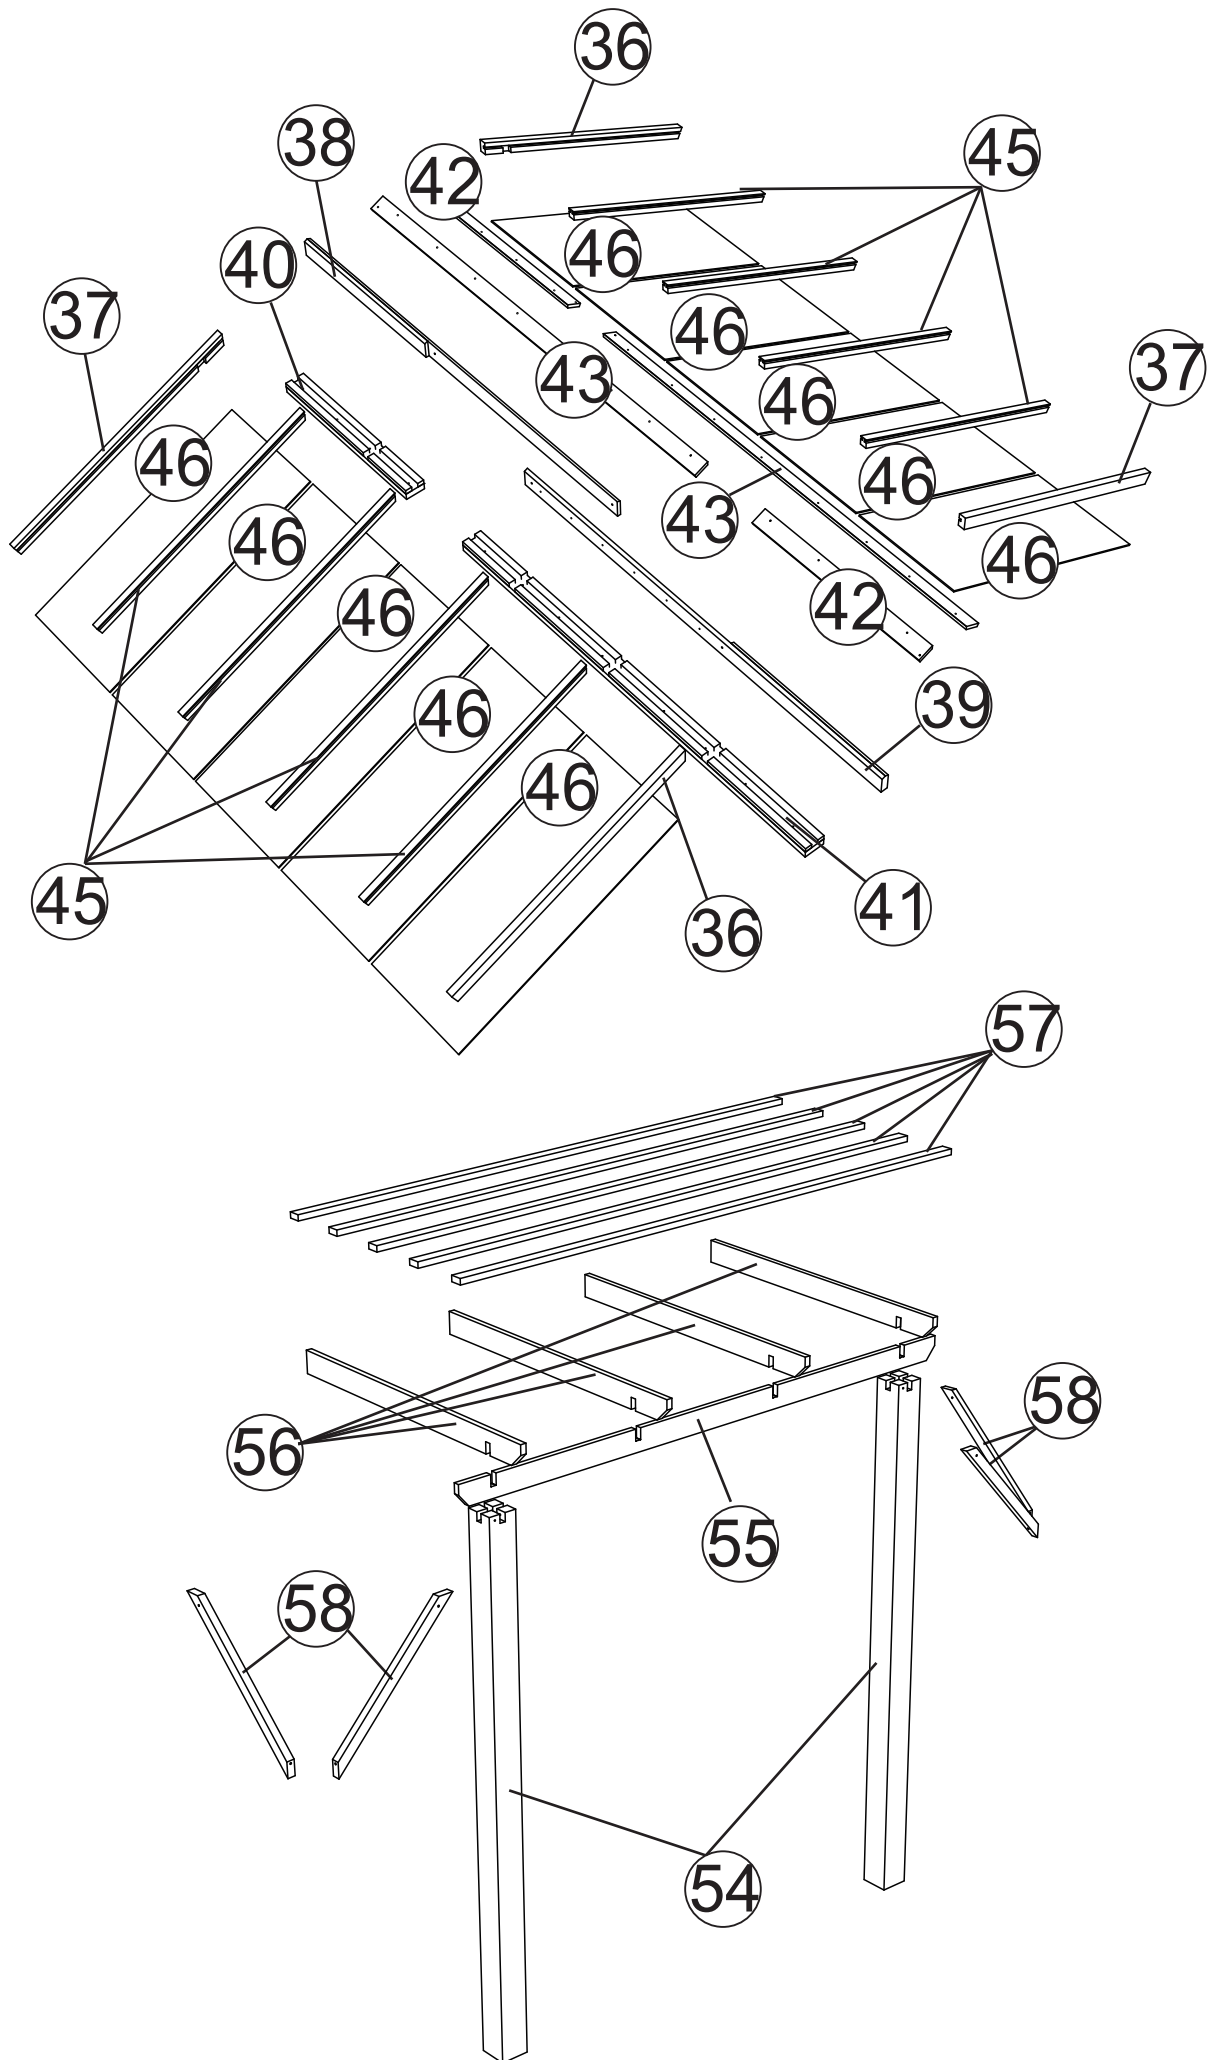

Greenhouses for Outdoors

Product ID. 7A5RS

Scan for Support
support@garvee.com

Distributed by
GARVEE.com

1 x1

2 x11

3 x2

4 x2

5 x4

6 x4

7 x1

8 x1

9 x2

10 x2

11 x2

12 x2

37 x2

PARTS

HARDWARE

A x 3
M4x25

B x 4
M6x25

B x 4
M6x25

X2

B x 8
M6x25

The hole spacing is wide on both sides

C x 6
M4x30

C x3
M4x30

A x 4
M4x25

E x 2

F x 8
M4x20

E x 2

F x 8
M4x20