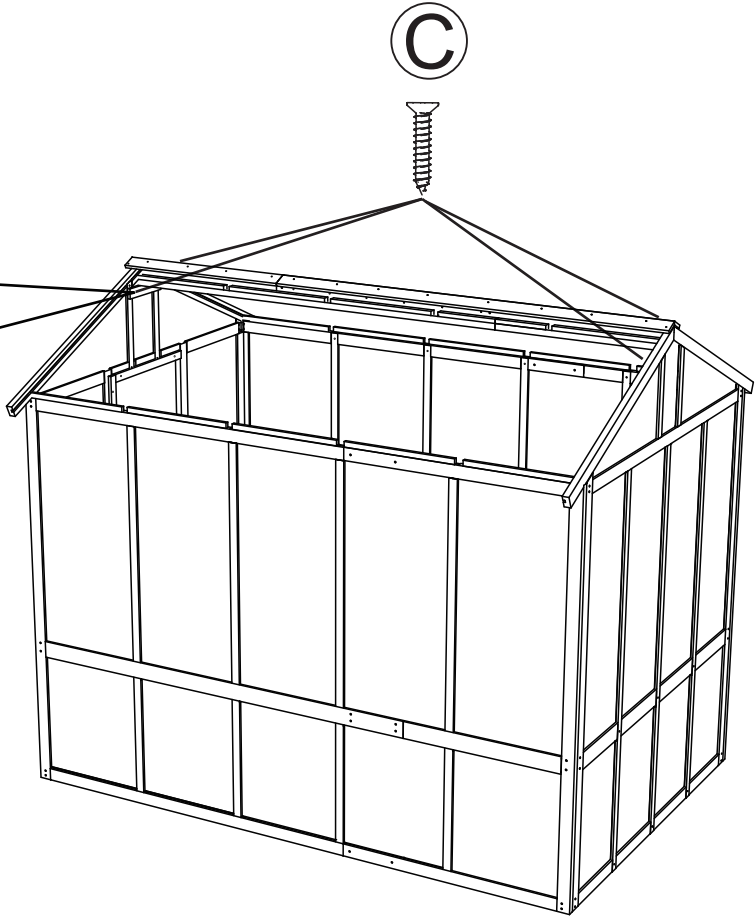

Greenhouses for Outdoors

Product ID. 7A5RS

Scan for Support
support@garvee.com

Distributed by
GARVEE.com

1 x1

2 x11

3 x2

4 x2

The hole spacing is wide on both sides

C x 6
M4x30

C x3
M4x30

A x 4
M4x25

E x 2

F x 8
M4x20

E x 2

F x 8
M4x20

A x 6
M4x25

B x 2
M6x25

C x12
M4x30

A x24
M4x25

C x4
M4x30

C

C

C x4
M4x30

44

C

C

D x 4
M4x50

C x 4
M4x30

D x 4
M4x50

C x 4
M4x30

F x 5
M4x20