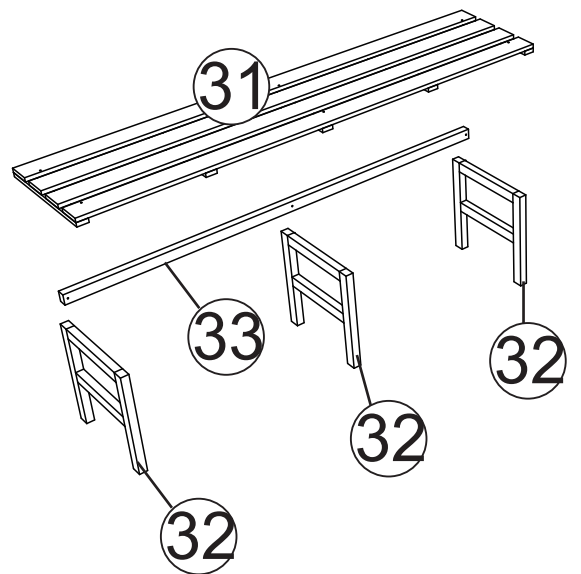

Greenhouses for Outdoors

Product ID. 7A5RS

Scan for Support
support@garvee.com

Distributed by
GARVEE.com

1 x1

2 x11

3 x2

4 x2

5 x4

6 x4

7 x1

8 x1

9 x2

10 x2

11 x2

12 x2

13 x2

14 x2

15 x12

16 x12

17 x1

18 x1

19 x1

20 x1

The hole spacing is wide on both sides

C x 6
M4x30

C x3
M4x30

A x 4
M4x25

E x 2

F x 8
M4x20

E x 2

F x 8
M4x20