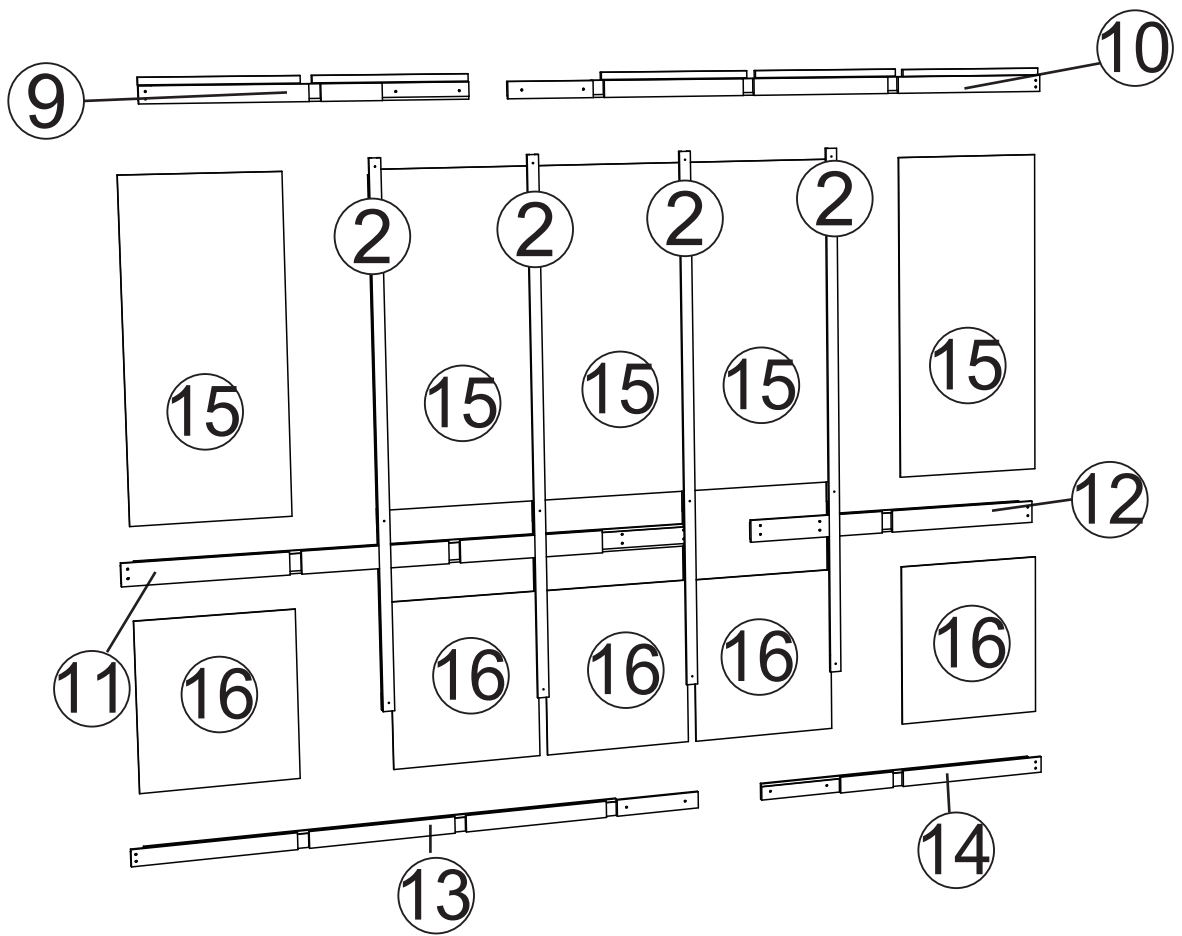

Greenhouses for Outdoors

Product ID. 7A5RS

Scan for Support
support@garvee.com

Distributed by
GARVEE.com

1 x1

2 x11

3 x2

4 x2

5 x4

6 x4

7 x1

8 x1

9 x2

10 x2

11 x2

12 x2

13 x2

14 x2

15 x12

16 x12

17 x1

18 x1

19 x1

20 x1

The hole spacing is wide on both sides

C x 6
M4x30

C x3
M4x30

A x 4
M4x25

E x 2

F x 8
M4x20

E x 2

F x 8
M4x20