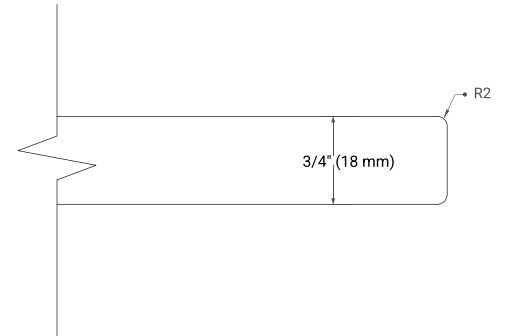

66" DOUBLE SINK BASE CABINET

BASE CABINET DIMENSIONS

66" W x 21.5" D x 34.5" H

FEATURES

- Solid wood frame & plywood panels
- Dovetail drawers and joints
- Soft closing doors & drawers

HARDWARE FINISHES*

Brushed Nickel Satin Brass Matte Black Polished Chrome

67" DOUBLE RECTANGLE SINK COUNTERTOP WITH 0.75 IN. THICKNESS

OVERALL DIMENSIONS

67" W x 22" D x 0.75" H

COUNTERTOP OPTIONS

Carrara Marble

FEATURES

- Solid countertop with mitered edges & seams
- Undermount white rectangular sink
- Pre-drilled for 8" widespread faucet

INCLUDED

- Countertop
- Matching Backsplash
- Rectangle Sinks

COUNTERTOP PLAN VIEW

EDGE SIDE VIEW

THREE DIMENSIONAL COUNTERTOP VIEW