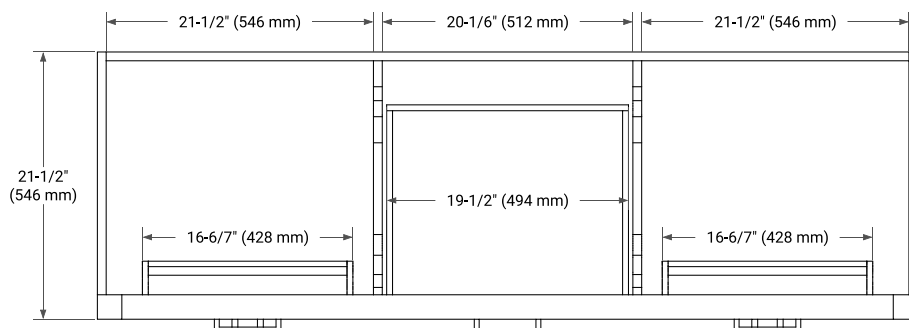

66" DOUBLE SINK BASE CABINET

BASE CABINET DIMENSIONS

66" W x 21.5" D x 34.5" H

FEATURES

- Solid wood frame & plywood panels
- Dovetail drawers and joints
- Soft closing doors & drawers

HARDWARE FINISHES*

Brushed Nickel Satin Brass Matte Black Polished Chrome

67" DOUBLE RECTANGLE SINK COUNTERTOP WITH 0.75 IN. THICKNESS

OVERALL DIMENSIONS

67" W x 22" D x 0.75" H

COUNTERTOP OPTIONS

Carrara Marble

FEATURES

- Solid countertop with mitered edges & seams
- Undermount white rectangular sink
- Pre-drilled for 8" widespread faucet

INCLUDED

- Countertop
- Matching Backsplash
- Rectangle Sinks

COUNTERTOP PLAN VIEW

EDGE SIDE VIEW

THREE DIMENSIONAL COUNTERTOP VIEW