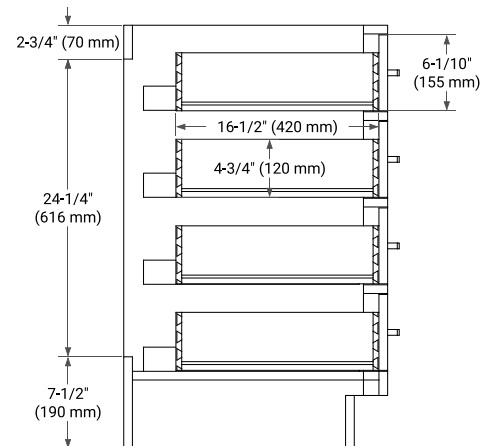

66" DOUBLE SINK BASE CABINET

BASE CABINET DIMENSIONS

66" W x 21.5" D x 34.5" H

FEATURES

- Solid wood frame & plywood panels
- Dovetail drawers and joints
- Soft closing doors & drawers

HARDWARE FINISHES*

Brushed Nickel Satin Brass Matte Black Polished Chrome

67" DOUBLE RECTANGLE SINK COUNTERTOP WITH 0.75 IN. THICKNESS

OVERALL DIMENSIONS

67" W x 22" D x 0.75" H

COUNTERTOP OPTIONS

Carrara Marble

FEATURES

- Solid countertop with mitered edges & seams
- Undermount white rectangular sink
- Pre-drilled for 8" widespread faucet

INCLUDED

- Countertop
- Matching Backsplash
- Rectangle Sinks

COUNTERTOP PLAN VIEW

EDGE SIDE VIEW

THREE DIMENSIONAL COUNTERTOP VIEW