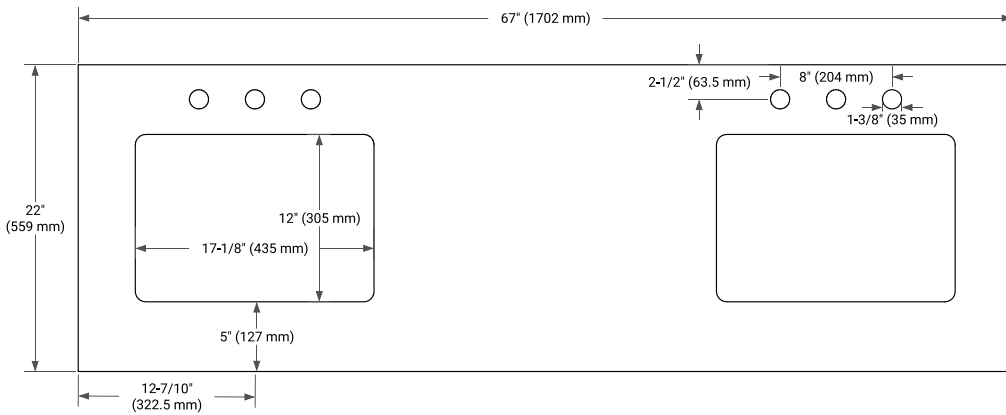

66" DOUBLE SINK BASE CABINET

BASE CABINET DIMENSIONS

66" W x 21.5" D x 34.5" H

FEATURES

- Solid wood frame & plywood panels
- Dovetail drawers and joints
- Soft closing doors & drawers

HARDWARE FINISHES*

Brushed Nickel Satin Brass Matte Black Polished Chrome

67" DOUBLE RECTANGLE SINK COUNTERTOP WITH 0.75 IN. THICKNESS

OVERALL DIMENSIONS

67" W x 22" D x 0.75" H

COUNTERTOP OPTIONS

Carrara Marble

FEATURES

- Solid countertop with mitered edges & seams
- Undermount white rectangular sink
- Pre-drilled for 8" widespread faucet

INCLUDED

- Countertop
- Matching Backsplash
- Rectangle Sinks

COUNTERTOP PLAN VIEW

EDGE SIDE VIEW

THREE DIMENSIONAL COUNTERTOP VIEW