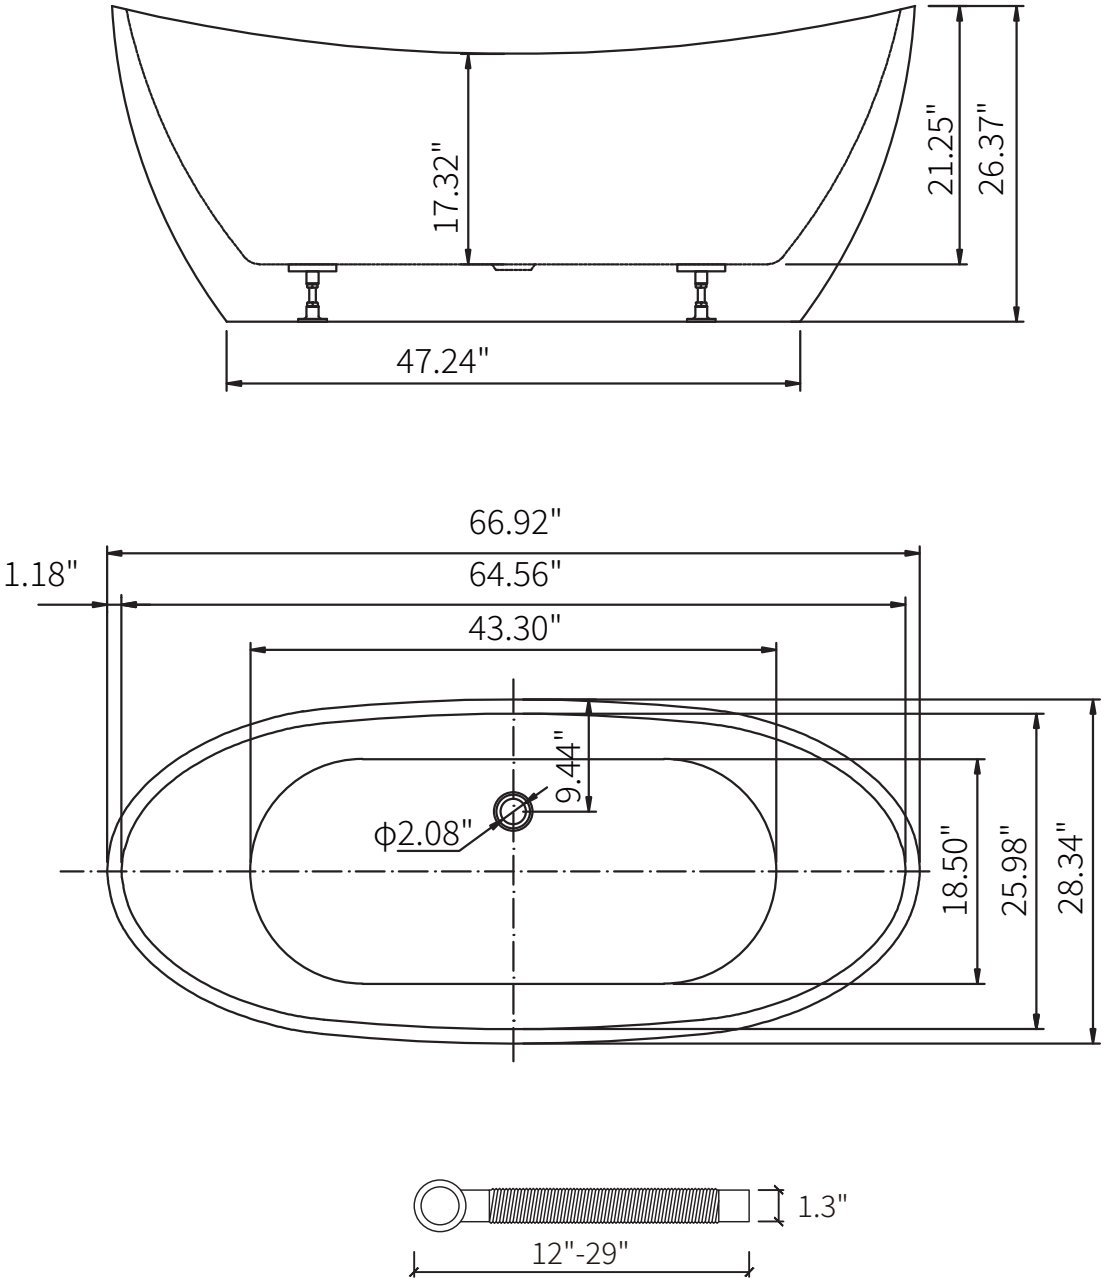

Dimension/Specification

Extensive Drain Pipe

Sku RX-A03-67