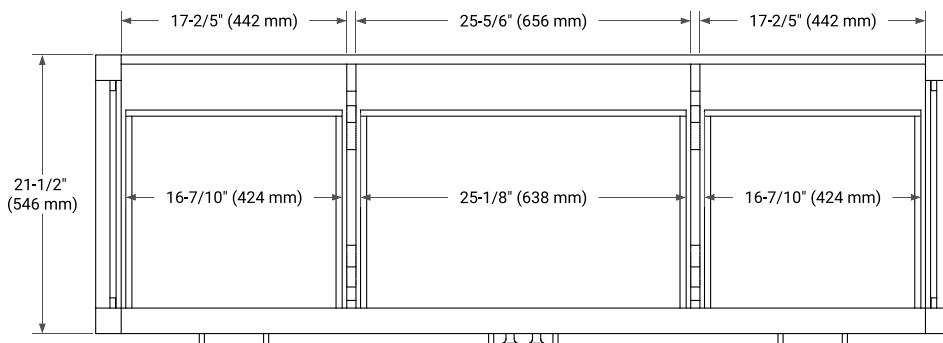

66" SINGLE SINK BASE CABINET

BASE CABINET DIMENSIONS

66" W x 21.5" D x 34.5" H

FEATURES

- Solid wood frame & plywood panels
- Dovetail drawers and joints
- Soft closing doors & drawers

HARDWARE FINISHES*

Brushed Nickel Satin Brass Matte Black Polished Chrome

PLAN VIEW

67" SINGLE RECTANGLE SINK COUNTERTOP WITH 1.5 IN. THICKNESS

OVERALL DIMENSIONS

67" W x 22" D x 1.5" H

COUNTERTOP OPTIONS

Carrara Marble

White Quartz

FEATURES

- Solid countertop with mitered edges & seams
- Undermount white rectangular sink
- Pre-drilled for 8" widespread faucet

INCLUDED

- Countertop
- Matching Backsplash
- Rectangle Sink

COUNTERTOP PLAN VIEW

EDGE SIDE VIEW

THREE DIMENSIONAL COUNTERTOP VIEW