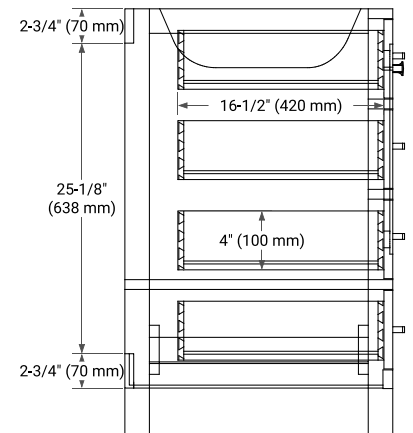

66" SINGLE SINK BASE CABINET

BASE CABINET DIMENSIONS

66" W x 21.5" D x 34.5" H

FEATURES

- Solid wood frame & plywood panels
- Dovetail drawers and joints
- Soft closing doors & drawers

HARDWARE FINISHES*

Brushed Nickel Satin Brass Matte Black Polished Chrome

PLAN VIEW

67" SINGLE RECTANGLE SINK COUNTERTOP WITH 1.5 IN. THICKNESS

OVERALL DIMENSIONS

67" W x 22" D x 1.5" H

COUNTERTOP OPTIONS

Carrara Marble

White Quartz

FEATURES

- Solid countertop with mitered edges & seams
- Undermount white rectangular sink
- Pre-drilled for 8" widespread faucet

INCLUDED

- Countertop
- Matching Backsplash
- Rectangle Sink

COUNTERTOP PLAN VIEW

EDGE SIDE VIEW

THREE DIMENSIONAL COUNTERTOP VIEW