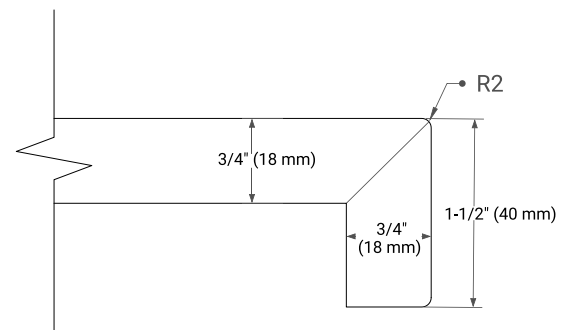

PLAN VIEW

67" SINGLE RECTANGLE SINK COUNTERTOP WITH 1.5 IN. THICKNESS

OVERALL DIMENSIONS

67" W x 22" D x 1.5" H

COUNTERTOP OPTIONS

Carrara Marble

White Quartz

FEATURES

- Solid countertop with mitered edges & seams
- Undermount white rectangular sink
- Pre-drilled for 8" widespread faucet

INCLUDED

- Countertop
- Matching Backsplash
- Rectangle Sink

COUNTERTOP PLAN VIEW

EDGE SIDE VIEW

THREE DIMENSIONAL COUNTERTOP VIEW