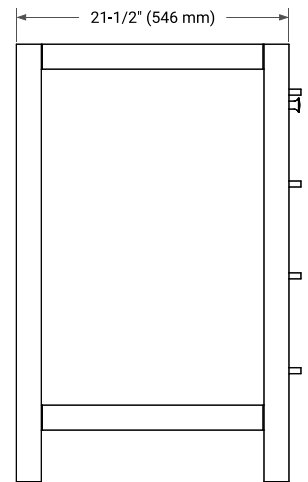

66" SINGLE SINK BASE CABINET

BASE CABINET DIMENSIONS

66" W x 21.5" D x 34.5" H

FEATURES

- Solid wood frame & plywood panels
- Dovetail drawers and joints
- Soft closing doors & drawers

HARDWARE FINISHES*

Brushed Nickel Satin Brass Matte Black Polished Chrome

PLAN VIEW

67" SINGLE RECTANGLE SINK COUNTERTOP WITH 1.5 IN. THICKNESS

OVERALL DIMENSIONS

67" W x 22" D x 1.5" H

COUNTERTOP OPTIONS

Carrara Marble

White Quartz

FEATURES

- Solid countertop with mitered edges & seams
- Undermount white rectangular sink
- Pre-drilled for 8" widespread faucet

INCLUDED

- Countertop
- Matching Backsplash
- Rectangle Sink

COUNTERTOP PLAN VIEW

EDGE SIDE VIEW

THREE DIMENSIONAL COUNTERTOP VIEW