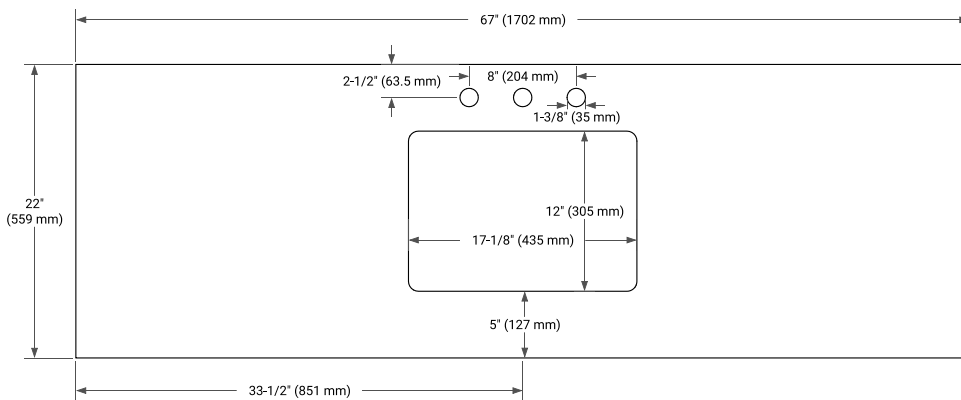

PLAN VIEW

67" SINGLE RECTANGLE SINK COUNTERTOP WITH 1.5 IN. THICKNESS

OVERALL DIMENSIONS

67" W x 22" D x 1.5" H

COUNTERTOP OPTIONS

Carrara Marble

White Quartz

FEATURES

- Solid countertop with mitered edges & seams
- Undermount white rectangular sink
- Pre-drilled for 8" widespread faucet

INCLUDED

- Countertop
- Matching Backsplash
- Rectangle Sink

COUNTERTOP PLAN VIEW

EDGE SIDE VIEW

THREE DIMENSIONAL COUNTERTOP VIEW