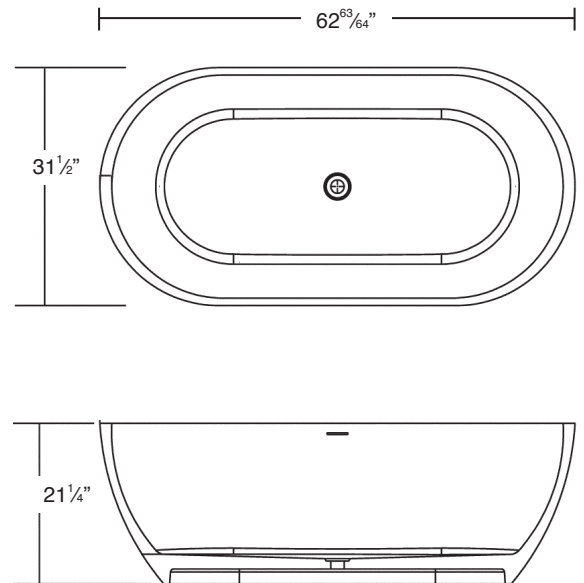

**FEATURES**

- 63" x 31.5" x 21.25" freestanding bathtub.
- Artificial stone material.
- Center drain location. Spring-loaded chrome finish bottom drain included.
- Built-in overflow.
- 10 Year Limited Residential Warranty  
3 Year Commercial Warranty

**COLORS/FINISH**

- 01 White
- 08 Biscuit
- 09 Black
- (V) velvet finish

**Specified Model**

Model	<b>SSW6331</b>
Dimensions	L62 <sup>63</sup> / <sub>64</sub> " x W31 <sup>1</sup> / <sub>2</sub> " x H21 <sup>1</sup> / <sub>4</sub> "
Drain Outlet	Center
Water Capacity	82 gallons
Cubic Feet	34.02
Item Weight	363 lbs.
Shipping Weight	473 lbs.
Material	Artificial Stone
Installation	freestanding, floor mounted
Required	floor or wall mount faucet not supplied