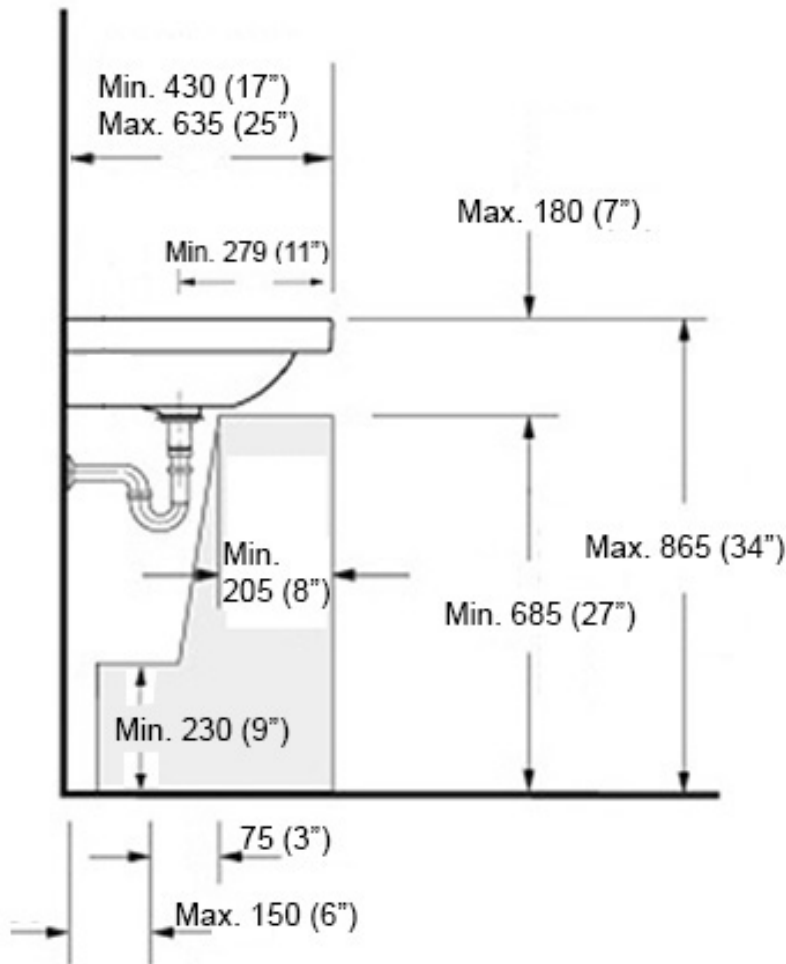

* WS Bath Collections reserves the right to revise dimensions or information on this sheet without notice

| | | | |
|-------------------------------|--|--|---|
| Collection Normal | Model Normal 70A - WS11601 | Dimensions Metric <i>1 inch = 2.54 cm</i> <i>1 inch = 25.4 mm</i> |  1051 Lea Drive - Collegeville, PA 19426 Tel. 215 513 9400 - Fax 610 831 0215 www.ws bathcollections.com - info@ws bathcollections.com |
|-------------------------------|--|--|---|

Dimensions Metric
1 inch = 2.54 cm
1 inch = 25.4 mm

WS[®]
BATH
COLLECTIONS

1051 Lea Drive - Collegeville, PA 19426
Tel. 215 513 9400 - Fax 610 831 0215
www.ws bathcollections.com - info@ws bathcollections.com

Silicone (optional)

Collection
Normal

Model |
Normal 70A - WS11601

Dimensions Metric
1 inch = 2.54 cm
1 inch = 25.4 mm

WS[®]
BATH
COLLECTIONS

1051 Lea Drive - Collegeville, PA 19426
Tel. 215 513 9400 - Fax 610 831 0215

www.ws bathcollections.com - info@ws bathcollections.com

Recommended ADA Installation

Note: ADA Compliant when installed in accordance with ADA guidelines

| | | | |
|-------------------------------------|--|--|--|
| <p>Collection Normal</p> | <p>Model Normal 70A - WS11601</p> | <p>Dimensions Metric 1 inch = 2.54 cm 1 inch = 25.4 mm</p> | <p>WS[®] BATH COLLECTIONS 1051 Lea Drive - Collegeville, PA 19426 Tel. 215 513 9400 - Fax 610 831 0215 www.ws bathcollections.com - info@ws bathcollections.com</p> |
|-------------------------------------|--|--|--|