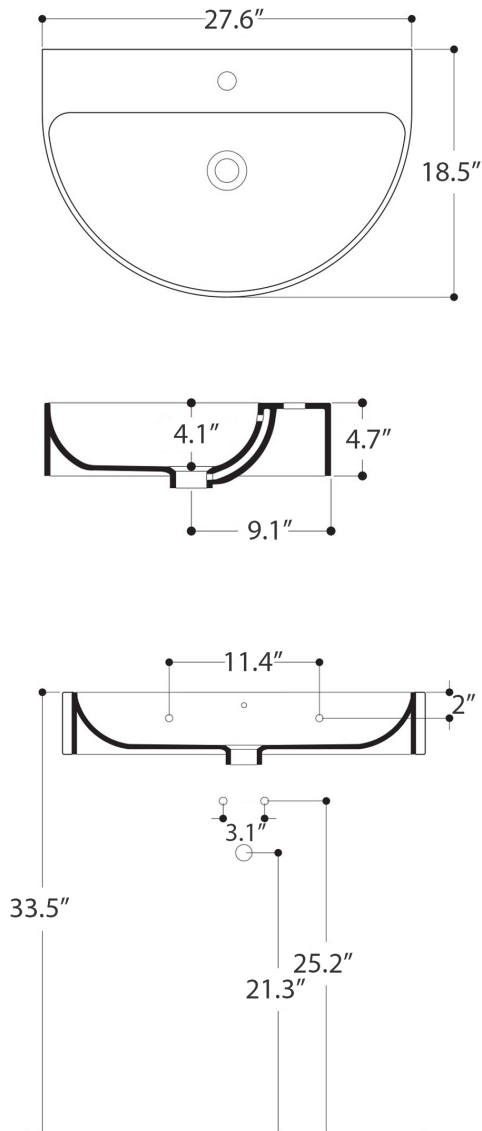

* WS Bath Collections reserves the right to revise dimensions or information on this sheet without notice

| | | | |
|-------------------------------|--|--|---|
| Collection Normal | Model Normal 70A - WS11601 | Dimensions Metric <i>1 inch = 2.54 cm</i> <i>1 inch = 25.4 mm</i> |  1051 Lea Drive - Collegeville, PA 19426 Tel. 215 513 9400 - Fax 610 831 0215 www.ws bathcollections.com - info@ws bathcollections.com |
|-------------------------------|--|--|---|

N.B.: Indicated size could have a variation of about 0,8 % due to the use of the moulds or the small variations of the raw materials' technical characteristics used in the mixture.

Collection
Normal

Model |
Normal 70A - WS11601

Dimensions Metric
1 inch = 2.54 cm
1 inch = 25.4 mm

WS[®]
BATH
COLLECTIONS

1051 Lea Drive - Collegeville, PA 19426
Tel. 215 513 9400 - Fax 610 831 0215
www.ws bathcollections.com - info@ws bathcollections.com

Silicone (optional)

Collection
Normal

Model |
Normal 70A - WS11601

Dimensions Metric
1 inch = 2.54 cm
1 inch = 25.4 mm

WS[®]
BATH
COLLECTIONS

1051 Lea Drive - Collegeville, PA 19426
Tel. 215 513 9400 - Fax 610 831 0215