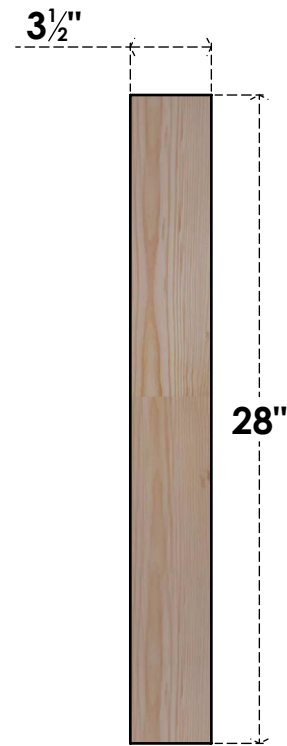

# BRC04X28X28TRA00SDF

3 1/2"W X 28"D X 28"H TRADITIONAL SMOOTH BRACE, DOUGLAS FIR

**SIDE**

**FRONT**

EKENA MILLWORK  
 2300 WEST MAIN ST.  
 CLARKSVILLE, TX 75426  
 TOLL FREE: 866-607-0453  
 WWW.EKENAMILLWORK.COM

**NOTES**

1. INSTALLATION TO BE COMPLETED IN ACCORDANCE WITH MANUFACTURER'S SPECIFICATIONS.
2. DRAWING MAY NOT BE TO SCALE
3. THIS DRAWING IS INTENDED FOR DESIGN AND PLANNING PURPOSES ONLY.
4. ALL INFORMATION CONTAINED HEREIN WAS CURRENT AT THE TIME OF DEVELOPMENT BUT MUST BE REVIEWED AND APPROVED BY THE PRODUCT MANUFACTURER TO BE CONSIDERED ACCURATE.
5. PRODUCTS ARE NOT KILN DRIED. THIS ITEM IS UNIQUE AND WILL CONTAIN THE NATURAL VARIATIONS THAT THE WOOD SPECIES OFFERS. THIS MAY RESULT IN VARIATIONS UP TO 1/4"