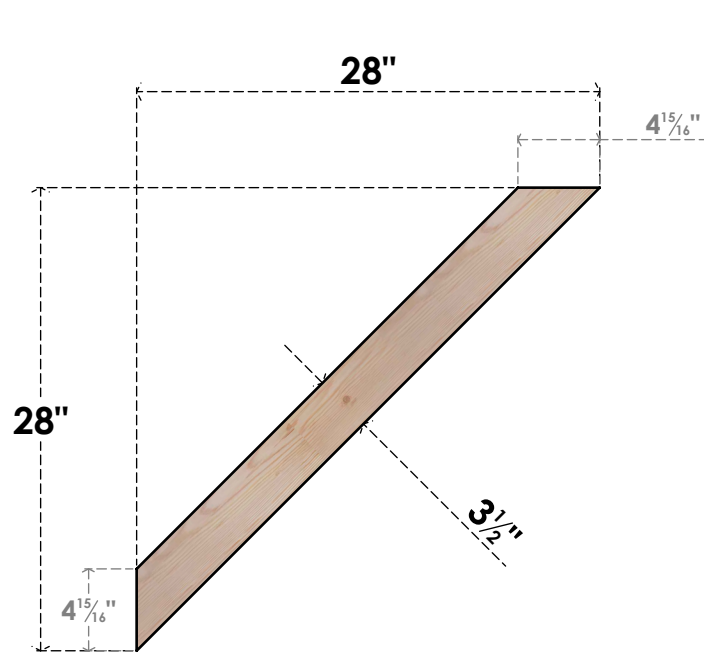

# BRC04X28X28TRA00SDF

3 1/2"W X 28"D X 28"H TRADITIONAL SMOOTH BRACE, DOUGLAS FIR

**SIDE**

**FRONT**

EKENA MILLWORK  
 2300 WEST MAIN ST.  
 CLARKSVILLE, TX 75426  
 TOLL FREE: 866-607-0453  
 WWW.EKENAMILLWORK.COM