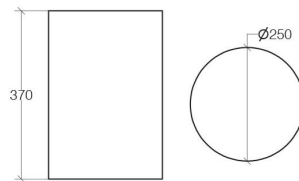

Product Specs Sheets

GETTA CARTA - INOX LUCIDO
PAPER BASKET - POLISHED STAINLESS STEEL

WEIGHT kg 2,21
VOLUME m³ 0,0270

MAINTENANCE

Pulire con panno morbido inumidito. Non usare ammoniaca, detersivi, abrasivi contenenti candeggina

Clean with warm soapy water. Never use ammonia, abrasives, bleach or solvent based cleaners.

Collection
Basket

Model |
Basket 5348

Dimensions Metric

1 inch = 2.54 cm
1 inch = 25.4 mm

WS[®]
BATH
COLLECTIONS