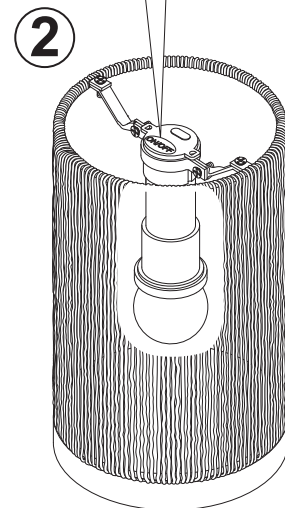

## PAPER ROPE WICKER LED CYLINDER

**CHARGING  
DETAILS:**

**USB WIRE,  
ADAPTOR,  
LIGHT KIT, &  
G45 BULB  
INCLUDED**

ITEM No.: RRBU  
SIZE : 14.5Ø X 24 CM H.  
0.4W , G45 3V

PS-RRBU-UL