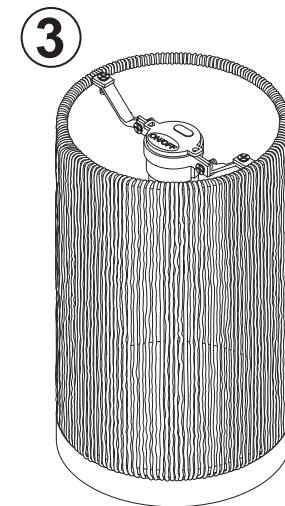

## PAPER ROPE WICKER LED CYLINDER

**CHARGING  
DETAILS:**

**USB WIRE,  
ADAPTOR,  
LIGHT KIT, &  
G45 BULB  
INCLUDED**

ITEM No.: RRBU  
SIZE : 14.5Ø X 24 CM H.  
0.4W , G45 3V

PS-RRBU-UL