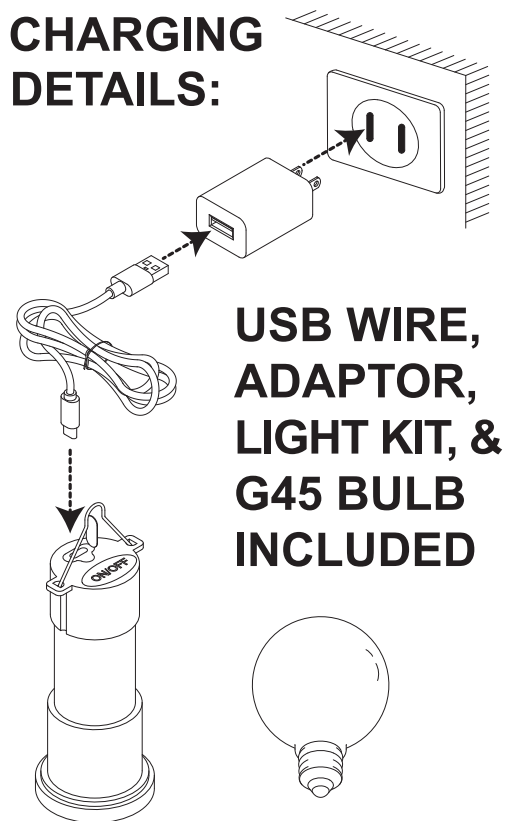

## PAPER ROPE WICKER LED CYLINDER

**CHARGING  
DETAILS:**

**USB WIRE,  
ADAPTOR,  
LIGHT KIT, &  
G45 BULB  
INCLUDED**

ITEM No.: RRBU  
SIZE : 14.5Ø X 24 CM H.  
0.4W , G45 3V

PS-RRBU-UL