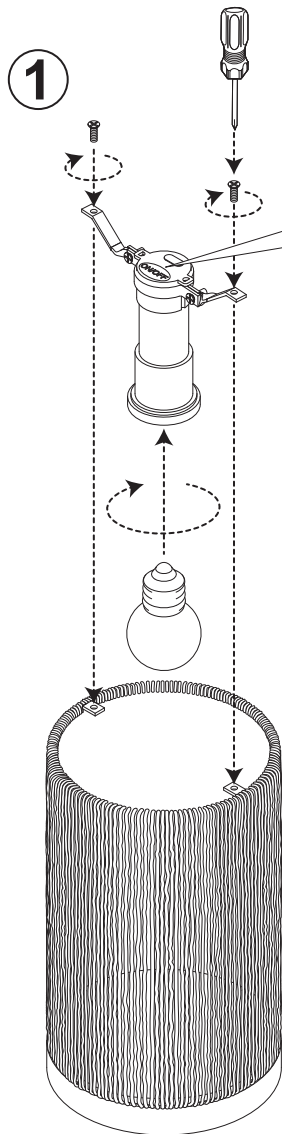

# ASSEMBLY INSTRUCTION

## PAPER ROPE WICKER LED CYLINDER

**CHARGING  
DETAILS:**

**USB WIRE,  
ADAPTOR,  
LIGHT KIT, &  
G45 BULB  
INCLUDED**

ITEM No.: RRBU  
SIZE : 14.5Ø X 24 CM H.  
0.4W , G45 3V

PS-RRBU-UL