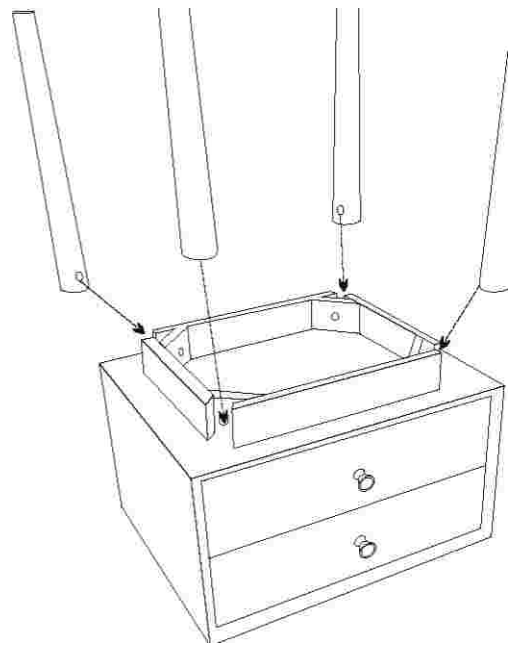

ASSEMBLY INSTRUCTION

ITEM NAME : MANGO WOOD 2 DRAWER BEDSIDE NIGHT STAND,

TOP

DRAWER TOP 1 PIECE

LEGS

LEGS 4 PIECES

BOLTS

4 PIECES

WASHER

4 PIECE

SPANNER

1 PIECE

STEP .1-

STEP .2-

STEP .3-

STEP 4 READY FOR USE