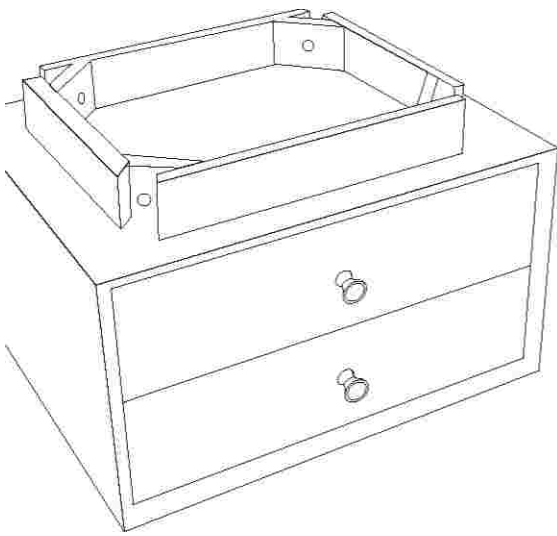

ASSEMBLY INSTRUCTION

ITEM NAME : MANGO WOOD 2 DRAWER BEDSIDE NIGHT STAND,

TOP

DRAWER TOP 1 PIECE

LEGS

LEGS 4 PIECES

BOLTS

4 PIECES

WASHER

4 PIECE

SPANNER

1 PIECE

STEP .1-

STEP .2-

STEP .3-

STEP 4 READY FOR USE