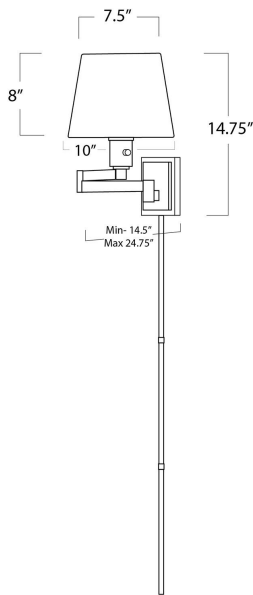

REGINA ANDREW

DETROIT

SPECIFICATION SHEET

Virtue Sconce (Natural Brass)
15-1161NB

HEIGHT	14.75
WIDTH	10
DEPTH	24.75
SHADE DIMS	7.5 x 10 x 8
SHADE COLOR	Natural Linen
BULB QTY	1
BULB TYPE	A Type Medium Base (E26)
SOCKET	E26 Cast Dimmer
WATTAGE	60 Watt Max
WIRING TYPE	Hard Wire or Pinup
BACKPLATE	4.25 x 6 x .75
JUNCTION BOX	N/A
MATERIAL	Steel
FINISH	N/A
NOTES	N/A
FREIGHT ONLY	No