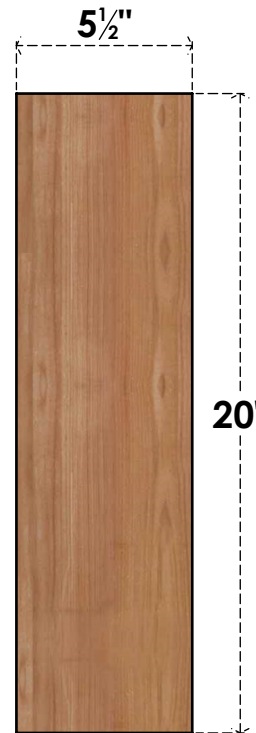

BRC06X16X20TRA00SWR

5 1/2"W X 16"D X 20"H TRADITIONAL SMOOTH BRACE, WESTERN RED CEDAR

SIDE

FRONT

EKENA MILLWORK
 2300 WEST MAIN ST.
 CLARKSVILLE, TX 75426
 TOLL FREE: 866-607-0453
 WWW.EKENAMILLWORK.COM

NOTES