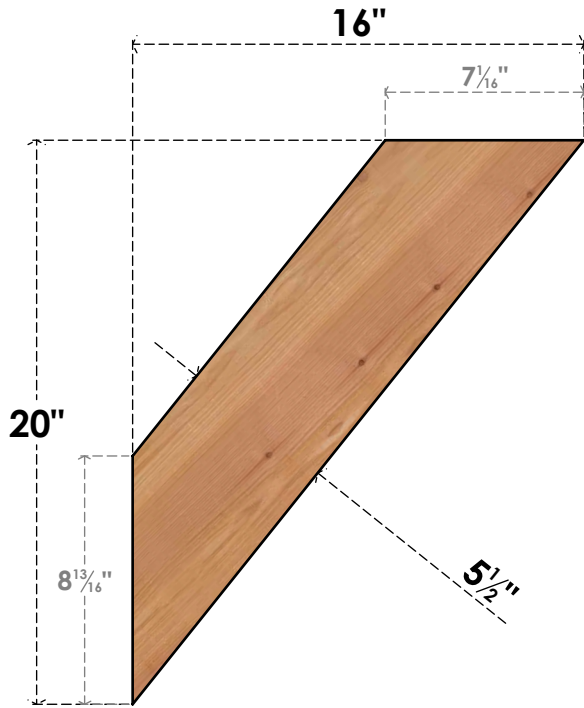

BRC06X16X20TRA00SWR

5 1/2"W X 16"D X 20"H TRADITIONAL SMOOTH BRACE, WESTERN RED CEDAR

SIDE

FRONT

EKENA MILLWORK
 2300 WEST MAIN ST.
 CLARKSVILLE, TX 75426
 TOLL FREE: 866-607-0453
 WWW.EKENAMILLWORK.COM

NOTES