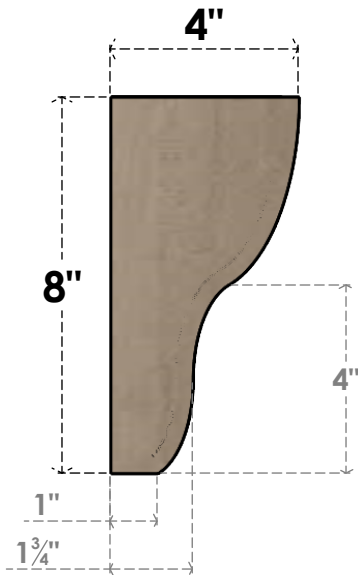

# ITEM NUMBER: CORU04X04X08GRNRCPR

4"W X 4"D X 8"H SERIES 2 WIDE GREENSBORO ROUGH CEDAR TIMBERTHANE FAUX WOOD CORBEL, PRIMED

**SIDE PROFILE**

**FRONT PROFILE**

**ISOMETRIC**

EKENA MILLWORK  
2300 WEST MAIN ST.  
CLARKSVILLE, TX 75426  
TOLL FREE: 866-607-0453  
WWW.EKENAMILLWORK.COM

NOTES

1. INSTALLATION TO BE COMPLETED IN ACCORDANCE WITH MANUFACTURER'S SPECIFICATIONS.
2. DRAWING MAY NOT BE TO SCALE
3. THIS DRAWING IS INTENDED FOR DESIGN AND PLANNING PURPOSES ONLY.
4. ALL INFORMATION CONTAINED HEREIN WAS CURRENT AT THE TIME OF DEVELOPMENT BUT MUST BE REVIEWED AND APPROVED BY THE PRODUCT MANUFACTURER TO BE CONSIDERED ACCURATE.
5. TIMBERTHANE ARCHITECTURAL PRODUCTS ARE MADE FROM HIGH DENSITY URETHANE AND COME FACTORY PRIMED