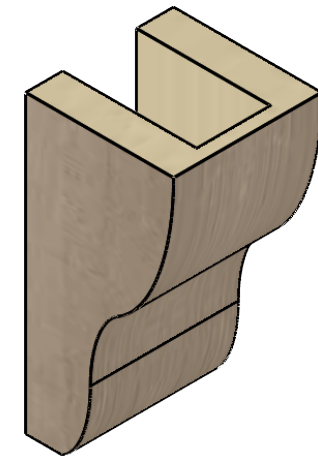

# ITEM NUMBER: CORU04X04X08GRNRCPR

4"W X 4"D X 8"H SERIES 2 WIDE GREENSBORO ROUGH CEDAR TIMBERTHANE FAUX WOOD CORBEL, PRIMED

**SIDE PROFILE**

**FRONT PROFILE**

**ISOMETRIC**

EKENA MILLWORK  
2300 WEST MAIN ST.  
CLARKSVILLE, TX 75426  
TOLL FREE: 866-607-0453  
WWW.EKENAMILLWORK.COM

NOTES

1. INSTALLATION TO BE COMPLETED IN ACCORDANCE WITH MANUFACTURER'S SPECIFICATIONS.
2. DRAWING MAY NOT BE TO SCALE
3. THIS DRAWING IS INTENDED FOR DESIGN AND PLANNING PURPOSES ONLY.
4. ALL INFORMATION CONTAINED HEREIN WAS CURRENT AT THE TIME OF DEVELOPMENT BUT MUST BE REVIEWED AND APPROVED BY THE PRODUCT MANUFACTURER TO BE CONSIDERED ACCURATE.
5. TIMBERTHANE ARCHITECTURAL PRODUCTS ARE MADE FROM HIGH DENSITY URETHANE AND COME FACTORY PRIMED