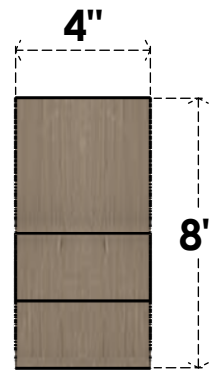

# ITEM NUMBER: CORU04X04X08GRNRCPR

4"W X 4"D X 8"H SERIES 2 WIDE GREENSBORO ROUGH CEDAR TIMBERTHANE FAUX WOOD CORBEL, PRIMED

**SIDE PROFILE**

**FRONT PROFILE**

**ISOMETRIC**

EKENA MILLWORK  
2300 WEST MAIN ST.  
CLARKSVILLE, TX 75426  
TOLL FREE: 866-607-0453  
WWW.EKENAMILLWORK.COM