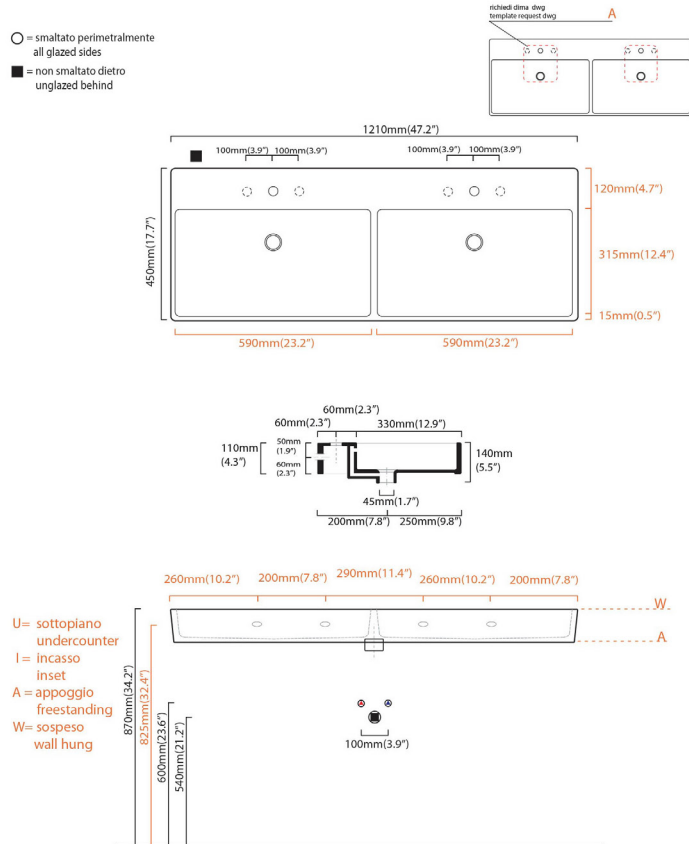

Related Items:

- WSBC 53991 | Push Waste Drain
- WSBC 53922 | Decorative Trap

Finishes:

-  Glossy White
-  Matte Black

SKU# | Options:

- Unlimited 120.00 | No Faucet Hole, Glossy White
- Unlimited 120.01 | One Faucet Hole, Glossy White
- Unlimited 120.03-4 | Three Faucet Holes 4" Spread, Glossy White
- Unlimited 120.03-8 | Three Faucet Holes 8" Spread, Glossy White
- Unlimited 120.00 BM | No Faucet Hole, Matte Black
- Unlimited 120.01 BM | One Faucet Hole, Matte Black
- Unlimited 120.03-4 BM | Three Faucet Holes 4" Spread, Matte Black
- Unlimited 120.03-8 BM | Three Faucet Holes 8" Spread, Matte Black
- Unlimited 120.02L | Left Soap Dispenser Hole (Specify Distance)
- Unlimited 120.02R | Right Soap Dispenser Hole (Specify Distance)

* WS Bath Collections reserves the right to revise dimensions or information on this sheet without notice

Collection Unlimited	Model Unlimited 120	Dimensions Metric <i>1 inch = 2.54 cm</i> <i>1 inch = 25.4 mm</i>	 1051 Lea Drive - Collegeville, PA 19426 Tel. 215 513 9400 - Fax 610 831 0215 www.ws bathcollections.com - info@ws bathcollectins.com
----------------------------------	---------------------------------	---	---

Unlimited 120

collezione
collection
Unlimited

lavabo
wash basin
120cm

dimensi dimensions: L 1200 - P 450 - H 110
troppo pieno overflow: SI - YES
peso netto net weight: kg 25.5

Collection |
Unlimited

Model |
Unlimited 120

Dimensions Metric

1 inch = 2.54 cm
1 inch = 25.4 mm

WS[®]
BATH
COLLECTIONS

1051 Lea Drive - Collegeville, PA 19426
Tel. 215 513 9400 - Fax 610 831 0215

www.ws bathcollections.com - info@ws bathcollections.com