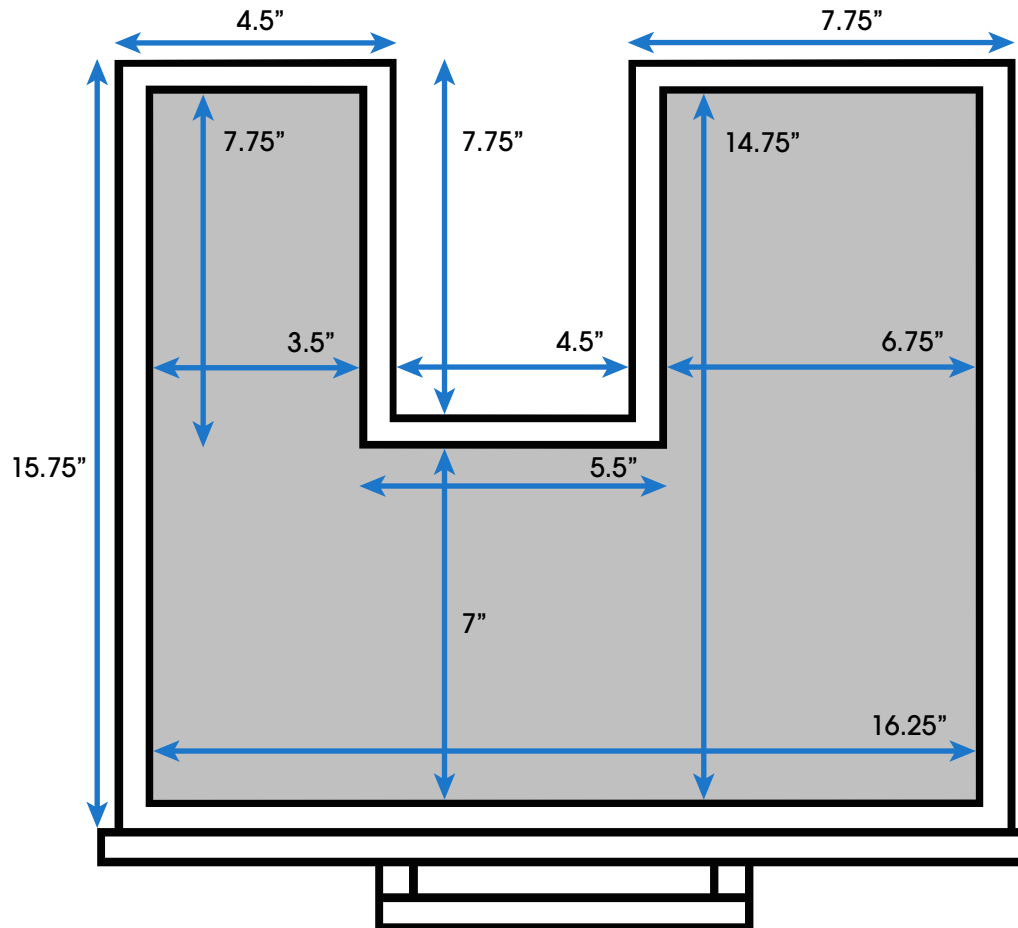

Hudson 60-inch Double Bath Vanity **Bottom Right Drawer – Top View**

**All measurements are approximate and rounded to the nearest quarter inch
Please allow for a slight margin of error**