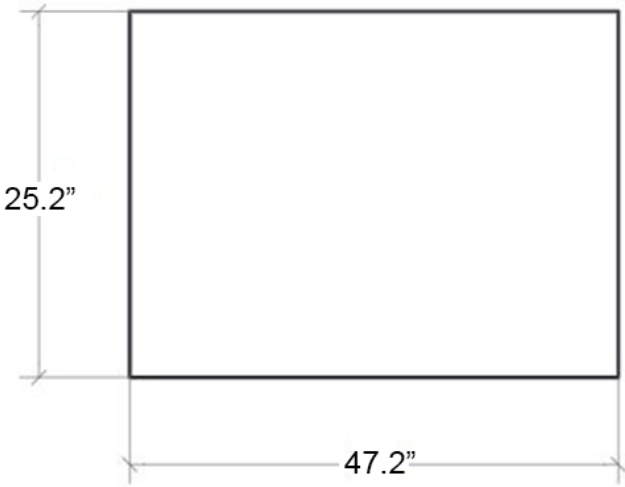

Speci 56312

Features

- Wall Mirror
- Beveled Edges
- 5 mm Glass Thickness
- Rectangular
- Reversible
- Made in Italy

SKU# | Option:

- Speci 56312 | Mirror Glass

Finishes:

* WS Bath Collections reserves the right to revise dimensions or information on this sheet without notice

Collection Speci	Model Speci 56312	Dimensions Metric <i>1 inch = 2.54 cm</i> <i>1 inch = 25.4 mm</i>	 1051 Lea Drive - Collegeville, PA 19426 Tel. 215 513 9400 - Fax 610 831 0215 www.ws bathcollections.com - info@ws bathcollections.com
----------------------------	-------------------------------	---	---

Product Specs Sheets

Collection Speci	Model Speci 56312	Dimensions Metric <i>1 inch = 2.54 cm</i> <i>1 inch = 25.4 mm</i>	 1051 Lea Drive - Collegeville, PA 19426 Tel. 215 513 9400 - Fax 610 831 0215 www.ws bathcollections.com - info@ws bathcollections.com
----------------------------	-------------------------------	---	---