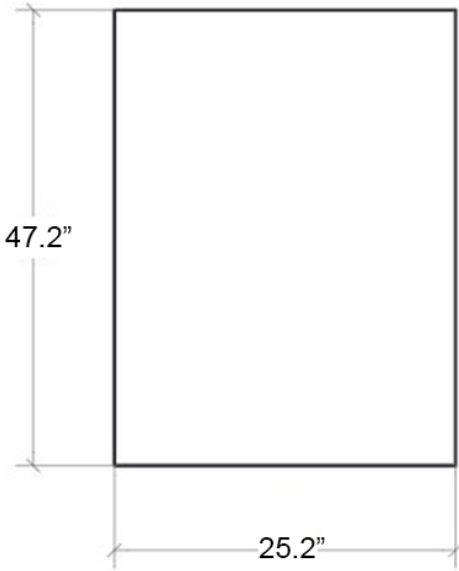

Speci 56312

Features

- Wall Mirror
- Beveled Edges
- 5 mm Glass Thickness
- Rectangular
- Reversible
- Made in Italy

SKU# | Option:

- Speci 56312 | Mirror Glass

Finishes:

* WS Bath Collections reserves the right to revise dimensions or information on this sheet without notice

Collection Speci	Model Speci 56312	Dimensions Metric <i>1 inch = 2.54 cm</i> <i>1 inch = 25.4 mm</i>	 1051 Lea Drive - Collegeville, PA 19426 Tel. 215 513 9400 - Fax 610 831 0215 www.ws bathcollections.com - info@ws bathcollections.com
----------------------------	-------------------------------	---	---

Product Specs Sheets

Collection Speci	Model Speci 56312	Dimensions Metric <i>1 inch = 2.54 cm</i> <i>1 inch = 25.4 mm</i>	 1051 Lea Drive - Collegeville, PA 19426 Tel. 215 513 9400 - Fax 610 831 0215 www.ws bathcollections.com - info@ws bathcollections.com
----------------------------	-------------------------------	---	---