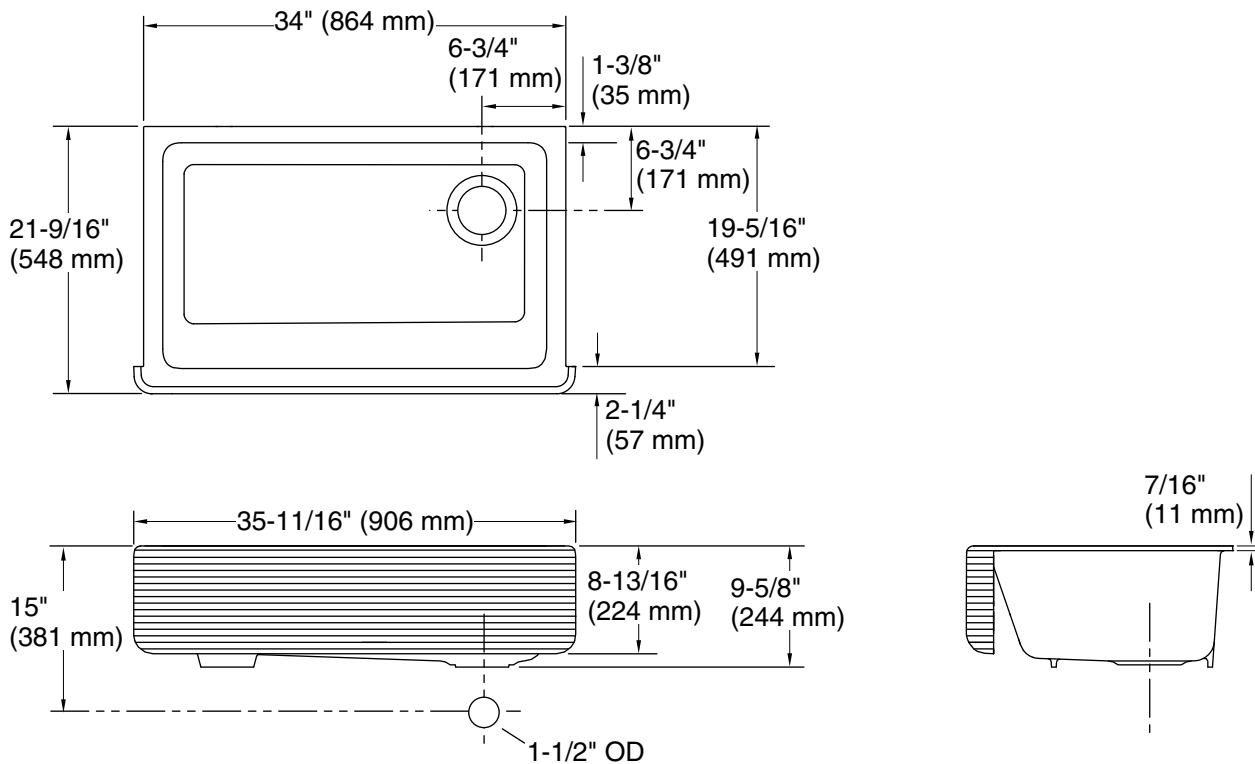

Hayridge® Whitehaven®

Undermount single-bowl farmhouse kitchen sink
K-6351

Features

- Textured ridge design on apron-front.
- Fits minimum 36" (914 mm) apron sink base cabinet.
- Single bowl.
- 9" (229 mm) depth provides generous workspace.
- Self-Trimming® apron overlaps cabinet face for easy installation and beautiful results.
- Basin slopes toward drain to minimize water pooling.
- Offset drain increases workspace in the sink and storage space underneath.

Available Colors/Finishes

Color tiles intended for reference only.

Color	Code	Description
-------	------	-------------

	0	White
---	---	-------

Technical Information

All product dimensions are nominal.

Bowl configuration: Single

Installation: Under-mount

Min. base cabinet width: 36" (914 mm)

Bowl area (Only):
 Length: 30-3/4" (781 mm)
 Width: 18-1/16" (459 mm)
 Bowl depth: 9" (229 mm)
 Water depth: 9" (229 mm)

Drain hole: 3-5/8" (92 mm)

IMPORTANT! The distance from the top edge of the cabinet to the top of the cabinet door must be at least 9" (229 mm) to install this sink.