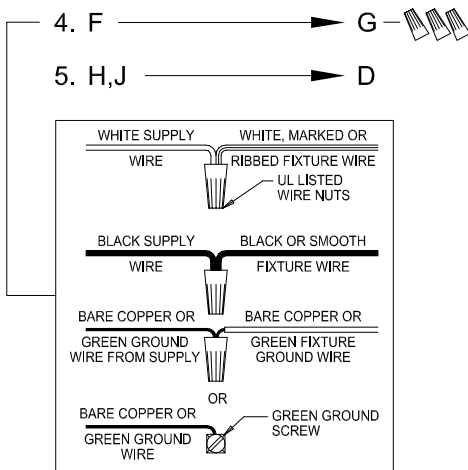

Assembly & Installation Instructions

CAUTION: Read instructions carefully and turn electricity off at main circuit breaker panel before beginning installation.

WARNING - If any Special Control Devices are used with this Fixture, Follow the Instructions Carefully to assure full compliance with N.E.C. requirements. If there are any questions, contact a Qualified Electrical Contractor.

CAUTION - All glass is fragile, use care when handling Glass component(s) and or Lamp(s).

CANOPY MOUNTING & WIRE CONNECTION ASSEMBLY STEPS:

1. D,E → A
2. K → D
3. B,A → C
4. F → G
5. H,J → D

FIXTURE ASSEMBLY STEPS: