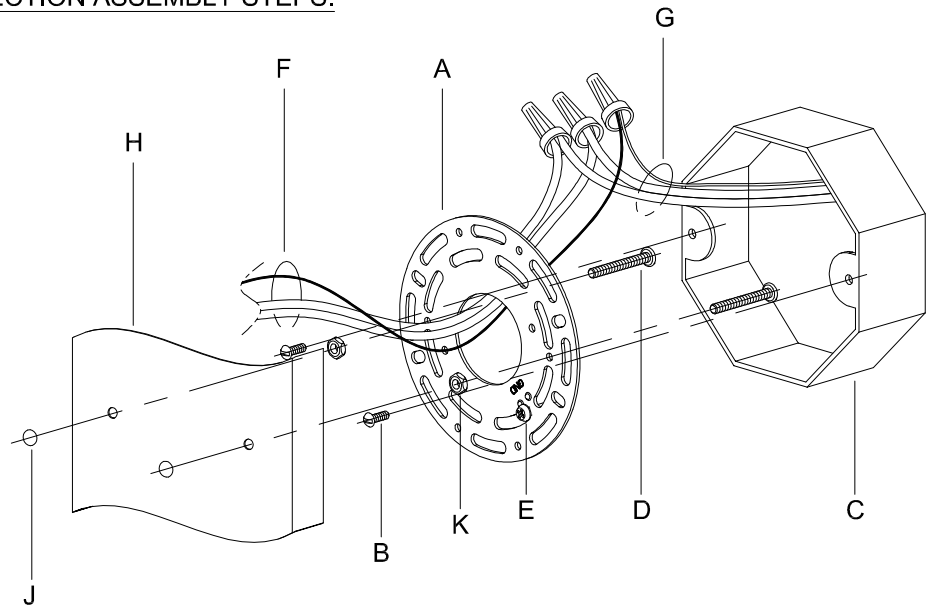

Assembly & Installation Instructions

CAUTION: Read instructions carefully and turn electricity off at main circuit breaker panel before beginning installation.

WARNING - If any Special Control Devices are used with this Fixture, Follow the Instructions Carefully to assure full compliance with N.E.C. requirements. If there are any questions, contact a Qualified Electrical Contractor.

CAUTION - All glass is fragile, use care when handling Glass component(s) and or Lamp(s).

CANOPY MOUNTING & WIRE CONNECTION ASSEMBLY STEPS:

1. D,E → A
2. K → D
3. B,A → C
4. F → G
5. H,J → D

FIXTURE ASSEMBLY STEPS: