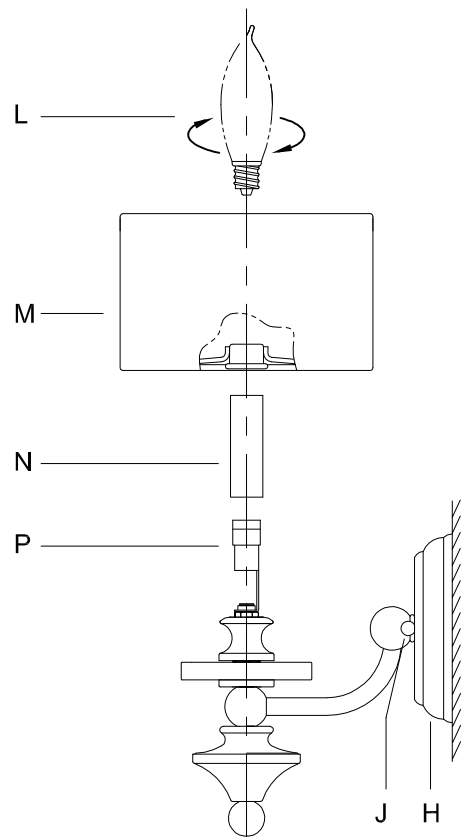

Assembly & Installation Instructions

CAUTION: Read instructions carefully and turn electricity off at main circuit breaker panel before beginning installation.

*****

WARNING - If any Special Control Devices are used with this Fixture, Follow the Instructions Carefully to assure full compliance with N.E.C. requirements. If there are any questions, contact a Qualified Electrical Contractor.

WARNING - This product contains chemicals known to the State of California to cause cancer, birth defects and /or other reproductive harm. Thoroughly wash hands after installing, handling, cleaning, or otherwise touching this product.

CAUTION - All glass is fragile, use care when handling Glass component(s) and or Lamp(s).

*****

CANOPY MOUNTING & WIRE CONNECTION ASSEMBLY STEPS:

1. D,E → A
2. K → D
3. B,A → C
4. F → G
5. H,J → D

*****

FIXTURE ASSEMBLY STEPS:

1. N → P
2. M → N
3. L → P

B, C, G & L
(NOT FURNISHED)
(NO INCLUIDA)
(NON FOURNIE)