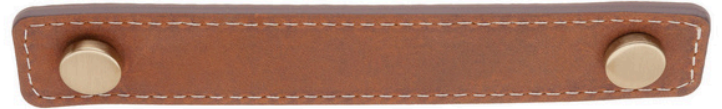

Saddle Leather 4 in. Pull

Matte Black - RL001912

Satin Brass - RL001882

SPECIFICATIONS

DIMENSIONS

Center to Center: 4 in. **(A)**

Overall length: 5.75 in. **(B)**

Projection: 0.75 in.

Height: 1 in.

Weight: 0.05 lbs.

INSTALLATION

#8-32 5/8 in. & 1/2 in. screws included

WARRANTY

Limited 90-Day

THE SADDLE LEATHER COLLECTION INCLUDES:

Loop Pull

4 in. center-to-center pull

6 in. center-to-center pull

All offered in Satin Brass and Matte Black