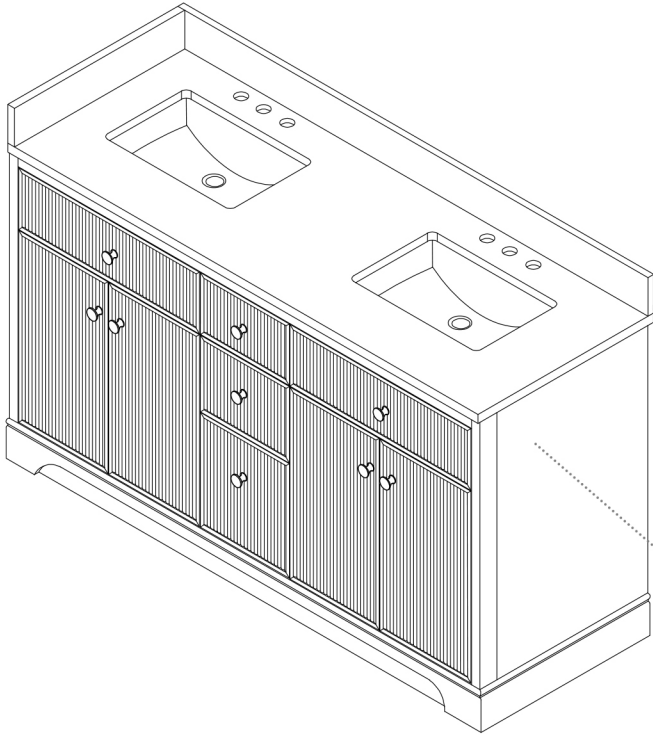

# Barnett

60"W x 22"D

Bathroom Vanity

60"W x 22"D x 34"H inches

## INSTALLATION SPECIFICATION

<b>Item#</b>	589060		
<b>Color</b>	Natural Oak		
<b>Vanity Material</b>	Solid poplar wood, and long-lasting plywood		
<b>Countertop Material</b>	Engineered Stone - Grain White		
<b>Hardware Finish</b>	Zinc Alloy - Brushed Gold	<b>Shape</b>	Rectangular
<b>Number of Door(s)</b>	4 soft-closing doors	<b>Number of Drawer(s)</b>	5 soft-closing drawers
<b>Top Thickness</b>	0.8 inch	<b>Installation Type</b>	Freestanding
<b>Assembly Required</b>	Partial Assembly Required	<b>Backsplash Height</b>	4 inch
<b>Faucet Hole Spacing(in.)</b>	8 in.widespread	<b>Sink</b>	Double Undermount Sinks
<b>Overall Dimension</b>	60"W x 22"D x 34"H	<b>Item Weight</b>	263 lbs
<b>Package Dimensions</b>	64"W x 26"D x 40"H	<b>Package Weight</b>	312 lbs
<b>Palletized Dimensions</b>	66"W x 36"D x 45"H	<b>Palletized Weight</b>	354 lbs
<b>Pallet Size</b>	66"W x 36"D x 5"H	<b>Shipped with Pallet</b>	Yes
<b>Freight Class</b>	175	<b>NMFC</b>	79300-4

# Barnett

60 po. L x 22 po. P

Meuble de salle de bain

60 po. L x 22 po. P x 34 po. H