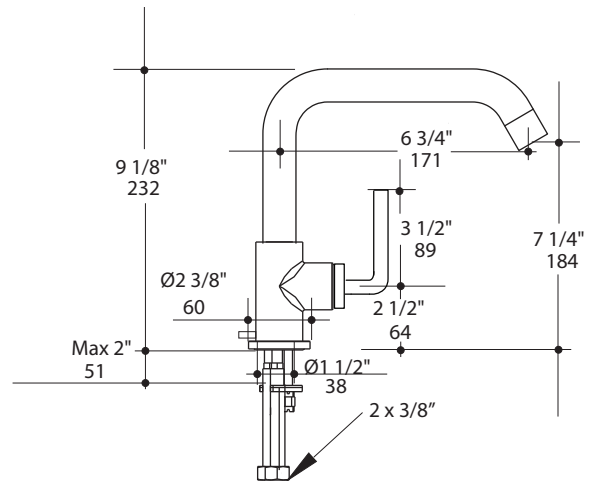

Specifications:

Installation:	deck mount 1-hole, single lever
Exterior Dimensions:	H: 9 1/8" SPOUT: 6 3/4"
Material:	solid brass construction
Water use:	1.2 GPM
Pop-up:	yes
Finishes:	CR - polished chrome PN - polished nickel NI - brushed nickel BG - brushed gold 44 - matte black
Cutout Size:	Ø 1 3/8"
Accessories included:	24" flexible hot/cold water supply lines, pop-up drain

Features:

- Deck-mount single hole faucet with goose-neck spout and lever handle
- Brass construction with single ceramic disc cartridge
- Complements the Cigno Collection
- Includes flexible supply lines and pop-up drain assembly

Codes + Standards:

- Meets and exceeds applicable national codes and standards
- CAL-Green compliant

compliant when installed to specific requirements of this regulation

Recommended Items:

- Replacement parts:
 - 1586-C - replacement cartridge
 - R1514-AER replacement aerator
- European drain with overflow
 - 7100-12 pop-up drain

LACAVA reserves the right to revise any dimension or information on this sheet without notice. Dimensions are nominal and may vary within an industry accepted tolerance of 1/4". Drawings provided herein are meant to give the user an idea of the product and are not made to scale. Location of plumbing is meant for reference, your specific application may vary.