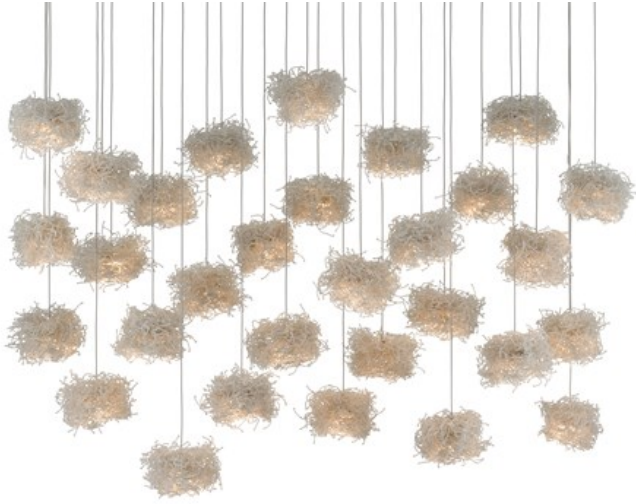

CURREY & COMPANY

Birds Nest 30-Light Multi-Drop Pendant

9000-0700

Overall: 4.5"h x 54"w x 18"d

Finish: Painted Silver/Clear

Materials: Metal/Glass Bead

Availability: Out of Stock as of 2/2/2021 10:35:04 PM

Item Weight: 87 lb

Number of Lights: 30

Suggested Bulb: G4 Bulb

Socket Type: G4

Watts per Socket / Item: 10/300

The Birds Nest 30-Light Multi-Drop Pendant is an effervescent beaded pendant that looks like luminous nests. Rather than twigs, the shades are made up of whorls of clear beads strung along pieces of wire. It takes many hours for our artisans to create these shades that look so whimsical. This fixture is among Currey & Company's introduction of cluster lights, which includes 1-light up to 36-light configurations.