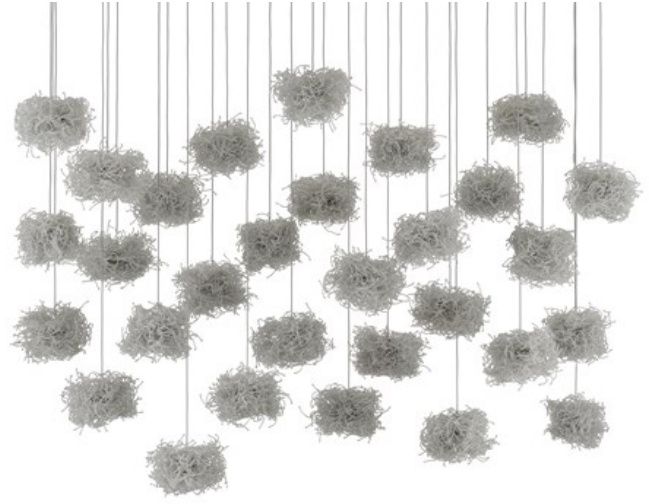

CURREY & COMPANY

Birds Nest 30-Light Multi-Drop Pendant

9000-0700

Overall: 4.5"h x 54"w x 18"d

Finish: Painted Silver/Clear

Materials: Metal/Glass Bead

Availability: Out of Stock as of 2/2/2021 10:35:04 PM

Item Weight: 87 lb

Number of Lights: 30

Suggested Bulb: G4 Bulb

Socket Type: G4

Watts per Socket / Item: 10/300

The Birds Nest 30-Light Multi-Drop Pendant is an effervescent beaded pendant that looks like luminous nests. Rather than twigs, the shades are made up of whorls of clear beads strung along pieces of wire. It takes many hours for our artisans to create these shades that look so whimsical. This fixture is among Currey & Company's introduction of cluster lights, which includes 1-light up to 36-light configurations.