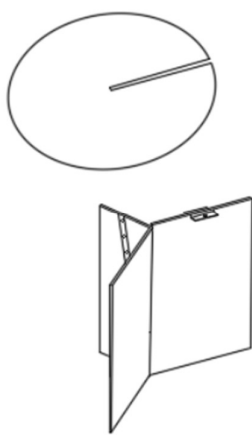

## **PARTS INCLUDED**

Side Table Base - 1

Side Table Top - 1

Allen Key – 1

Allen Bolt – 6

## **ASSEMBLY INSTRUCTIONS**

1. Carefully unpack the contents of carton.
2. Place the Side Table base and place on a levelled and clean surface, as shown in fig. (1).
3. Take the Side tabletop and place it on the frame, matching it with the slit on the frame, as shown in fig. (2).
4. Insert the Allen bolt from beneath the frame and tighten it with the help of the Allen key provided, as shown in fig. (3).
5. The Product is ready to use, as shown in fig (4).