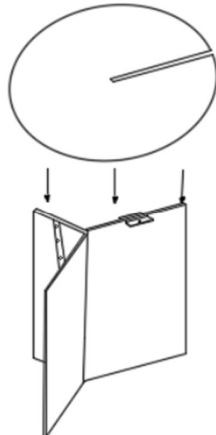

## **PARTS INCLUDED**

Side Table Base - 1

Side Table Top - 1

Allen Key – 1

Allen Bolt – 6

## **ASSEMBLY INSTRUCTIONS**

1. Carefully unpack the contents of carton.
2. Place the Side Table base and place on a levelled and clean surface, as shown in fig. (1).
3. Take the Side tabletop and place it on the frame, matching it with the slit on the frame, as shown in fig. (2).
4. Insert the Allen bolt from beneath the frame and tighten it with the help of the Allen key provided, as shown in fig. (3).
5. The Product is ready to use, as shown in fig (4).

fig (1)

fig (2)

fig (3)

fig (4)