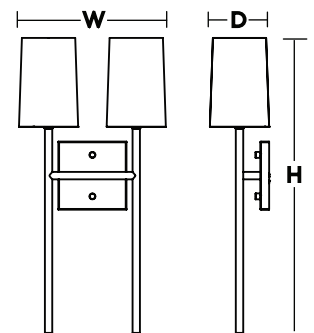

ROSE sconce

LOCATION		DATE
PREPARED BY		QUANTITY
COMMENTS		FIXTURE TYPE
CATALOG NUMBER		

Features

White linen fabric diffuser with tubular steel construction. Ideal use in hallways, entrances or anywhere general lighting is needed. Provides lighting in residential, commercial and hospitality applications. Fixture mounts to standard junction box (not included).

Construction

Metal frame. The canopy fits over a standard junction box. Power supply connections must be made inside a junction box (not included).

Finish

Black, Satin Brass or Satin Nickel finish.

Diffuser

White linen fabric diffuser.

Lamping

For use with (1) or (2) 40W Max candelabra base bulb (lamp not included). 120V medium base socket. Sockets can be labeled for reduced wattage upon request.

Certification

ORDERING INFORMATION

Black	Satin Brass	Satin Nickel	Qty.	Lamp	H	W	D
			1	40W (MAX)	19-1/2"	4"	4"
			2	40W (MAX)	19-1/2"	9-3/4"	4"