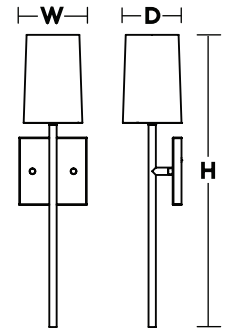

ROSE sconce

LOCATION		DATE
PREPARED BY		QUANTITY
COMMENTS		FIXTURE TYPE
CATALOG NUMBER		

Features

White linen fabric diffuser with tubular steel construction. Ideal use in hallways, entrances or anywhere general lighting is needed. Provides lighting in residential, commercial and hospitality applications. Fixture mounts to standard junction box (not included).

Construction

Metal frame. The canopy fits over a standard junction box. Power supply connections must be made inside a junction box (not included).

Finish

Black, Satin Brass or Satin Nickel finish.

Diffuser

White linen fabric diffuser.

Lamping

For use with (1) or (2) 40W Max candelabra base bulb (lamp not included). 120V medium base socket. Sockets can be labeled for reduced wattage upon request.

Certification

ORDERING INFORMATION

Black	Satin Brass	Satin Nickel	Qty.	Lamp	H	W	D
			1	40W (MAX)	19-1/2"	4"	4"
			2	40W (MAX)	19-1/2"	9-3/4"	4"