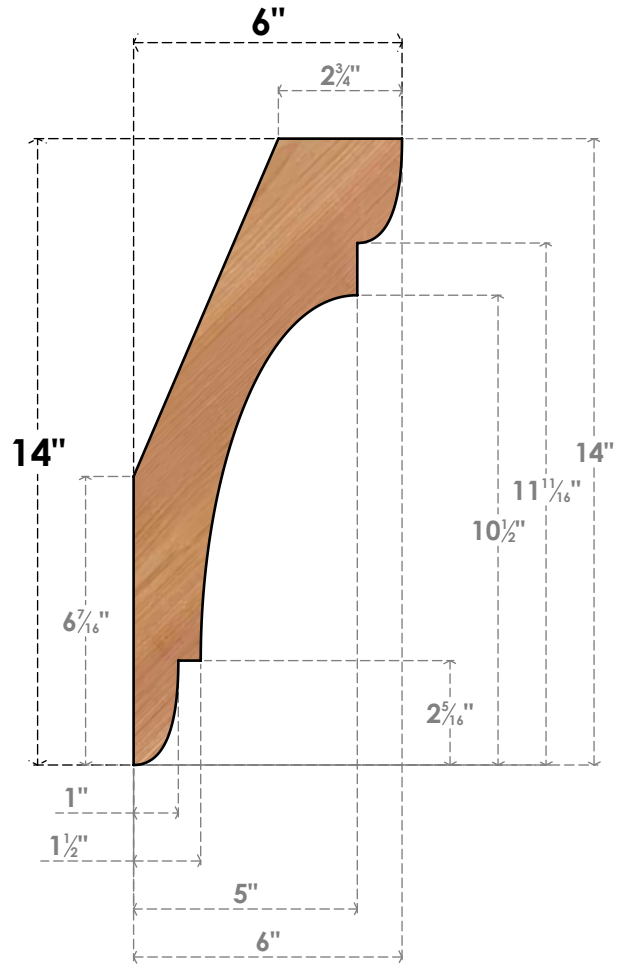

BRC06X06X14OLY00SWR

5 1/2"W X 6"D X 14"H OLYMPIC SMOOTH BRACE, WESTERN RED CEDAR

SIDE

FRONT

EKENA
MILLWORK
2300 WEST MAIN ST.
CLARKSVILLE, TX 75426
TOLL FREE: 866-607-0453
WWW.EKENAMILLWORK.COM

NOTES

1. INSTALLATION TO BE COMPLETED IN ACCORDANCE WITH MANUFACTURER'S SPECIFICATIONS.
2. DRAWING MAY NOT BE TO SCALE
3. THIS DRAWING IS INTENDED FOR DESIGN AND PLANNING PURPOSES ONLY.
4. ALL INFORMATION CONTAINED HEREIN WAS CURRENT AT THE TIME OF DEVELOPMENT BUT MUST BE REVIEWED AND APPROVED BY THE PRODUCT MANUFACTURER TO BE CONSIDERED ACCURATE.
5. PRODUCTS ARE NOT KILN DRIED. THIS ITEM IS UNIQUE AND WILL CONTAIN THE NATURAL VARIATIONS THAT THE WOOD SPECIES OFFERS. THIS MAY RESULT IN VARIATIONS UP TO 1/4"