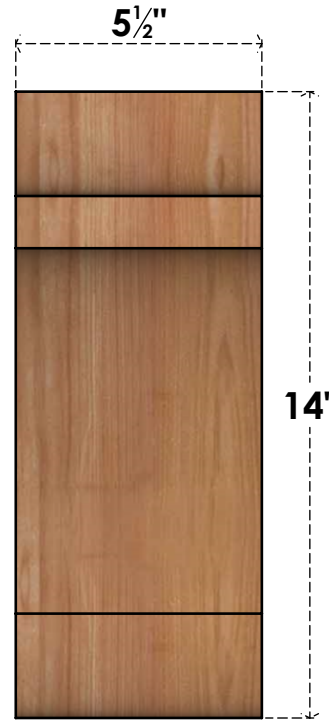

BRC06X06X14OLY00SWR

5 1/2"W X 6"D X 14"H OLYMPIC SMOOTH BRACE, WESTERN RED CEDAR

SIDE

FRONT

EKENA
MILLWORK
2300 WEST MAIN ST.
CLARKSVILLE, TX 75426
TOLL FREE: 866-607-0453
WWW.EKENAMILLWORK.COM

NOTES

1. INSTALLATION TO BE COMPLETED IN ACCORDANCE WITH MANUFACTURER'S SPECIFICATIONS.
2. DRAWING MAY NOT BE TO SCALE
3. THIS DRAWING IS INTENDED FOR DESIGN AND PLANNING PURPOSES ONLY.
4. ALL INFORMATION CONTAINED HEREIN WAS CURRENT AT THE TIME OF DEVELOPMENT BUT MUST BE REVIEWED AND APPROVED BY THE PRODUCT MANUFACTURER TO BE CONSIDERED ACCURATE.
5. PRODUCTS ARE NOT KILN DRIED. THIS ITEM IS UNIQUE AND WILL CONTAIN THE NATURAL VARIATIONS THAT THE WOOD SPECIES OFFERS. THIS MAY RESULT IN VARIATIONS UP TO 1/4"