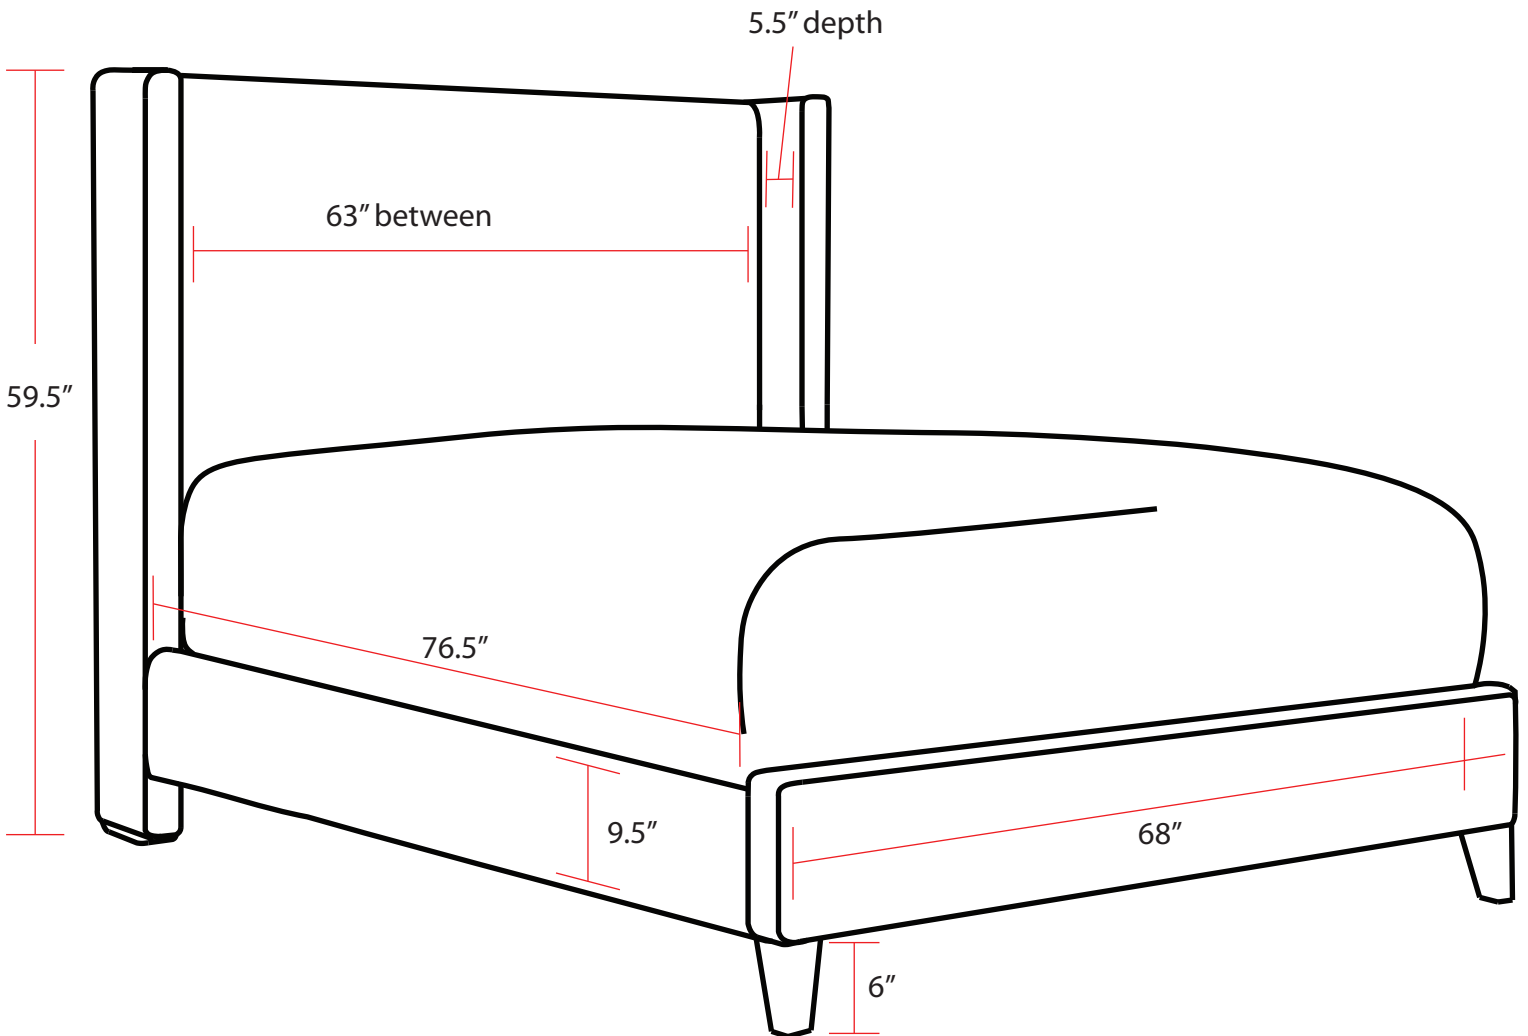

# Queen Bed

Overall: 68.5" x 10.5" x 59.5"

## BED MEASUREMENT CONVERSIONS

- Take QUEEN width and add 16 to make KING width
- Take QUEEN width and add 12 to make CAL KING width
- Rails for KING and QUEEN are identical
- CAL KING is 4" longer than KING and Queen

Footboard and rail thickness 3"

Top slat to floor 8"  
Center rail to floor 7"