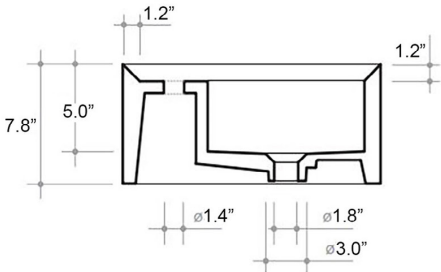

### Finishes:

-  Glossy White
-  Matte White
-  Glossy Black
-  Matte Black

\* WS Bath Collections reserves the right to revise dimensions or information on this sheet without notice

<b>Collection  </b> Cut	<b>Model  </b> Cut 45.45 - CTL05	Dimensions Metric <i>1 inch = 2.54 cm</i> <i>1 inch = 25.4 mm</i>	 1051 Lea Drive - Collegeville, PA 19426 Tel. 215 513 9400 - Fax 610 831 0215 <a href="http://www.ws bathcollections.com">www.ws bathcollections.com</a> - <a href="mailto:info@ws bathcollections.com">info@ws bathcollections.com</a>
----------------------------	-------------------------------------	---	---

Vessel

Wall Mounted

Collection |  
Cut

Model |  
Cut 45.45 - CTL05

Dimensions Metric  
1 inch = 2.54 cm  
1 inch = 25.4 mm

1051 Lea Drive - Collegeville, PA 19426  
Tel. 215 513 9400 - Fax 610 831 0215  
[www.ws bathcollections.com](http://www.ws bathcollections.com) - [info@ws bathcollections.com](mailto:info@ws bathcollections.com)

### Vessel/ countertop installation

Bolts

Silicone (optional)

Collection  
Cut

Model |  
Cut 45.45 - CTL05

Dimensions Metric  
*1 inch = 2.54 cm*  
*1 inch = 25.4 mm*

WS<sup>®</sup>  
BATH  
COLLECTIONS

1051 Lea Drive - Collegeville, PA 19426  
Tel. 215 513 9400 - Fax 610 831 0215  
[www.ws bathcollections.com](http://www.ws bathcollections.com) - [info@ws bathcollections.com](mailto:info@ws bathcollections.com)