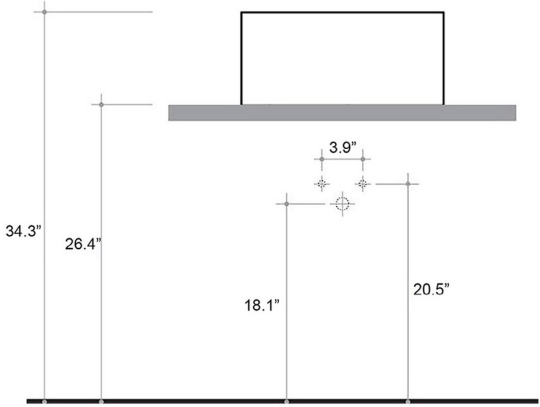

### Finishes:

-  Glossy White
-  Matte White
-  Glossy Black
-  Matte Black

\* WS Bath Collections reserves the right to revise dimensions or information on this sheet without notice

<b>Collection  </b> Cut	<b>Model  </b> Cut 45.45 - CTL05	Dimensions Metric <i>1 inch = 2.54 cm</i> <i>1 inch = 25.4 mm</i>	 1051 Lea Drive - Collegeville, PA 19426 Tel. 215 513 9400 - Fax 610 831 0215 <a href="http://www.ws bathcollections.com">www.ws bathcollections.com</a> - <a href="mailto:info@ws bathcollections.com">info@ws bathcollections.com</a>
----------------------------	-------------------------------------	---	---

Vessel

Wall Mounted

Collection |  
Cut

Model |  
Cut 45.45 - CTL05

Dimensions Metric  
1 inch = 2.54 cm  
1 inch = 25.4 mm

1051 Lea Drive - Collegeville, PA 19426  
Tel. 215 513 9400 - Fax 610 831 0215  
[www.ws bathcollections.com](http://www.ws bathcollections.com) - [info@ws bathcollections.com](mailto:info@ws bathcollections.com)

### Vessel/ countertop installation

Bolts

Silicone (optional)

Collection  
Cut

Model |  
Cut 45.45 - CTL05

Dimensions Metric  
*1 inch = 2.54 cm*  
*1 inch = 25.4 mm*

WS<sup>®</sup>  
BATH  
COLLECTIONS

1051 Lea Drive - Collegeville, PA 19426  
Tel. 215 513 9400 - Fax 610 831 0215  
[www.ws bathcollections.com](http://www.ws bathcollections.com) - [info@ws bathcollections.com](mailto:info@ws bathcollections.com)