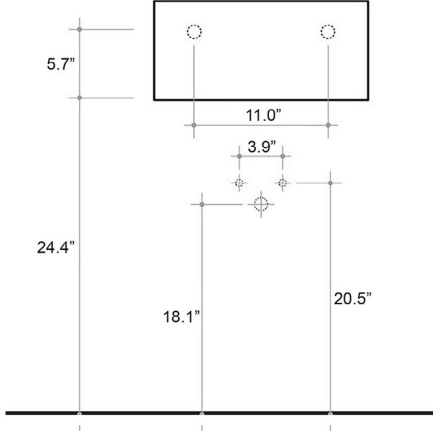

### Finishes:

-  Glossy White
-  Matte White
-  Glossy Black
-  Matte Black

\* WS Bath Collections reserves the right to revise dimensions or information on this sheet without notice

<b>Collection  </b> Cut	<b>Model  </b> Cut 45.45 - CTL05	Dimensions Metric <i>1 inch = 2.54 cm</i> <i>1 inch = 25.4 mm</i>	 1051 Lea Drive - Collegeville, PA 19426 Tel. 215 513 9400 - Fax 610 831 0215 <a href="http://www.ws bathcollections.com">www.ws bathcollections.com</a> - <a href="mailto:info@ws bathcollections.com">info@ws bathcollections.com</a>
----------------------------	-------------------------------------	---	---

Vessel

Wall Mounted

Collection |  
Cut

Model |  
Cut 45.45 - CTL05

Dimensions Metric  
1 inch = 2.54 cm  
1 inch = 25.4 mm

1051 Lea Drive - Collegeville, PA 19426  
Tel. 215 513 9400 - Fax 610 831 0215  
[www.ws bathcollections.com](http://www.ws bathcollections.com) - [info@ws bathcollections.com](mailto:info@ws bathcollections.com)

### Vessel/ countertop installation

Bolts

Silicone (optional)

Collection  
Cut

Model |  
Cut 45.45 - CTL05

Dimensions Metric  
*1 inch = 2.54 cm*  
*1 inch = 25.4 mm*

WS<sup>®</sup>  
BATH  
COLLECTIONS

1051 Lea Drive - Collegeville, PA 19426  
Tel. 215 513 9400 - Fax 610 831 0215  
[www.ws bathcollections.com](http://www.ws bathcollections.com) - [info@ws bathcollections.com](mailto:info@ws bathcollections.com)