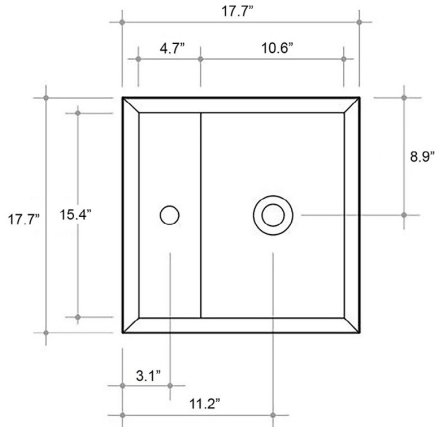

### SKU# | Options:

- Cut 45.45.00 WG | Glossy White, No Hole
- Cut 45.45.01 WG | Glossy White, Single Hole
- Cut 45.45.00 WM | Matte Black, No Hole
- Cut 45.45.01 WM | Matte Black, Single Hole
- Cut 45.45.00 BG | Glossy Black, No Hole
- Cut 45.45.01 BG | Glossy Black, Single Hole
- Cut 45.45.00 BM | Matte White, No Hole
- Cut 45.45.01 BM | Matte White, Single Hole

### Finishes:

-  Glossy White
-  Matte White
-  Glossy Black
-  Matte Black

\* WS Bath Collections reserves the right to revise dimensions or information on this sheet without notice

<b>Collection  </b> Cut	<b>Model  </b> Cut 45.45 - CTL05	Dimensions Metric <i>1 inch = 2.54 cm</i> <i>1 inch = 25.4 mm</i>	 1051 Lea Drive - Collegeville, PA 19426 Tel. 215 513 9400 - Fax 610 831 0215 <a href="http://www.ws bathcollections.com">www.ws bathcollections.com</a> - <a href="mailto:info@ws bathcollections.com">info@ws bathcollections.com</a>
----------------------------	-------------------------------------	---	---

Vessel

Wall Mounted

Collection |  
Cut

Model |  
Cut 45.45 - CTL05

Dimensions Metric  
1 inch = 2.54 cm  
1 inch = 25.4 mm

1051 Lea Drive - Collegeville, PA 19426  
Tel. 215 513 9400 - Fax 610 831 0215  
[www.ws bathcollections.com](http://www.ws bathcollections.com) - [info@ws bathcollections.com](mailto:info@ws bathcollections.com)

### Vessel/ countertop installation

Bolts

Silicone (optional)

Collection  
Cut

Model |  
Cut 45.45 - CTL05

Dimensions Metric  
*1 inch = 2.54 cm*  
*1 inch = 25.4 mm*

WS<sup>®</sup>  
BATH  
COLLECTIONS

1051 Lea Drive - Collegeville, PA 19426  
Tel. 215 513 9400 - Fax 610 831 0215  
[www.ws bathcollections.com](http://www.ws bathcollections.com) - [info@ws bathcollections.com](mailto:info@ws bathcollections.com)