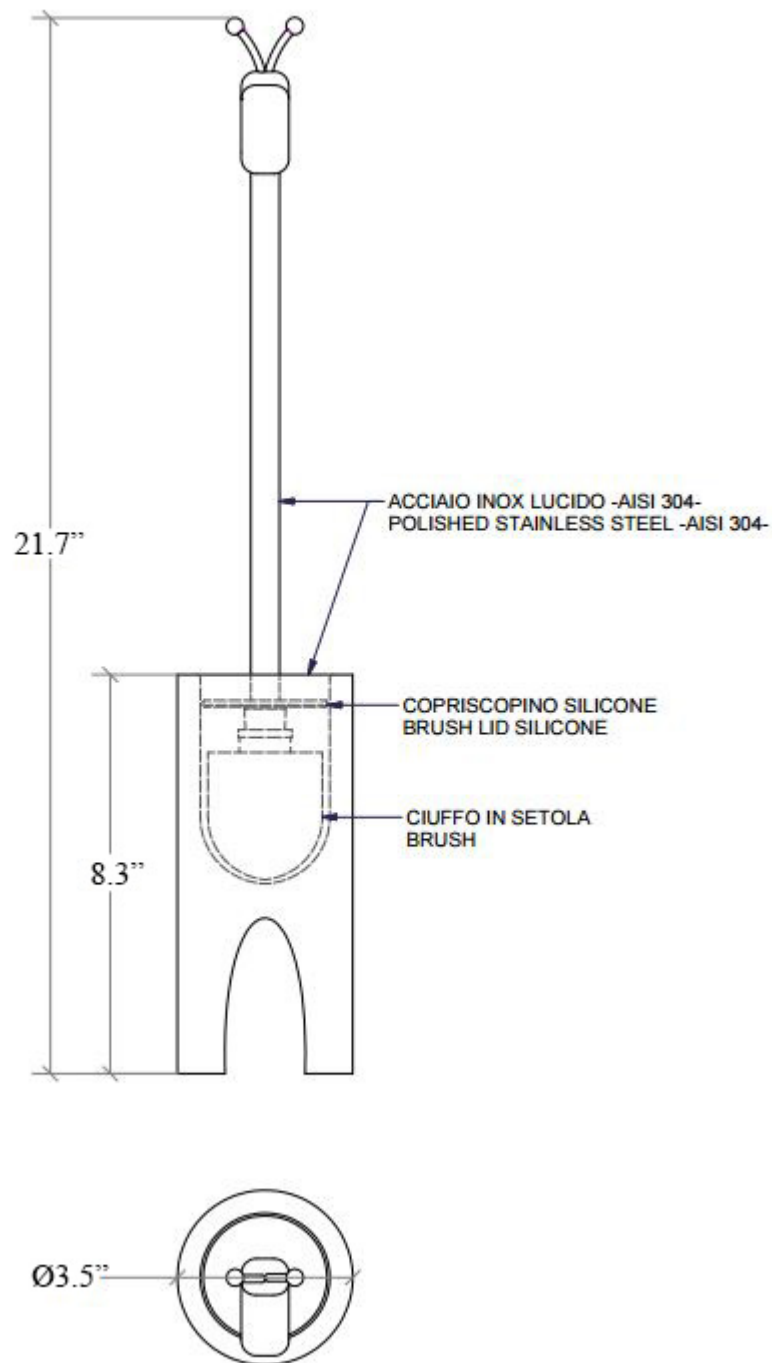

Product Specs Sheets

Collection
Skoati

Model |
Skoati 5014

Dimensions Metric

1 inch = 2.54 cm
1 inch = 25.4 mm

WS[®]
BATH
COLLECTIONS

1051 Lea Drive - Collegeville, PA 19426
Tel. 215 513 9400 - Fax 610 831 0215
www.ws bathcollections.com - info@ws bathcollections.com