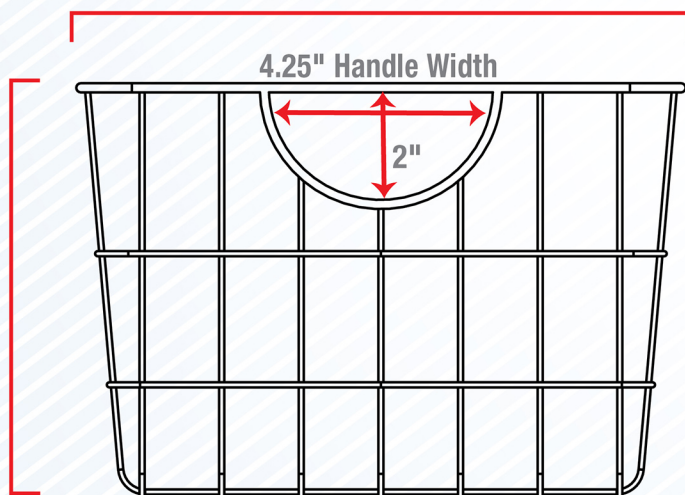

11.75" OVERALL WIDTH

15" OVERALL DEPTH

8"
OVERALL
HEIGHT

9.25" INSIDE WIDTH

12.25" INSIDE DEPTH